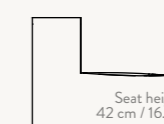

DIMENSIONS

Armrest End Module - Small

Height: 76 cm / 30 in
Width: 120 cm / 47.2 in
Depth: 95 cm / 37 in
Seat height: 42 cm / 16.5 in
Seat depth: 70 cm / 27.6 in
Backrest height: 34 cm / 13.4 in
Weight: 40 kg

DIMENSIONS

Open End Module - Small

Height: 76 cm / 30 in
Width: 150 cm / 59.1 in
Depth: 95 cm / 37.2 in
Seat height: 42 cm / 16.5 in
Seat depth: 70 cm / 27.6 in
Backrest height: 34 cm / 13.4 in
Weight: 45 kg

Depth: 95 cm / 37.4 in

Width: 150 cm / 59.1 in

Width: 150 cm / 59.1 in

Open End Module - Large

Depth: 108 cm / 42.5 in

Width: 170 cm / 67 in

Width: 170 cm / 67 in

RECOMMENDED RETAIL PRICES

PRICE GROUP I Small / Large

Cotton Linen	DKK	11.499 / 11.999
	SEK	16.425 / 17.139
	NOK	16.425 / 17.139
	EUR	1.559 / 1.629
	GBP	1.545 / 1.609
	USD	2.159 / 2.255

PRICE GROUP III Small / Large

Dry Cotton Slub & Pasadena	DKK	14.499 / 14.999
	SEK	20.715 / 21.425
	NOK	20.715 / 21.425
	EUR	1.965 / 2.035
	GBP	1.945 / 2.009
	USD	2.725 / 2.819