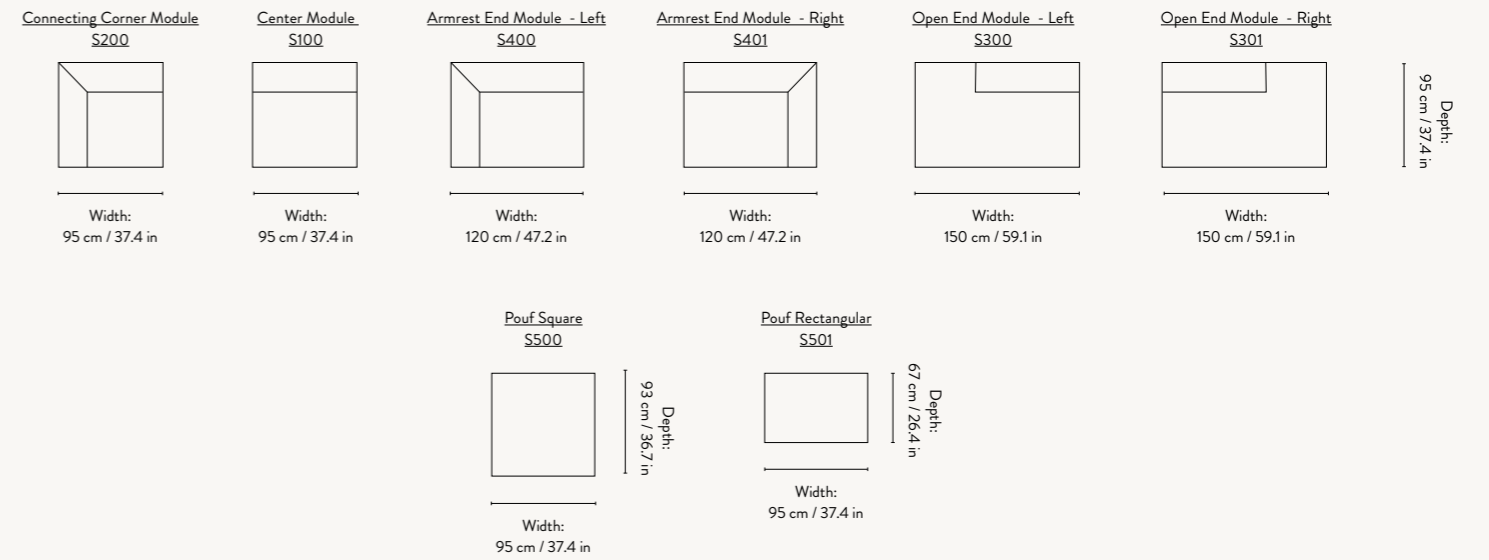

CATENA MODULE OVERVIEW – SMALL VERSION