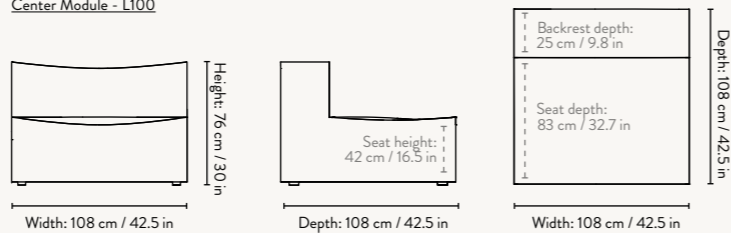

Center Module - L100