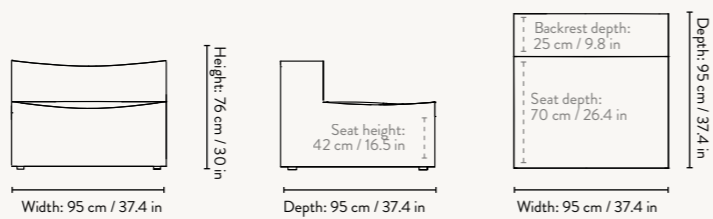

RECOMMENDED RETAIL PRICES

PRICE GROUP I	Small / Large
Cotton Linen	DKK 8.499 / 8.999
	SEK 12.139 / 12.855
	NOK 12.139 / 12.855
	EUR 1.155 / 1.219
	GBP 1.139 / 1.205
	USD 1.595 / 1.689

PRICE GROUP III	Small / Large
Dry Cotton Slub & Pasadena	DKK 11.499 / 11.999
	SEK 16.425 / 17.139
	NOK 16.425 / 17.139
	EUR 1.559 / 1.629
	GBP 1.545 / 1.609
	USD 2.159 / 2.255

PRICE GROUP II	Small / Large
Hot Madison	DKK 9.499 / 9.999
	SEK 13.569 / 14.285
	NOK 13.569 / 14.285
	EUR 1.289 / 1.355
	GBP 1.275 / 1.339
	USD 1.785 / 1.879

PRICE GROUP IV	Small / Large
Rich Linen & Kuba Cay	DKK 13.499 / 13.999
	SEK 19.285 / 19.999
	NOK 19.285 / 19.999
	EUR 1.829 / 1.899
	GBP 1.809 / 1.879
	USD 2.535 / 2.629

Center Module - S100