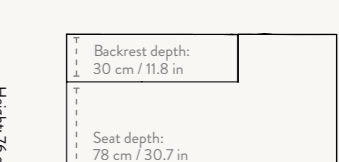

Depth: 95 cm / 37.4 in

Width: 150 cm / 59.1 in

Width: 150 cm / 59.1 in

Open End Module - Large

Depth: 108 cm / 42.5 in

Width: 170 cm / 67 in

Width: 170 cm / 67 in

RECOMMENDED RETAIL PRICES

PRICE GROUP I Small / Large

Cotton Linen	DKK	11.499 / 11.999
	SEK	16.425 / 17.139
	NOK	16.425 / 17.139
	EUR	1.559 / 1.629
	GBP	1.545 / 1.609
	USD	2.159 / 2.255

PRICE GROUP III Small / Large

Dry Cotton Slub & Pasadena	DKK	14.499 / 14.999
	SEK	20.715 / 21.425
	NOK	20.715 / 21.425
	EUR	1.965 / 2.035
	GBP	1.945 / 2.009
	USD	2.725 / 2.819