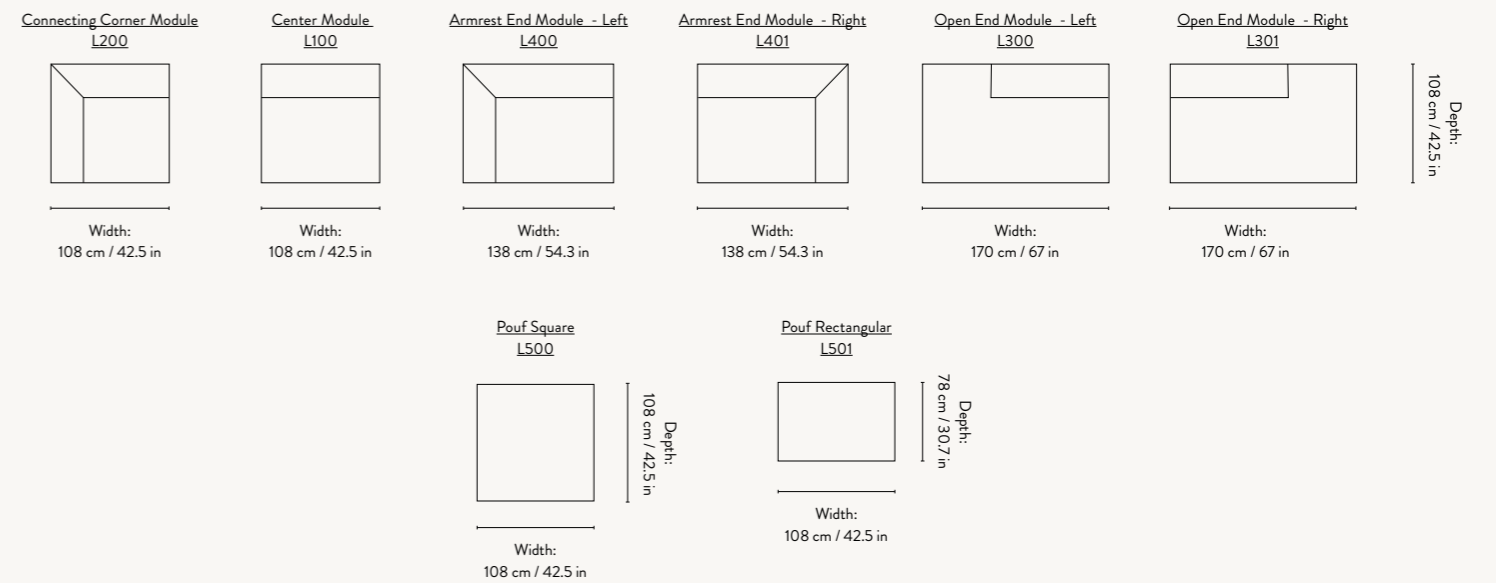

CATENA MODULE OVERVIEW – LARGE VERSION