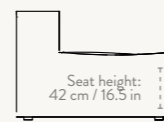

MODULE NUMBERS

Center Module - Small - S100
Center Module - Large - L100

DIMENSIONS

Center Module - Small
Height: 76 cm / 30 in
Width: 95 cm / 37.4 in
Depth: 95 cm / 37.4 in
Seat height: 42 cm / 16.5 in
Seat depth: 70 cm / 27.6 in
Backrest height: 34 cm / 13.4 in
Weight: 27 kg

DIMENSIONS

Armrest End Module - Small

Height: 76 cm / 30 in
Width: 120 cm / 47.2 in
Depth: 95 cm / 37 in
Seat height: 42 cm / 16.5 in
Seat depth: 70 cm / 27.6 in
Backrest height: 34 cm / 13.4 in
Weight: 40 kg

ARMREST END MODULE - LARGE
LEFT - L400 - 138 X 108 CM

ARMREST END MODULE - SMALL
RIGHT - S401 - 120 X 95 CM

ARMREST END MODULE - LARGE
RIGHT - L401 - 138 X 108 CM

CUSTOMISATION OPTIONS

FABRIC QUALITIES

Armrest End Module - Small

Depth: 95 cm / 37.4 in

Width: 95 cm / 37.4 in

Width: 120 cm / 47.2 in

Armrest End Module - Large

Depth: 108 cm / 42.5 in

Width: 108 cm / 42.5 in

Width: 133 cm / 52 in

RECOMMENDED RETAIL PRICES