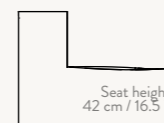

MODULE NUMBERS

Center Module - Small - S100
Center Module - Large - L100

DIMENSIONS

Center Module - Small
Height: 76 cm / 30 in
Width: 95 cm / 37.4 in
Depth: 95 cm / 37.4 in
Seat height: 42 cm / 16.5 in
Seat depth: 70 cm / 27.6 in
Backrest height: 34 cm / 13.4 in
Weight: 27 kg

DIMENSIONS

Armrest End Module - Small

Height: 76 cm / 30 in
Width: 120 cm / 47.2 in
Depth: 95 cm / 37 in
Seat height: 42 cm / 16.5 in
Seat depth: 70 cm / 27.6 in
Backrest height: 34 cm / 13.4 in
Weight: 40 kg

Depth: 95 cm / 37.4 in

Width: 95 cm / 37.4 in

Width: 120 cm / 47.2 in

Armrest End Module - Large

Depth: 108 cm / 42.5 in

Width: 108 cm / 42.5 in

Width: 133 cm / 52 in

RECOMMENDED RETAIL PRICES

DIMENSIONS

Open End Module - Small

Height: 76 cm / 30 in
Width: 150 cm / 59.1 in
Depth: 95 cm / 37.2 in
Seat height: 42 cm / 16.5 in
Seat depth: 70 cm / 27.6 in
Backrest height: 34 cm / 13.4 in
Weight: 45 kg