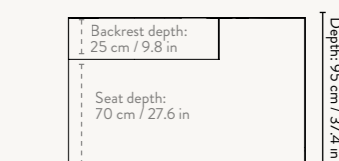

Width: 150 cm / 59.1 in