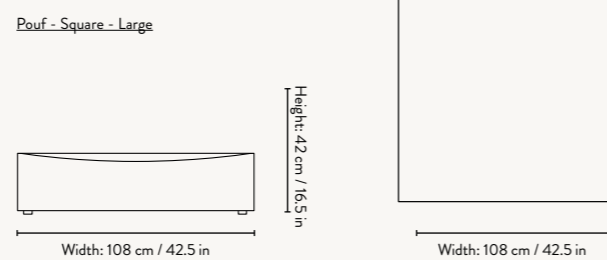

DIMENSIONS

Open End Module - Small

Height: 76 cm / 30 in
Width: 150 cm / 59.1 in
Depth: 95 cm / 37.2 in
Seat height: 42 cm / 16.5 in
Seat depth: 70 cm / 27.6 in
Backrest height: 34 cm / 13.4 in
Weight: 45 kg

CATENA POUF SQUARE - S500
95 X 95 CM

CATENA POUF SQUARE - L500
108 X 108 CM

CUSTOMISATION OPTIONS

FABRIC QUALITIES

Cotton Linen Hot Madison Dry Cotton Slub Rich Linen Kuba Cay Pasadena

CATENA POUF – RECTANGULAR