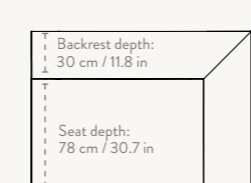

MODULE NUMBERS

Center Module - Small - S100
Center Module - Large - L100

DIMENSIONS

Center Module - Small
Height: 76 cm / 30 in
Width: 95 cm / 37.4 in
Depth: 95 cm / 37.4 in
Seat height: 42 cm / 16.5 in
Seat depth: 70 cm / 27.6 in
Backrest height: 34 cm / 13.4 in
Weight: 27 kg

Center Module - Large
Height: 76 cm / 30 in
Width: 108 cm / 42.5 in
Depth: 108 cm / 42.5 in
Seat height: 42 cm / 16.5 in
Seat depth: 78 cm / 30.7 in
Backrest height: 34 cm / 13.4 in
Weight: 30 kg

MATERIALS & CONSTRUCTION

DIMENSIONS

Connecting Corner Module - Small
Height: 76 cm / 30 in
Width: 95 cm / 37.4 in
Depth: 95 cm / 37.4 in
Seat height: 42 cm / 16.5 in
Seat depth: 70 cm / 27.6 in
Backrest height: 34 cm / 13.4 in
Weight: 32 kg

Depth: 95 cm / 37.4 in

Width: 95 cm / 37.4 in

Width: 120 cm / 47.2 in

Armrest End Module - Large

Depth: 108 cm / 42.5 in

Width: 108 cm / 42.5 in

Width: 133 cm / 52 in

RECOMMENDED RETAIL PRICES