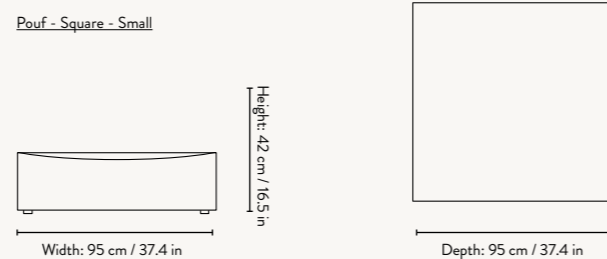

DIMENSIONS

Open End Module - Small

Height: 76 cm / 30 in
Width: 150 cm / 59.1 in
Depth: 95 cm / 37.2 in
Seat height: 42 cm / 16.5 in
Seat depth: 70 cm / 27.6 in
Backrest height: 34 cm / 13.4 in
Weight: 45 kg

CATENA POUF SQUARE - S500
95 X 95 CM

CATENA POUF SQUARE - L500
108 X 108 CM

CUSTOMISATION OPTIONS

FABRIC QUALITIES

Cotton Linen Hot Madison Dry Cotton Slub Rich Linen Kuba Cay Pasadena

CATENA POUF – RECTANGULAR