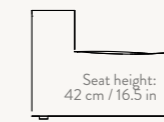

DIMENSIONS

Armrest End Module - Small

Height: 76 cm / 30 in
Width: 120 cm / 47.2 in
Depth: 95 cm / 37 in
Seat height: 42 cm / 16.5 in
Seat depth: 70 cm / 27.6 in
Backrest height: 34 cm / 13.4 in
Weight: 40 kg

DIMENSIONS

Open End Module - Small

Height: 76 cm / 30 in
Width: 150 cm / 59.1 in
Depth: 95 cm / 37.2 in
Seat height: 42 cm / 16.5 in
Seat depth: 70 cm / 27.6 in
Backrest height: 34 cm / 13.4 in
Weight: 45 kg

Open End Module - Large

Height: 76 cm / 30 in
Width: 170 cm / 67 in
Depth: 108 cm / 42.5 in
Seat height: 42 cm / 16.5 in
Seat depth: 78 cm / 30.7 in
Backrest height: 34 cm / 13.4 in
Weight: 48 kg

MATERIALS & CONSTRUCTION

OPEN END MODULE - LARGE
RIGHT - L301 - 170 X 108 CM

OPEN END MODULE - SMALL
LEFT - S300 - 150 X 95 CM

OPEN END MODULE - LARGE
LEFT - L300 - 170 X 108 CM

CUSTOMISATION OPTIONS

FABRIC QUALITIES

Open End Module - Small