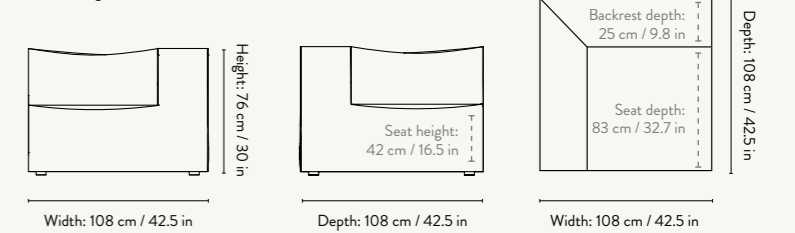

Connecting Corner Module - L200