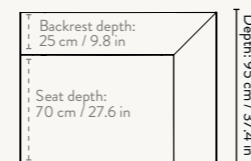

MODULE NUMBERS

Center Module - Small - S100
Center Module - Large - L100

DIMENSIONS

Center Module - Small
Height: 76 cm / 30 in
Width: 95 cm / 37.4 in
Depth: 95 cm / 37.4 in
Seat height: 42 cm / 16.5 in
Seat depth: 70 cm / 27.6 in
Backrest height: 34 cm / 13.4 in
Weight: 27 kg

Center Module - Large
Height: 76 cm / 30 in
Width: 108 cm / 42.5 in
Depth: 108 cm / 42.5 in
Seat height: 42 cm / 16.5 in
Seat depth: 78 cm / 30.7 in
Backrest height: 34 cm / 13.4 in
Weight: 30 kg

MATERIALS & CONSTRUCTION

ARMREST END MODULE - LARGE
LEFT - L400 - 138 X 108 CM

ARMREST END MODULE - SMALL
RIGHT - S401 - 120 X 95 CM

ARMREST END MODULE - LARGE
RIGHT - L401 - 138 X 108 CM

CUSTOMISATION OPTIONS

FABRIC QUALITIES

Armrest End Module - Small

Depth: 95 cm / 37.4 in

Width: 95 cm / 37.4 in

Width: 120 cm / 47.2 in

Armrest End Module - Large

Depth: 108 cm / 42.5 in

Width: 108 cm / 42.5 in

Width: 133 cm / 52 in

RECOMMENDED RETAIL PRICES