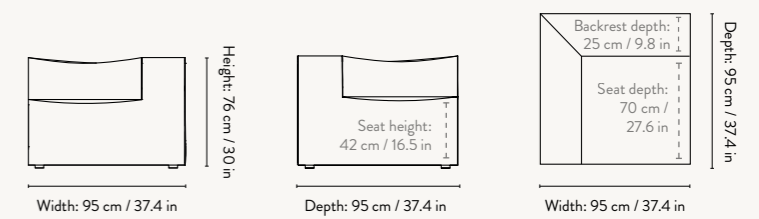

RECOMMENDED RETAIL PRICES

PRICE GROUP I	Small / Large
Cotton Linen	DKK 9.999 / 10.999
	SEK 14.285 / 15.715
	NOK 14.285 / 15.715
	EUR 1.355 / 1.489
	GBP 1.339 / 1.475
	USD 1.879 / 2.065

PRICE GROUP III	Small / Large
Dry Cotton Slub & Pasadena	DKK 12.499 / 13.499
	SEK 17.855 / 19.285
	NOK 17.855 / 19.285
	EUR 1.695 / 1.829
	GBP 1.675 / 1.809
	USD 2.349 / 2.535

PRICE GROUP II	Small / Large
Hot Madison	DKK 10.999 / 11.999
	SEK 15.715 / 17.139
	NOK 15.715 / 17.139
	EUR 1.489 / 1.629
	GBP 1.475 / 1.609
	USD 2.065 / 2.255

PRICE GROUP IV	Small / Large
Rich Linen & Kuba Cay	DKK 14.999 / 15.999
	SEK 21.425 / 22.855
	NOK 21.425 / 22.855
	EUR 2.035 / 2.169
	GBP 2.009 / 2.145
	USD 2.819 / 3.005

Connecting Corner Module - S200