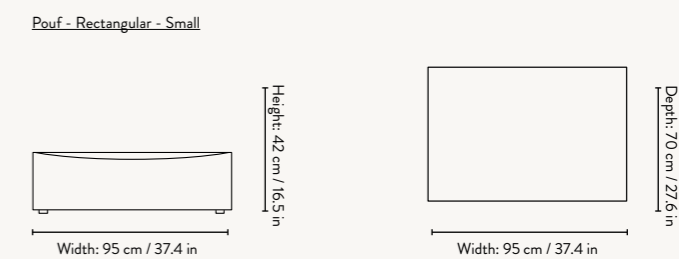

CATENA POUF – SQUARE

Design by ferm LIVING

PRODUCT DETAILS

Provided with connection system to link modules together
Manufactured in Italy

MODULE NUMBERS

Pouf Square - Small - S500
Pouf Square - Large - L500

DIMENSIONS

Pouf Square - Small - S500

Height: 42 cm / 16.5 in
Width: 95 cm / 37.4 in
Depth: 95 cm / 37.4 in
Weight: 19 kg

Pouf Square - Large - L500

Height: 42 cm / 16.5 in
Depth: 108 cm / 42.5 in
Width: 108 cm / 42.5 in
Weight: 21 kg

MATERIALS & CONSTRUCTION

Inner plywood structure. High-density cold foam covered with soft down padding for extra comfort. The construction ensures excellent comfort, low distortion, high resistance to tears and tensile force, as well as outstanding breathability
Feet: Black polypropylene

CARE

Vacuum frequently on medium power. Remove wet stains by carefully dabbing with a lint-free cloth or sponge dampened with warm, detergent-free water. If the stain remains, we recommend using a chemical dry-cleaning product (for instance KR2) or getting the fabric dry cleaned professionally.

PACKSIZE

1

TEST

EN 16139:2013

Furniture - Strength, durability, stability and safety

Requirements for non-domestic seating

Foam fire rating:

CAL117-2013 - pass

BS 5852 Crib5 - on request

RECOMMENDED RETAIL PRICES

PRICE GROUP I	Small / Large	PRICE GROUP III	Small / Large
Cotton Linen	DKK 5,999 / 6,999	Dry Cotton Slub & Pasadena	DKK 7,499 / 8,999
	SEK 8,569 / 9,999		SEK 10,715 / 12,855
	NOK 8,569 / 9,999		NOK 10,715 / 12,855
	EUR 815 / 949		EUR 1,015 / 1,219
	GBP 805 / 939		GBP 1,005 / 1,205
	USD 1,125 / 1,315		USD 1,409 / 1,689