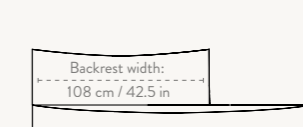

Depth: 95 cm / 37.4 in

Width: 150 cm / 59.1 in

Width: 150 cm / 59.1 in

Open End Module - Large

Depth: 108 cm / 42.5 in

Width: 170 cm / 67 in

Width: 170 cm / 67 in

RECOMMENDED RETAIL PRICES

PRICE GROUP I Small / Large

Cotton Linen	DKK	11.499 / 11.999
	SEK	16.425 / 17.139
	NOK	16.425 / 17.139
	EUR	1.559 / 1.629
	GBP	1.545 / 1.609
	USD	2.159 / 2.255

PRICE GROUP III Small / Large

Dry Cotton Slub & Pasadena	DKK	14.499 / 14.999
	SEK	20.715 / 21.425
	NOK	20.715 / 21.425
	EUR	1.965 / 2.035
	GBP	1.945 / 2.009
	USD	2.725 / 2.819