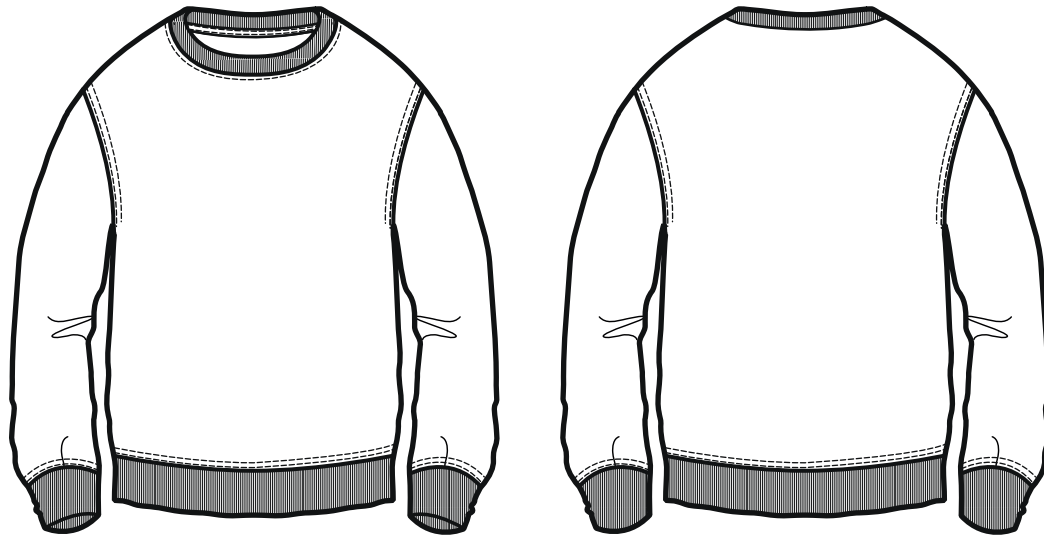

Calvi

WHOLESALE

450/107 - MEN'S SWEATSHIRT

FABRICATION

100% ORGANIC COMBED COTTON

CU 1000517

MEASUREMENT SPECIFICATION REPORT

Points of Measurement (cms)