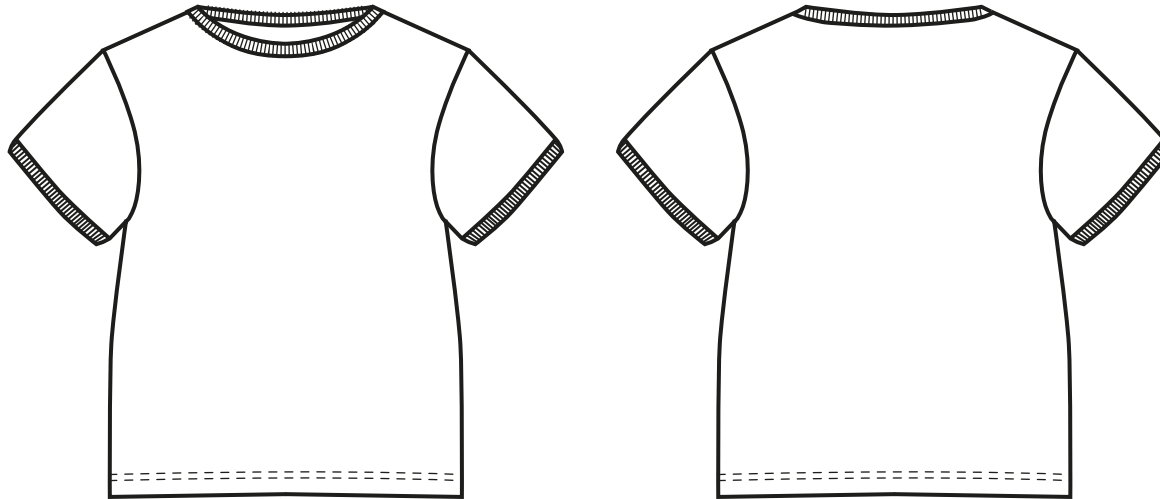

Calvi

WHOLESALE

160/410 - WOMEN'S T-SHIRT

FABRICATION

100% ORGANIC COMBED COTTON

CU 1000517

MEASUREMENT SPECIFICATION REPORT

Points of Measurement (cms)

Chest

Body Length From HPS

XS	S	M	L	XL	XXL	3XL
44	47	50	53	56	59	62
58	60	62	64	66	68	70

Disclaimer: Please note that the above sizing chart is subject to change. For more detailed information, please contact a Calvi Wholesale Service Representative.

CONSCIOUS WEAR

ECO-CONSCIOUS | RETAIL QUALITY | EASY BRANDING