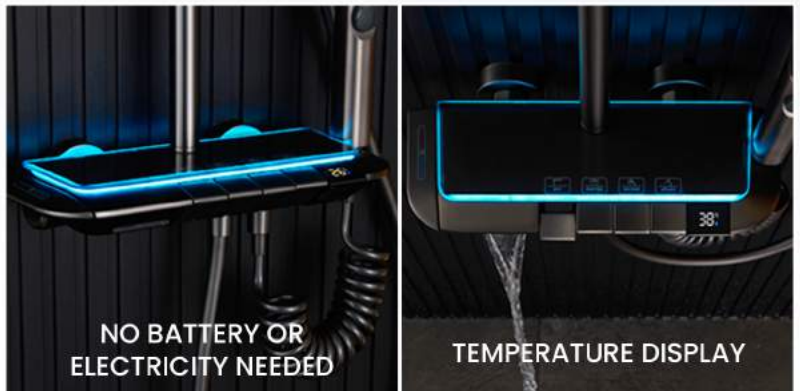

2013

Top Excellence Award
The Best Choice In Quality
Product Of The Year

2014

Penghargaan Emas Indonesia
Terdepan Dalam
Kualitas Produk

NEW PRODUCT LAUNCH

Shower Set E1777

- LED light with hydroelectric power
- Adjustable water pressure
- 4 water outlets
- Water temperature adjustable with single knob
- No heavy metals
- Safe to use for kids