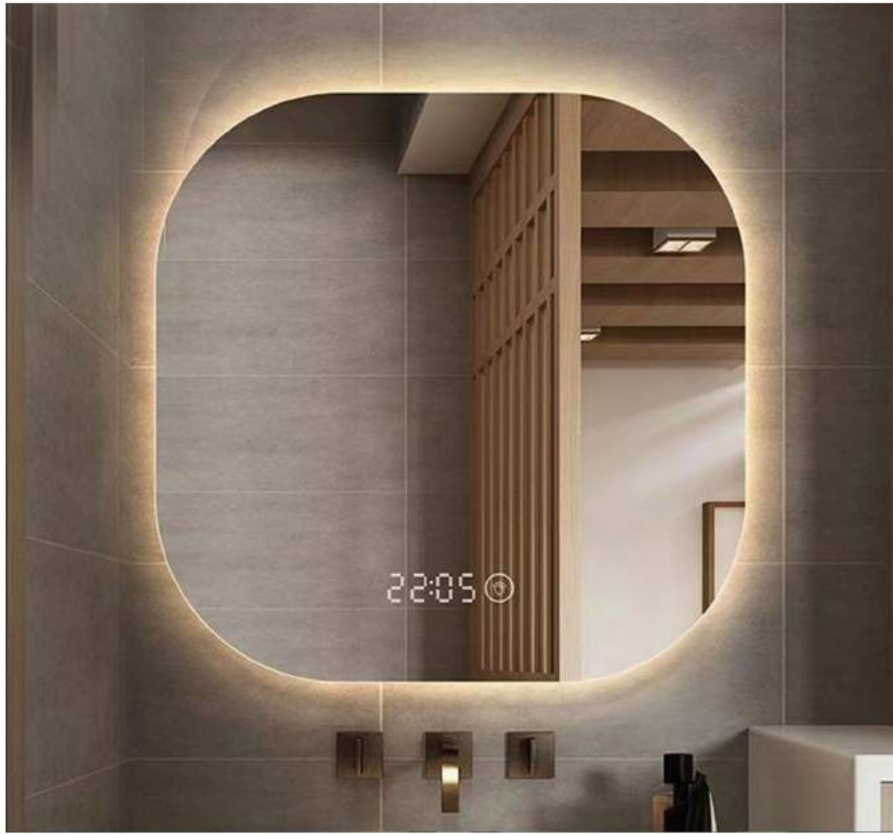

**NEW
ARRIVAL**

**Mirror
L11**