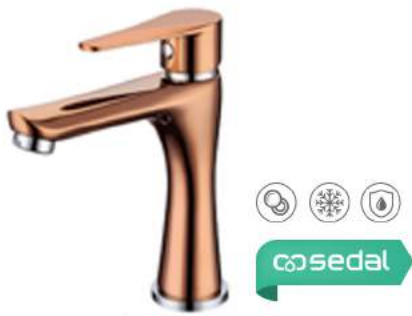

**Faucet
E 1545**

Brass with Rose Gold Plating
Cold Only
Corrosion Resistance
SEDAL Cartridge