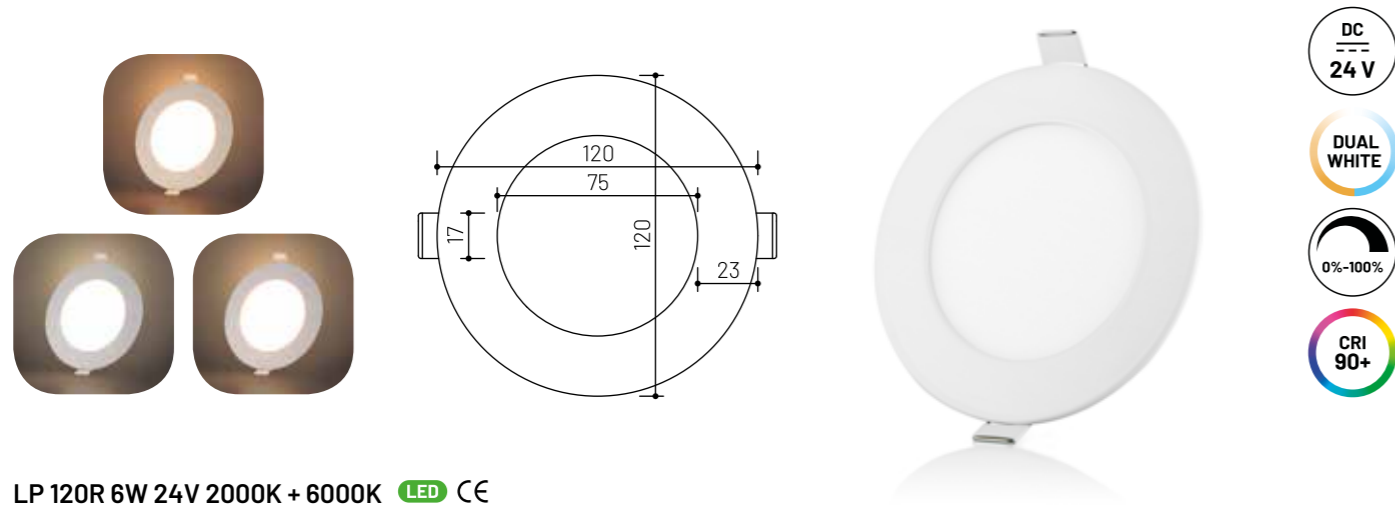

- DC 24 V
- DUAL WHITE
- 0%-100%
- CRI 90+

LP 120R 6W 24V 2000K + 6000K LED CE