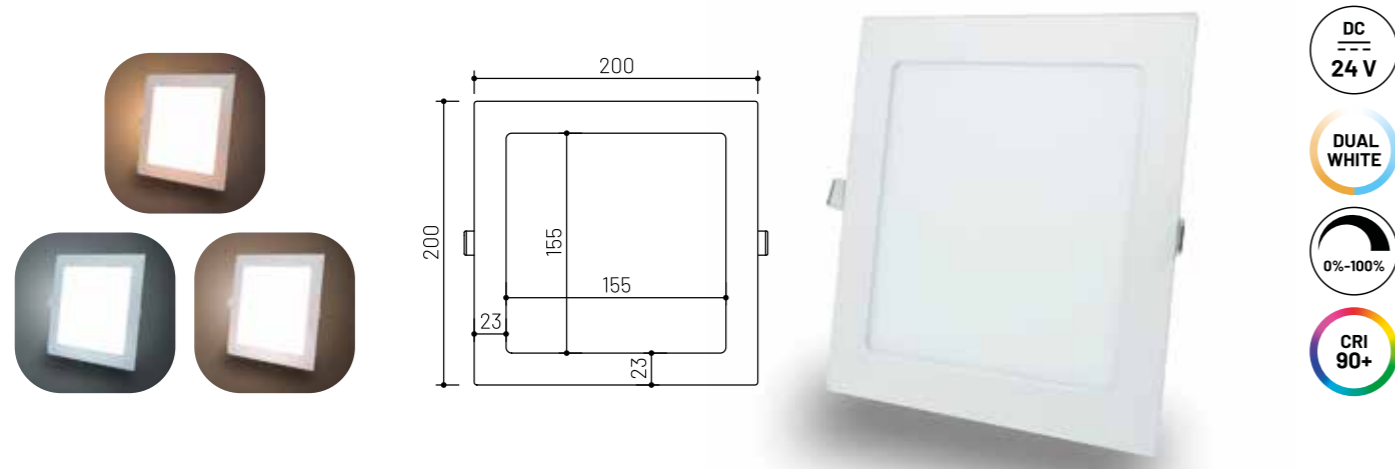

LED PANELY

LP 200S 15W 24V 2000K + 6000K LED CE