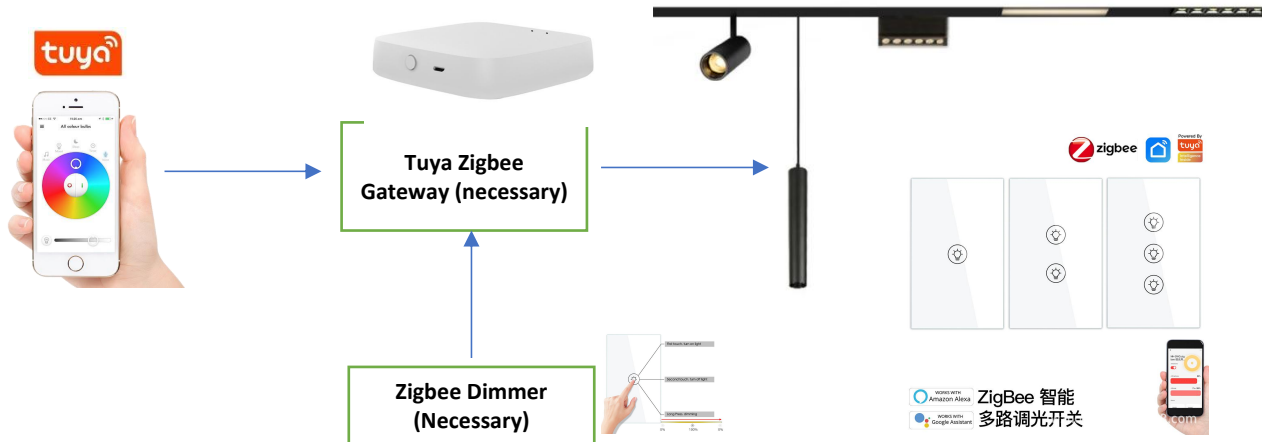

Model No.	Color	Size	Electrical Para	Communication method	Google Alexa	support App	Unit price
MNLX-MHUB-W Gateway	White	60*60*15mm	5V 1A	Zigbee/WIFI/ Bluetooth	Support	Tuya	EUR 68
MNLX-ZS-USD-1 1 Channel Dimmer	White/ Black	120*74mm	1A	Zigbee	Support	Tuya Smart Life	EUR 67
MNLX-ZS-USD-2 1 Channel Dimmer	White/ Black	120*74mm	2A	Zigbee	Support	Tuya Smart Life	EUR 68.5
MNLX-ZS-USD-3 1 Channel Dimmer	White/ Black	120*74mm	3A	Zigbee	Support	Tuya Smart Life	EUR 70