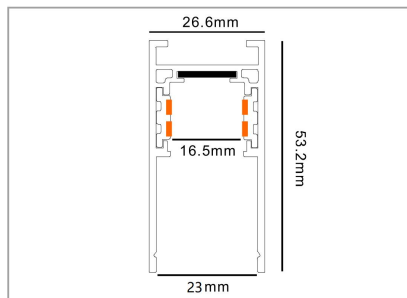

Model No.	Track Length	Track Color	Wire Qty	Unit price
MNLX-MT410	1000mm	Black /White	4 Wires	EUR 40.5
MNLX-MT415	1500mm	Black /White	4 Wires	EUR 56.0
MNLX-MT420	2000mm	Black /White	4 Wires	EUR 71.0
MNLX-MT430	3000mm	Black /White	4 Wires	EUR 101.5