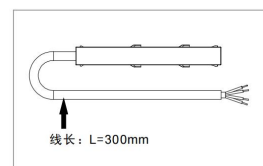

Power Solution 2: MEAN WELL Power Supply

Track Power connector MNLX-M112 (with cable)

Model No.	Diamension	Color	Unit price
MNLX-M112	Connector Length: 92.5mm Cable: 300mm	Black	EUR 9.3

Meanwell Power supply