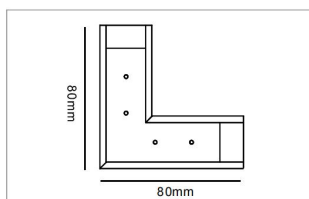

HOW TO ORDER

1. Choose Your profile and length

Length: 1m /1,5m /2m /3m

Surface and suspension installation

Recessed installation

2. Complete with mounting accessories

3. Select luminaires

4. Select power supply and control option

M20 Track Rail

MNLX-M Series

MNLX-MT Series

MNLX-EMT Series

MNLX-RMT Series

Model No.	Track Length	Track Color	Wire Qty	Unit price
MNLX-M410	1000mm	Black /White	4 Wires	EUR 39.6
MNLX-M415	1500mm	Black /White	4 Wires	EUR 54.4
MNLX-M420	2000mm	Black /White	4 Wires	EUR 69.2
MNLX-M430	3000mm	Black /White	4 Wires	EUR 98.8

Track Connector

“L” Connector MNLX-M482 (Vertical Direction)

Model No.	Track Length	Track Color	Wire Qty	Unit price
MNLX-M482	80*80mm	Black /White	4 Wires	EUR 19.7

“L” Connector MNLX-M483 (Horizontal Direction)