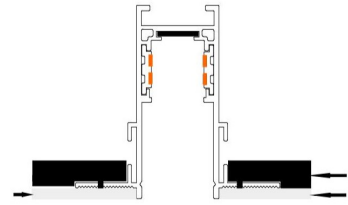

Model No.	Track Length	Track Color	Wire Qty	Unit price
MNLX-RMT410	1000mm	Black /White	4 Wires	EUR 41.5
MNLX-RMT415	1500mm	Black /White	4 Wires	EUR 57.5
MNLX-RMT420	2000mm	Black /White	4 Wires	EUR 73.0
MNLX-RMT430	3000mm	Black /White	4 Wires	EUR 104.5