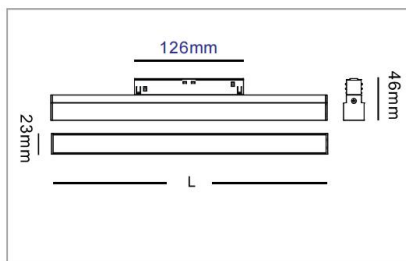

DC 24/48V Magnetic Track System - Luminaire

Track Linear Luminaire MNLX-503

Model No.	Color	Length	Power	CCT	Beam angle	Lumen	Dimmable	Unit price
MNLX-503-300	Black/White	300mm	10w	3000k/4000k/5000k/6000k	120°	100LM/W	PWM	EUR 50.6
MNLX-503-500	Black/White	500mm	15w	3000k/4000k/5000k/6000k	120°	100LM/W	PWM	EUR 61.9
MNLX-503-600	Black/White	600mm	15w	3000k/4000k/5000k/6000k	120°	100LM/W	PWM	EUR 72.8
MNLX-503-900	Black/White	900mm	20w	3000k/4000k/5000k/6000k	120°	100LM/W	PWM	EUR 95.1

DualWhite color Price: +10,5EUR   Single color Dali/ Tuya Price: +20,5EUR   1800K - 4500K Tunable Dali/ Tuya Price: +25,5EUR