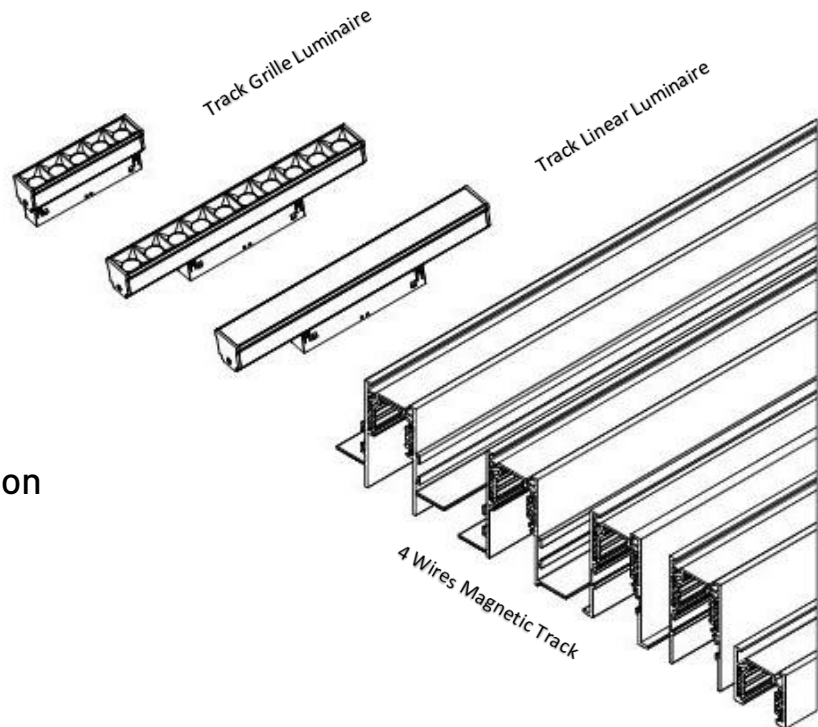

DC 24/48V Magnetic 4 Wires Tracking

Magnet Tracking System Application

- 4 Wires Connection
- Permanent magnetic connection
- Available in Tuya App Control
- Available in DALI Control
- Available in DC 24V PWM
- Available in CCT Changeable