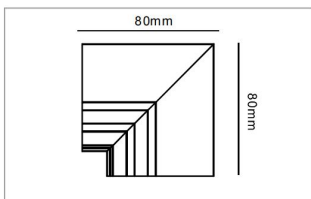

Track Connector

“L” Connector MNLX-EMT482 (Vertical Direction)

Model No.	Track Length	Track Color	Wire Qty	Unit price
MNLX-EMT482	80*80mm	Black /White	4 Wires	EUR 24.0