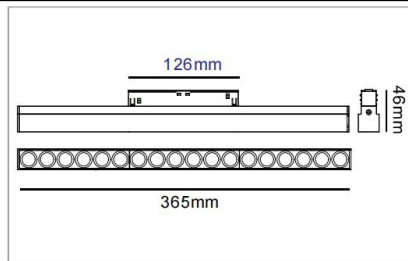

DC 24/48V Magnetic Track System - Luminaire

Track Grille Luminaire MNLX-18G

Model No.	Color	Length	Power	CCT	Beam angle	Lumen	Dimmable	Unit price
MNLX-18G	Black/White	365mm	18w	3000k/4000k/5000k/6000k	24°/50°	100LM/W	PWM	EUR 75.1

DualWhite color Price: +10,5EUR   Single color Dali/ Tuya Price: +20,5EUR   1800K - 4500K Tunable Dali/ Tuya Price: +25,5EUR