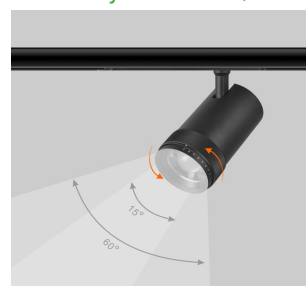

Zoomable Spot Track Light

Model No.	Color	Size	Power	CCT	Beam angle	Lumen	Dimmable	Unit price
MNLX-FC0848	Black/White	φ48x105mm	8w	3000k/4000k/5000k/6000k	15°-60°	100LM/W	PWM	EUR 96.5
MNLX-FC1258	Black/White	φ58x153mm	15w	3000k/4000k/5000k/6000k	15°-60°	100LM/W	PWM	EUR 109.7

DualWhite color Price: +10,5EUR   Single color Dali/ Tuya Price: +20,5EUR   1800K - 4500K Tunable Dali/ Tuya Price: +25,5EUR