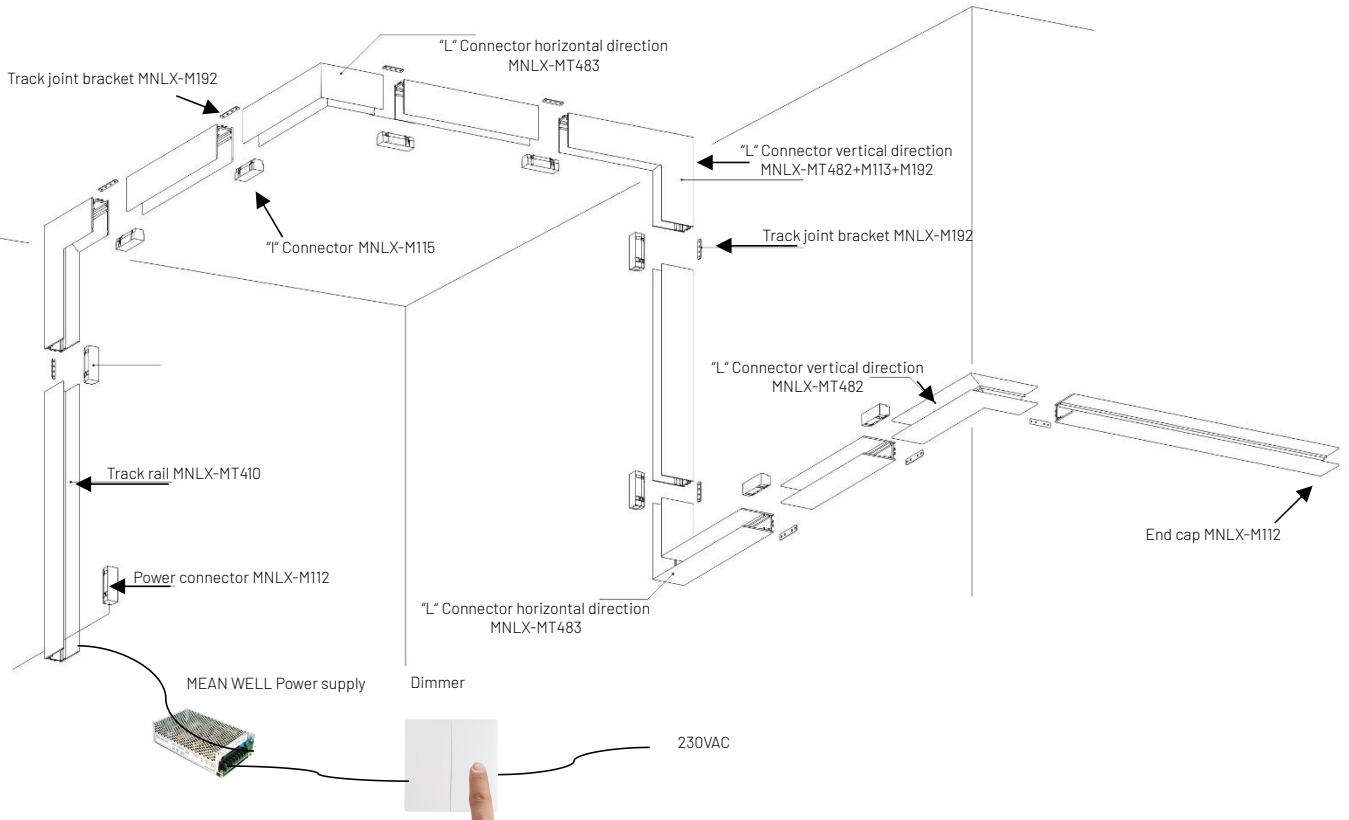

Magnet Track System Application

DC 24/48V Magnetic 4 Wires Tracking

Magnet Tracking System Application

- 4 Wires Connection
- Permanent magnetic connection
- Available in Tuya App Control
- Available in DALI Control
- Available in DC 24V PWM
- Available in CCT Changeable

HOW TO ORDER

1. Choose Your profile and length

Length: 1m /1,5m /2m /3m

Surface and suspension installation

Recessed installation

2. Complete with mounting accessories

3. Select luminaires

4. Select power supply and control option