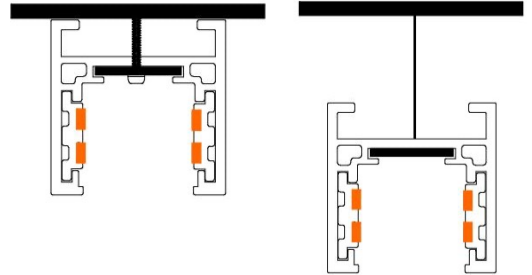

M20 Track Rail

MNLX-M Series