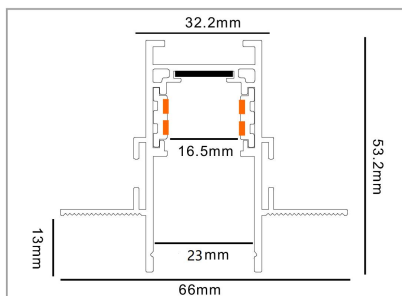

Model No.	Track Length	Track Color	Wire Qty	Unit price
MNLX-EMT410	1000mm	Black /White	4 Wires	EUR 41.5
MNLX-EMT415	1500mm	Black /White	4 Wires	EUR 57.5
MNLX-EMT420	2000mm	Black /White	4 Wires	EUR 73.0
MNLX-EMT430	3000mm	Black /White	4 Wires	EUR 104.5