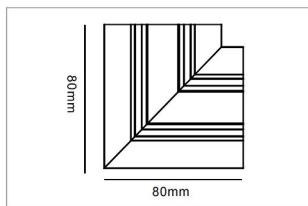

“L” Connector MNLX-RMT483 (Horizontal Direction)

Model No.	Track Length	Track Color	Wire Qty	Unit price
MNLX-RMT483	80*80mm	Black /White	4 Wires	EUR 24.0