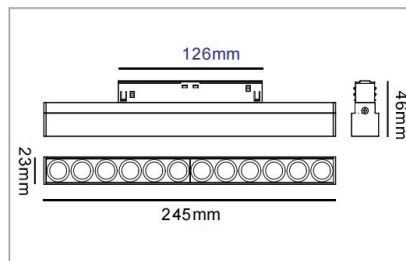

Track Grille Luminaire MNLX-12G

Model No.	Color	Length	Power	CCT	Beam angle	Lumen	Dimmable	Unit price
MNLX-12G	Black/White	245mm	12w	3000k/4000k/5000k/6000k	24°/50°	100LM/W	PWM	EUR 52.8

DualWhite color Price: +10,5EUR   Single color Dali/ Tuya Price: +20,5EUR   1800K - 4500K Tunable Dali/ Tuya Price: +25,5EUR