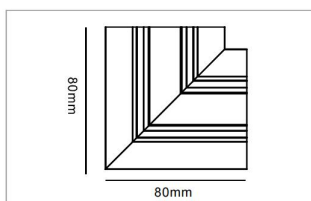

Track Connector

“L” Connector MNLX-MT482 (Vertical Direction)

Model No.	Track Length	Track Color	Wire Qty	Unit price
MNLX-MT482	80*80mm	Black /White	4 Wires	EUR 21.8

“L” Connector MNLX-MT483 (Horizontal Direction)

Model No.	Track Length	Track Color	Wire Qty	Unit price
MNLX-MT483	80*80mm	Black /White	4 Wires	EUR 21.8

Model No.	Track Length	Track Color	Wire Qty	Unit price
MNLX-EMT410	1000mm	Black /White	4 Wires	EUR 41.5
MNLX-EMT415	1500mm	Black /White	4 Wires	EUR 57.5
MNLX-EMT420	2000mm	Black /White	4 Wires	EUR 73.0
MNLX-EMT430	3000mm	Black /White	4 Wires	EUR 104.5

Track Connector

“L” Connector MNLX-EMT482 (Vertical Direction)

Model No.	Track Length	Track Color	Wire Qty	Unit price
MNLX-EMT482	80*80mm	Black /White	4 Wires	EUR 24.0

“L” Connector MNLX-EMT483 (Horizontal Direction)