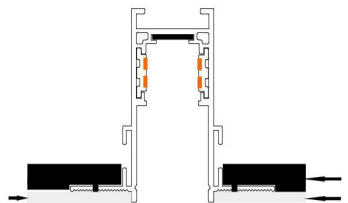

HOW TO ORDER

1. Choose Your profile and length

Length: 1m /1,5m /2m /3m

Surface and suspension installation

Recessed installation

2. Complete with mounting accessories

3. Select luminaires

4. Select power supply and control option

M20 Track Rail

MNLX-M Series

MNLX-MT Series

MNLX-EMT Series

MNLX-RMT Series

Model No.	Track Length	Track Color	Wire Qty	Unit price
MNLX-M410	1000mm	Black /White	4 Wires	EUR 39.6
MNLX-M415	1500mm	Black /White	4 Wires	EUR 54.4
MNLX-M420	2000mm	Black /White	4 Wires	EUR 69.2
MNLX-M430	3000mm	Black /White	4 Wires	EUR 98.8

Track Connector

“L” Connector MNLX-M482 (Vertical Direction)

Model No.	Track Length	Track Color	Wire Qty	Unit price
MNLX-M482	80*80mm	Black /White	4 Wires	EUR 19.7

“L” Connector MNLX-M483 (Horizontal Direction)