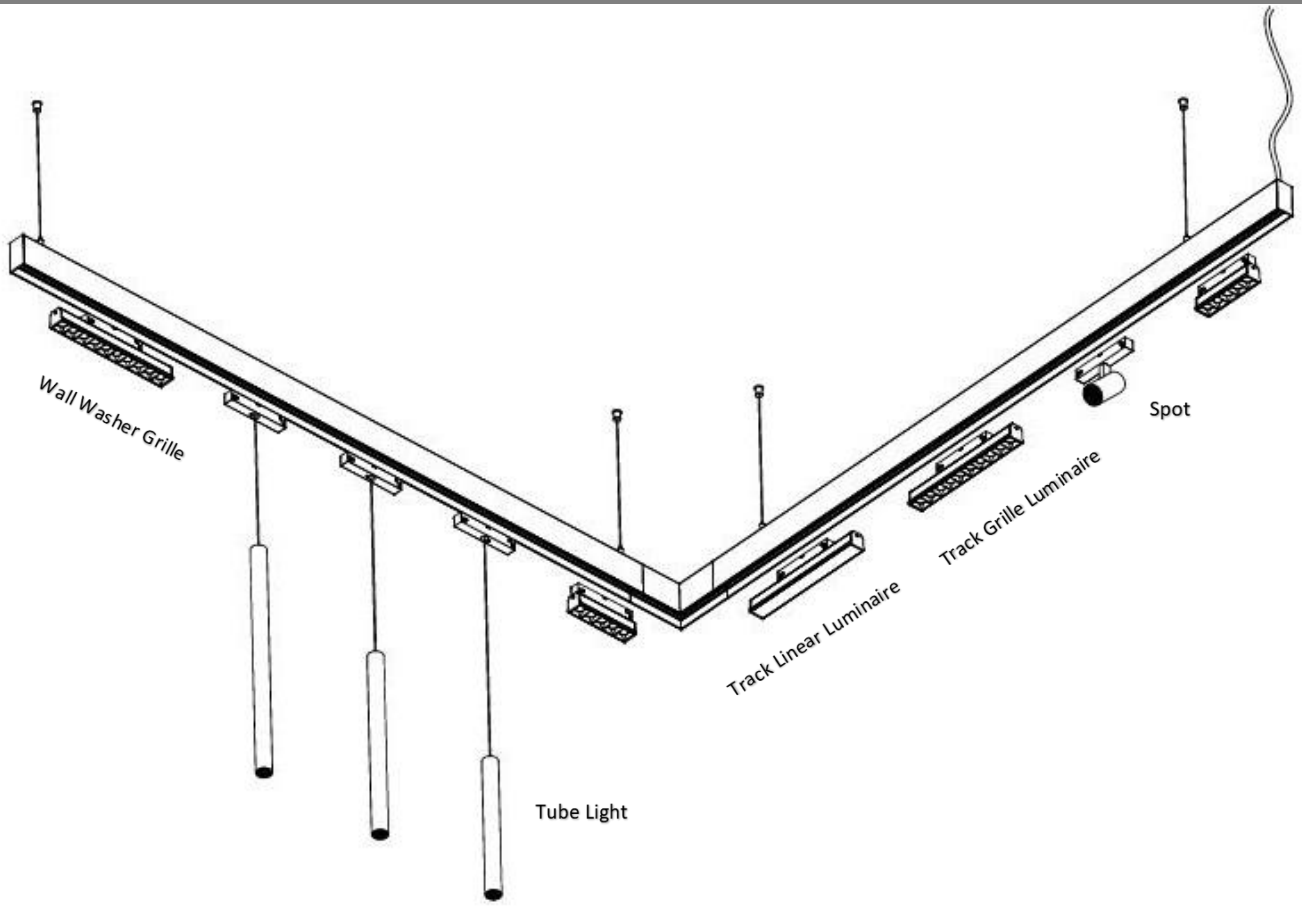

DC 24/48V Magnetic 4 Wires Tracking

Magnet Tracking System Application

- 4 Wires Connection
- Permanent magnetic connection
- Available in Tuya App Control
- Available in DALI Control
- Available in DC 24V PWM
- Available in CCT Changeable