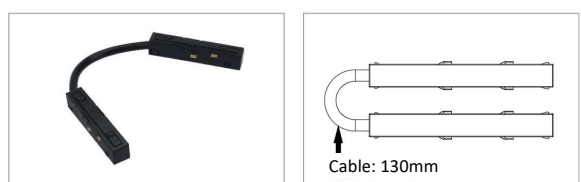

HOW TO ORDER

1. Choose Your profile and length

Length: 1m /1,5m /2m /3m

Surface and suspension installation

Recessed installation

2. Complete with mounting accessories

3. Select luminaires

4. Select power supply and control option

Track Power Mini Joiner connector MNLX-M115

Model No.	Dimension	Color	Unit price
MNLX-M115	Length: 138mm	Black/ White	EUR 7.2

Track Joint Bracket MNLX-M192

Model No.	Dimension	Color	Unit price
MNLX-M192	80*23mm	Black/ White	EUR 4.3

Corner cable connector MNLX-M113

Model No.	Dimension	Color	Unit price
MNLX-M113	cable Length: 130mm	Black/ White	EUR 11.5

End Cap MNLX-M116

Model No.	Dimension	Color	Unit price
MNLX-M116	53*26.6mm	Black/ White	EUR 4.4