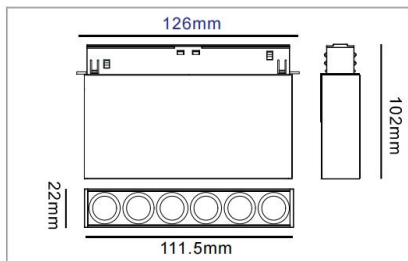

Track Grille Luminaire MNLX-06ZD

Model No.	Color	Length	Power	CCT	Beam angle	Lumen	Dimmable	Unit price
MNLX-06ZD	Black/White	111.5mm	6w	3000k/4000k/5000k/6000k	24°/50°	100LM/W	PWM	EUR 72.1

DualWhite color Price: +10,5EUR   Single color Dali/ Tuya Price: +20,5EUR   1800K - 4500K Tunable Dali/ Tuya Price: +25,5EUR