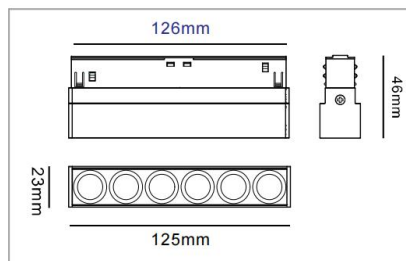

Track Grille Luminaire MNLX-06G

Model No.	Color	Length	Power	CCT	Beam angle	Lumen	Dimmable	Unit price
MNLX-06G	Black/White	125mm	6w	3000k/4000k/5000k/6000k	24°/50°	100LM/W	PWM	EUR 50.5

DualWhite color Price: +10,5EUR   Single color Dali/ Tuya Price: +20,5EUR   1800K - 4500K Tunable Dali/ Tuya Price: +25,5EUR