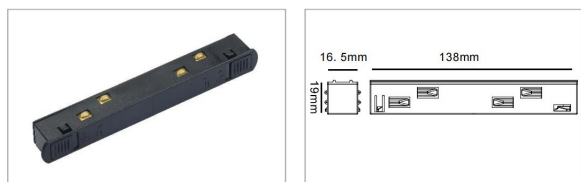

Track Power Mini Joiner connector MNLX-M115

Model No.	Dimension	Color	Unit price
MNLX-M115	Length: 138mm	Black/ White	EUR 7.2