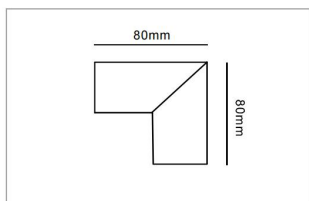

HOW TO ORDER

1. Choose Your profile and length

Length: 1m /1,5m /2m /3m

Surface and suspension installation

Recessed installation

2. Complete with mounting accessories

3. Select luminaires

4. Select power supply and control option

M20 Track Rail

MNLX-M Series

MNLX-MT Series

MNLX-EMT Series

MNLX-RMT Series

Model No.	Track Length	Track Color	Wire Qty	Unit price
MNLX-M410	1000mm	Black /White	4 Wires	EUR 39.6
MNLX-M415	1500mm	Black /White	4 Wires	EUR 54.4
MNLX-M420	2000mm	Black /White	4 Wires	EUR 69.2
MNLX-M430	3000mm	Black /White	4 Wires	EUR 98.8

Track Connector

“L” Connector MNLX-M482 (Vertical Direction)

Model No.	Track Length	Track Color	Wire Qty	Unit price
MNLX-M482	80*80mm	Black /White	4 Wires	EUR 19.7

“L” Connector MNLX-M483 (Horizontal Direction)