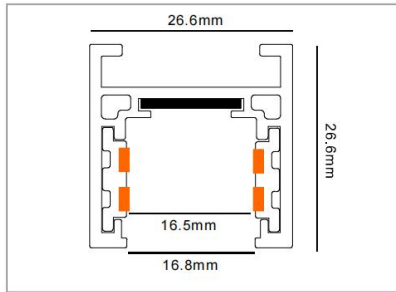

HOW TO ORDER

1. Choose Your profile and length

Length: 1m /1,5m /2m /3m

Surface and suspension installation

Recessed installation

2. Complete with mounting accessories

3. Select luminaires

4. Select power supply and control option

M20 Track Rail

MNLX-M Series

MNLX-MT Series

MNLX-EMT Series

MNLX-RMT Series

Model No.	Track Length	Track Color	Wire Qty	Unit price
MNLX-M410	1000mm	Black /White	4 Wires	EUR 39.6
MNLX-M415	1500mm	Black /White	4 Wires	EUR 54.4
MNLX-M420	2000mm	Black /White	4 Wires	EUR 69.2
MNLX-M430	3000mm	Black /White	4 Wires	EUR 98.8

Track Connector

“L” Connector MNLX-M482 (Vertical Direction)

Model No.	Track Length	Track Color	Wire Qty	Unit price
MNLX-M482	80*80mm	Black /White	4 Wires	EUR 19.7

“L” Connector MNLX-M483 (Horizontal Direction)