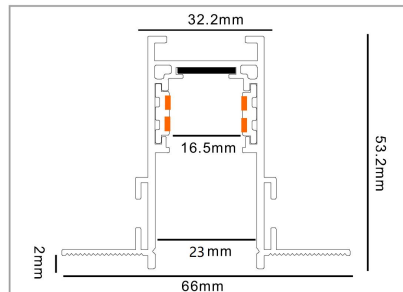

HOW TO ORDER

1. Choose Your profile and length

Length: 1m /1,5m /2m /3m

Surface and suspension installation

Recessed installation

2. Complete with mounting accessories

3. Select luminaires

4. Select power supply and control option

M20 Track Rail

MNLX-M Series

MNLX-MT Series

MNLX-EMT Series

MNLX-RMT Series

Model No.	Track Length	Track Color	Wire Qty	Unit price
MNLX-M410	1000mm	Black /White	4 Wires	EUR 39.6
MNLX-M415	1500mm	Black /White	4 Wires	EUR 54.4
MNLX-M420	2000mm	Black /White	4 Wires	EUR 69.2
MNLX-M430	3000mm	Black /White	4 Wires	EUR 98.8

Track Connector

“L” Connector MNLX-M482 (Vertical Direction)

Model No.	Track Length	Track Color	Wire Qty	Unit price
MNLX-M482	80*80mm	Black /White	4 Wires	EUR 19.7

“L” Connector MNLX-M483 (Horizontal Direction)

Track Connector

“L” Connector MNLX-MT482 (Vertical Direction)

Model No.	Track Length	Track Color	Wire Qty	Unit price
MNLX-MT482	80*80mm	Black /White	4 Wires	EUR 21.8

“L” Connector MNLX-MT483 (Horizontal Direction)