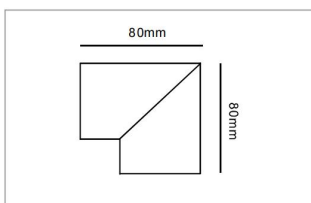

Track Connector

“L” Connector MNLX-MT482 (Vertical Direction)

Model No.	Track Length	Track Color	Wire Qty	Unit price
MNLX-MT482	80*80mm	Black /White	4 Wires	EUR 21.8