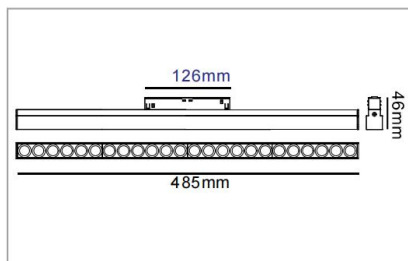

Track Grille Luminaire MNLX-24G

Model No.	Color	Length	Power	CCT	Beam angle	Lumen	Dimmable	Unit price
MNLX-24G	Black/White	485mm	24w	3000k/4000k/5000k/6000k	24°/50°	100LM/W	PWM	EUR 87.4

DualWhite color Price: +10,5EUR   Single color Dali/ Tuya Price: +20,5EUR   1800K - 4500K Tunable Dali/ Tuya Price: +25,5EUR