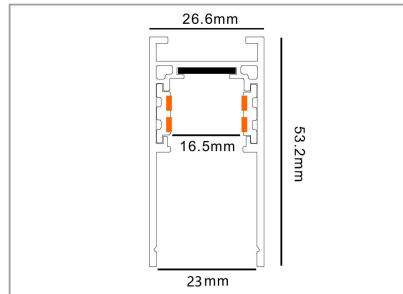

MNLX-MT Series