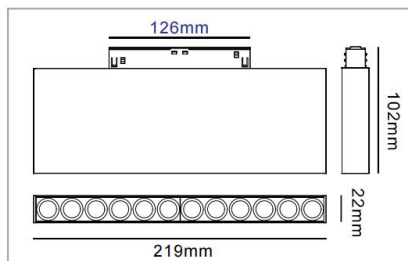

Track Grille Luminaire MNLX-12ZD

Model No.	Color	Length	Power	CCT	Beam angle	Lumen	Dimmable	Unit price
MNLX-12ZD	Black/White	219mm	12w	3000k/4000k/5000k/6000k	24°/50°	100LM/W	PWM	EUR 75.9

DualWhite color Price: +10,5EUR   Single color Dali/ Tuya Price: +20,5EUR   1800K - 4500K Tunable Dali/ Tuya Price: +25,5EUR