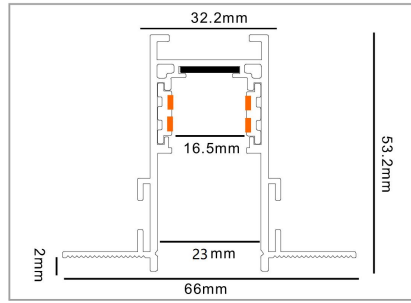

Track Connector

“L” Connector MNLX-MT482 (Vertical Direction)

Model No.	Track Length	Track Color	Wire Qty	Unit price
MNLX-MT482	80*80mm	Black /White	4 Wires	EUR 21.8

“L” Connector MNLX-MT483 (Horizontal Direction)

Track Connector

“L” Connector MNLX-EMT482 (Vertical Direction)

Model No.	Track Length	Track Color	Wire Qty	Unit price
MNLX-EMT482	80*80mm	Black /White	4 Wires	EUR 24.0

“L” Connector MNLX-EMT483 (Horizontal Direction)

Model No.	Track Length	Track Color	Wire Qty	Unit price
MNLX-EMT483	80*80mm	Black /White	4 Wires	EUR 24.0

Model No.	Track Length	Track Color	Wire Qty	Unit price
MNLX-RMT410	1000mm	Black /White	4 Wires	EUR 41.5
MNLX-RMT415	1500mm	Black /White	4 Wires	EUR 57.5
MNLX-RMT420	2000mm	Black /White	4 Wires	EUR 73.0
MNLX-RMT430	3000mm	Black /White	4 Wires	EUR 104.5

Track Connector

“L” Connector MNLX-RMT482 (Vertical Direction)

Model No.	Track Length	Track Color	Wire Qty	Unit price
MNLX-RMT482	80*80mm	Black /White	4 Wires	EUR 24.0

“L” Connector MNLX-RMT483 (Horizontal Direction)