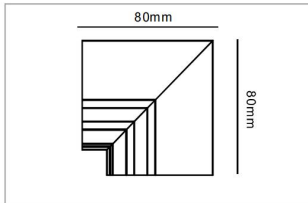

Track Connector

“L” Connector MNLX-RMT482 (Vertical Direction)

Model No.	Track Length	Track Color	Wire Qty	Unit price
MNLX-RMT482	80*80mm	Black /White	4 Wires	EUR 24.0