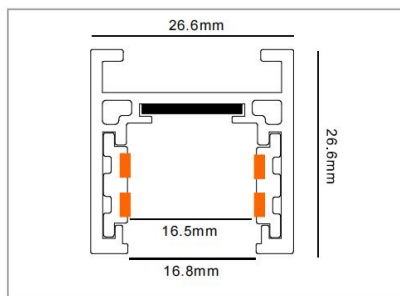

HOW TO ORDER

1. Choose Your profile and length

Length: 1m /1,5m /2m /3m

Surface and suspension installation

Recessed installation

2. Complete with mounting accessories

3. Select luminaires

4. Select power supply and control option

M20 Track Rail

MNLX-M Series

MNLX-MT Series

MNLX-EMT Series

MNLX-RMT Series

Model No.	Track Length	Track Color	Wire Qty	Unit price
MNLX-M410	1000mm	Black /White	4 Wires	EUR 39.6
MNLX-M415	1500mm	Black /White	4 Wires	EUR 54.4
MNLX-M420	2000mm	Black /White	4 Wires	EUR 69.2
MNLX-M430	3000mm	Black /White	4 Wires	EUR 98.8

Track Connector

“L” Connector MNLX-M482 (Vertical Direction)

Model No.	Track Length	Track Color	Wire Qty	Unit price
MNLX-M482	80*80mm	Black /White	4 Wires	EUR 19.7

“L” Connector MNLX-M483 (Horizontal Direction)

Track Connector

“L” Connector MNLX-MT482 (Vertical Direction)

Model No.	Track Length	Track Color	Wire Qty	Unit price
MNLX-MT482	80*80mm	Black /White	4 Wires	EUR 21.8

“L” Connector MNLX-MT483 (Horizontal Direction)