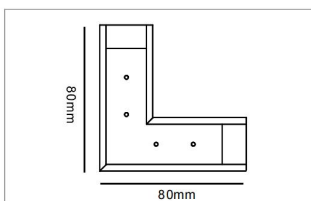

HOW TO ORDER

1. Choose Your profile and length

Length: 1m /1,5m /2m /3m

Surface and suspension installation

Recessed installation

2. Complete with mounting accessories

3. Select luminaires

4. Select power supply and control option

Track Connector

“L” Connector MNLX-M482 (Vertical Direction)

Model No.	Track Length	Track Color	Wire Qty	Unit price
MNLX-M482	80*80mm	Black /White	4 Wires	EUR 19.7

“L” Connector MNLX-M483 (Horizontal Direction)

Model No.	Track Length	Track Color	Wire Qty	Unit price
MNLX-M483	80*80mm	Black /White	4 Wires	EUR 19.7

Model No.	Track Length	Track Color	Wire Qty	Unit price
MNLX-MT410	1000mm	Black /White	4 Wires	EUR 40.5
MNLX-MT415	1500mm	Black /White	4 Wires	EUR 56.0
MNLX-MT420	2000mm	Black /White	4 Wires	EUR 71.0
MNLX-MT430	3000mm	Black /White	4 Wires	EUR 101.5

Track Connector

“L” Connector MNLX-MT482 (Vertical Direction)

Model No.	Track Length	Track Color	Wire Qty	Unit price
MNLX-MT482	80*80mm	Black /White	4 Wires	EUR 21.8

“L” Connector MNLX-MT483 (Horizontal Direction)