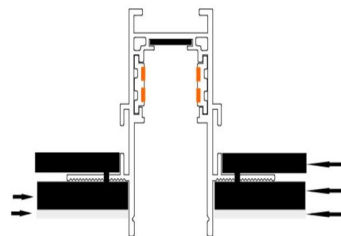

Track Connector

“L” Connector MNLX-M482 (Vertical Direction)

Model No.	Track Length	Track Color	Wire Qty	Unit price
MNLX-M482	80*80mm	Black /White	4 Wires	EUR 19.7

“L” Connector MNLX-M483 (Horizontal Direction)

Track Connector

“L” Connector MNLX-MT482 (Vertical Direction)

Model No.	Track Length	Track Color	Wire Qty	Unit price
MNLX-MT482	80*80mm	Black /White	4 Wires	EUR 21.8

“L” Connector MNLX-MT483 (Horizontal Direction)

Model No.	Track Length	Track Color	Wire Qty	Unit price
MNLX-MT483	80*80mm	Black /White	4 Wires	EUR 21.8

Model No.	Track Length	Track Color	Wire Qty	Unit price
MNLX-EMT410	1000mm	Black /White	4 Wires	EUR 41.5
MNLX-EMT415	1500mm	Black /White	4 Wires	EUR 57.5
MNLX-EMT420	2000mm	Black /White	4 Wires	EUR 73.0
MNLX-EMT430	3000mm	Black /White	4 Wires	EUR 104.5

Track Connector

“L” Connector MNLX-EMT482 (Vertical Direction)

Model No.	Track Length	Track Color	Wire Qty	Unit price
MNLX-EMT482	80*80mm	Black /White	4 Wires	EUR 24.0

“L” Connector MNLX-EMT483 (Horizontal Direction)