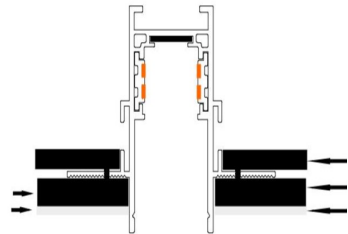

HOW TO ORDER

1. Choose Your profile and length

Length: 1m /1,5m /2m /3m

Surface and suspension installation

Recessed installation

2. Complete with mounting accessories

3. Select luminaires

4. Select power supply and control option

M20 Track Rail

MNLX-M Series

MNLX-MT Series

MNLX-EMT Series

MNLX-RMT Series

Model No.	Track Length	Track Color	Wire Qty	Unit price
MNLX-M410	1000mm	Black /White	4 Wires	EUR 39.6
MNLX-M415	1500mm	Black /White	4 Wires	EUR 54.4
MNLX-M420	2000mm	Black /White	4 Wires	EUR 69.2
MNLX-M430	3000mm	Black /White	4 Wires	EUR 98.8

Track Connector

“L” Connector MNLX-M482 (Vertical Direction)

Model No.	Track Length	Track Color	Wire Qty	Unit price
MNLX-M482	80*80mm	Black /White	4 Wires	EUR 19.7

“L” Connector MNLX-M483 (Horizontal Direction)