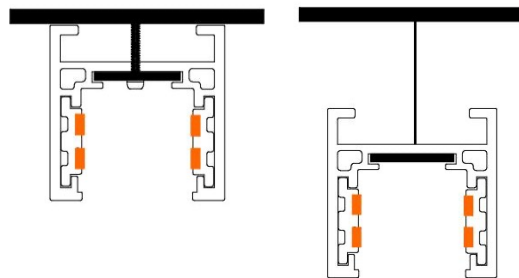

HOW TO ORDER

1. Choose Your profile and length

Length: 1m /1,5m /2m /3m

Surface and suspension installation

Recessed installation

2. Complete with mounting accessories

3. Select luminaires

4. Select power supply and control option

M20 Track Rail

MNLX-M Series

MNLX-MT Series

MNLX-EMT Series

MNLX-RMT Series

Model No.	Track Length	Track Color	Wire Qty	Unit price
MNLX-M410	1000mm	Black /White	4 Wires	EUR 39.6
MNLX-M415	1500mm	Black /White	4 Wires	EUR 54.4
MNLX-M420	2000mm	Black /White	4 Wires	EUR 69.2
MNLX-M430	3000mm	Black /White	4 Wires	EUR 98.8

Track Connector

“L” Connector MNLX-M482 (Vertical Direction)

Model No.	Track Length	Track Color	Wire Qty	Unit price
MNLX-M482	80*80mm	Black /White	4 Wires	EUR 19.7

“L” Connector MNLX-M483 (Horizontal Direction)