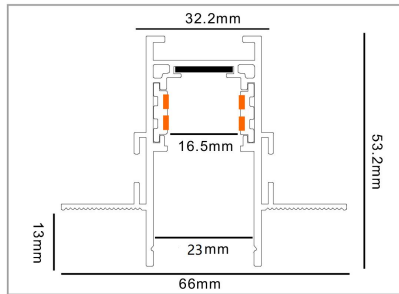

HOW TO ORDER

1. Choose Your profile and length

Length: 1m /1,5m /2m /3m

Surface and suspension installation

Recessed installation

2. Complete with mounting accessories

3. Select luminaires

4. Select power supply and control option

M20 Track Rail

MNLX-M Series

MNLX-MT Series

MNLX-EMT Series

MNLX-RMT Series

Model No.	Track Length	Track Color	Wire Qty	Unit price
MNLX-M410	1000mm	Black /White	4 Wires	EUR 39.6
MNLX-M415	1500mm	Black /White	4 Wires	EUR 54.4
MNLX-M420	2000mm	Black /White	4 Wires	EUR 69.2
MNLX-M430	3000mm	Black /White	4 Wires	EUR 98.8

Track Connector

“L” Connector MNLX-M482 (Vertical Direction)

Model No.	Track Length	Track Color	Wire Qty	Unit price
MNLX-M482	80*80mm	Black /White	4 Wires	EUR 19.7

“L” Connector MNLX-M483 (Horizontal Direction)

Track Connector

“L” Connector MNLX-MT482 (Vertical Direction)

Model No.	Track Length	Track Color	Wire Qty	Unit price
MNLX-MT482	80*80mm	Black /White	4 Wires	EUR 21.8

“L” Connector MNLX-MT483 (Horizontal Direction)