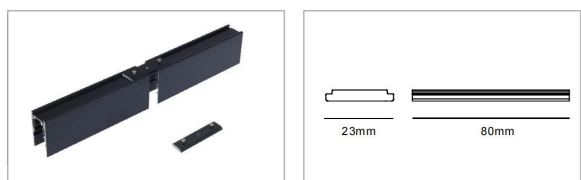

Track Joint Bracket MNLX-M192

Model No.	Dimension	Color	Unit price
MNLX-M192	80*23mm	Black/ White	EUR 4.3