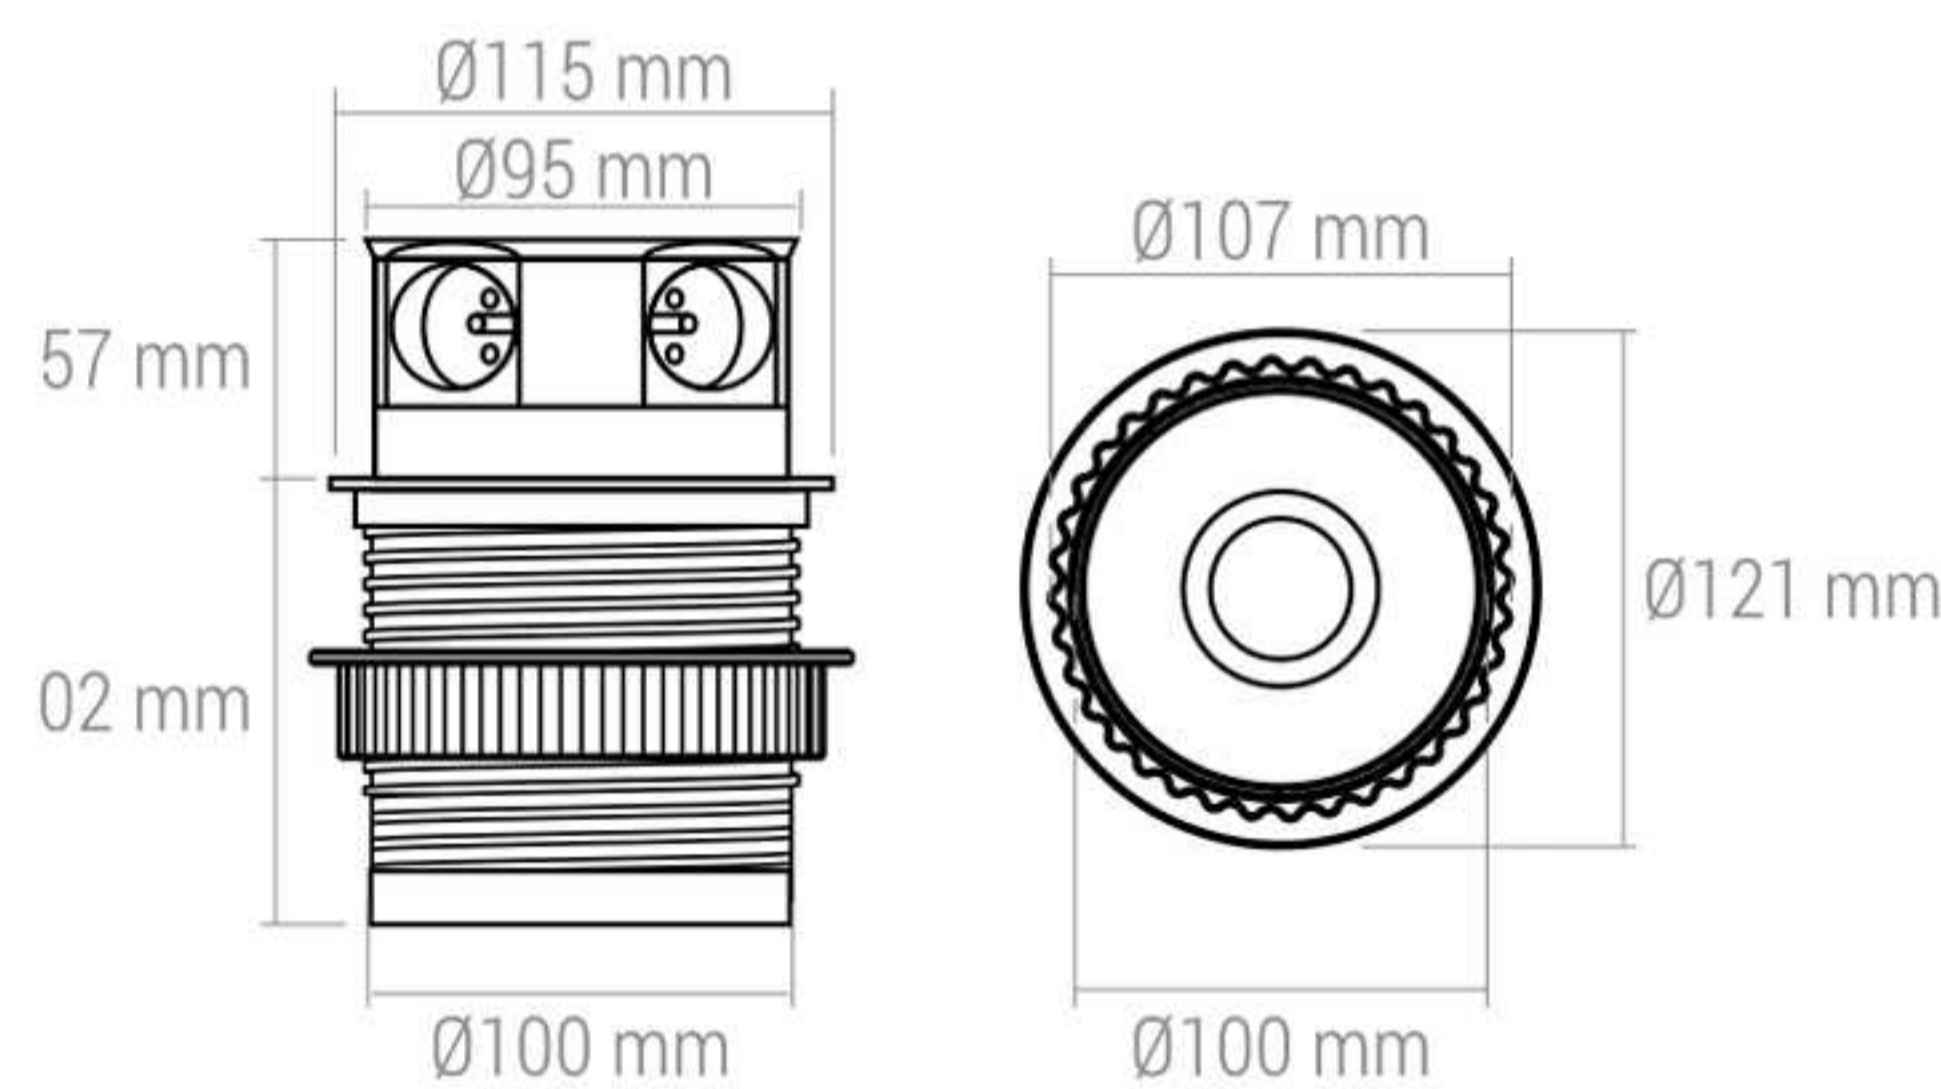

230V AC 50/60Hz | max 3600W | IP20 | Grounding symbol | House icon | 1,4 m | Ø 100 mm | CE | RoHS | UK CA

TETRA BOX USB

Index: 3 x FRENCH TYPE, 2 x USB: **TETRABOX-4G2U-FR-01**
3 x SCHUKO, 2 x USB: **TETRABOX-4G2U-DE-01 92,72 €**