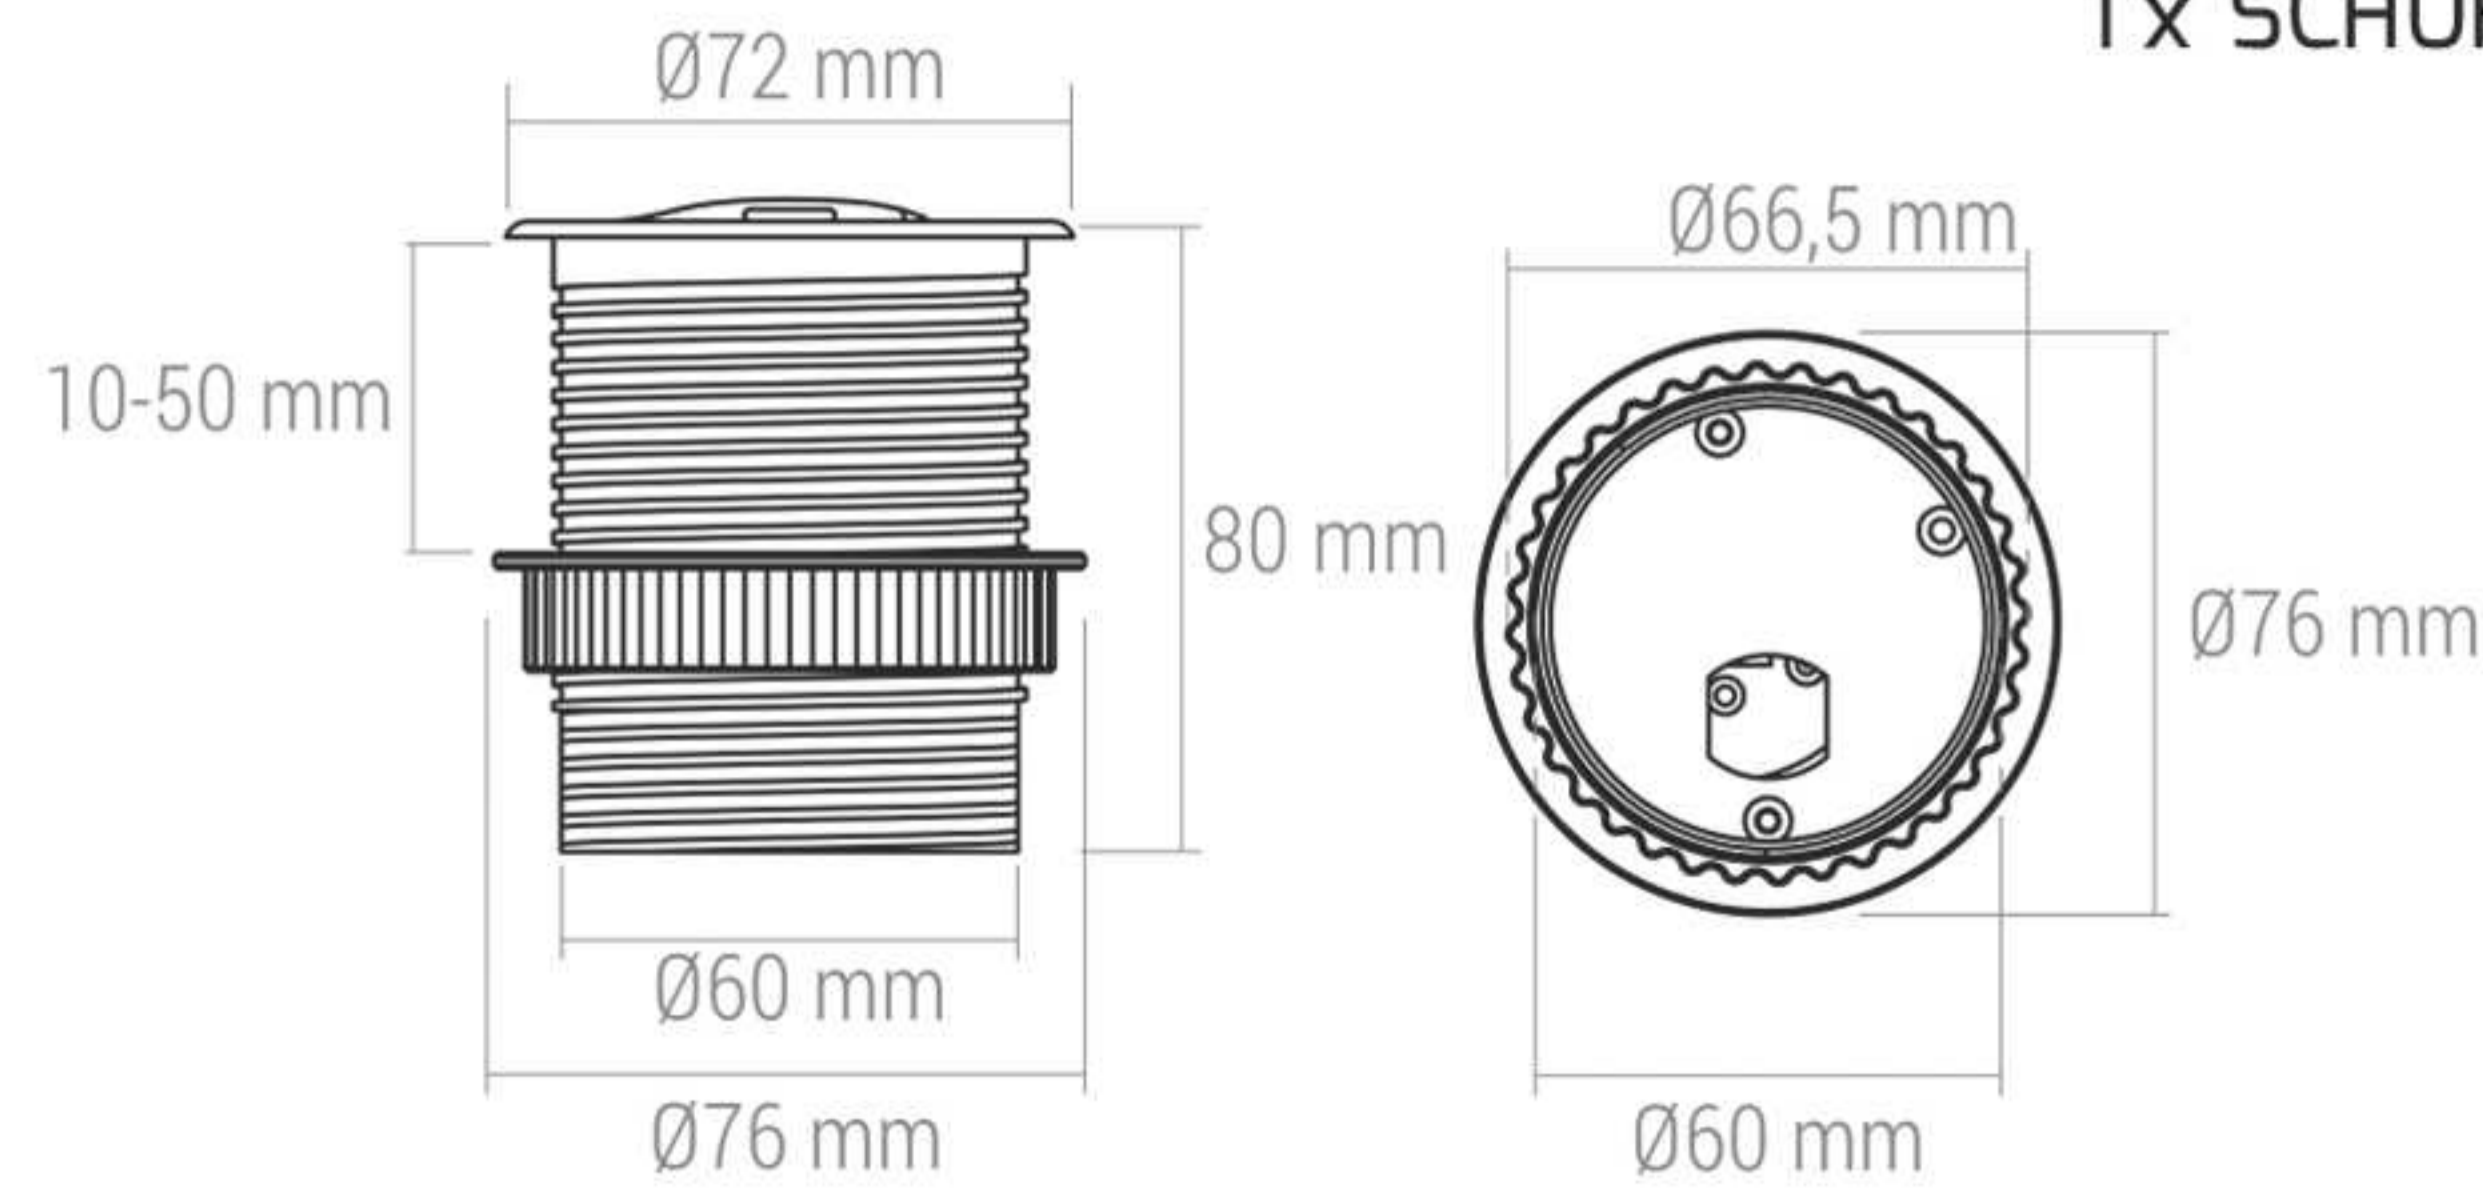

SINGLE BOX USB

Index: 1 x FRENCH TYPE, 1 x USB A, BLACK: **SINGLEBOX-1G1U-FR-CZ-01**

1 x FRENCH TYPE, 1 x USB A, ALU: **SINGLEBOX-1G1U-FR-01**

1 x SCHUKO, 1 x USB A, BLACK: **SINGLEBOX-1G1U-DE-CZ-01** 56,92 €

1 x SCHUKO, 1 x USB A, ALU: **SINGLEBOX-1G1U-DE-01** 56,92 €

SLIDE BOX USB

Index: 1 x FRENCH TYPE, 1 x USB A, BLACK: **SLIDEBOX-1G1U-FR-CZ-01**

1 x FRENCH TYPE, 1 x USB A, STDR: **SLIDEBOX-1G1U-FR-01**

1 x SCHUKO, 1 x USB A, BLACK: **SLIDEBOX-1G1U-DE-CZ-01** 56,92 €

1 x SCHUKO, 1 x USB A, STDR: **SLIDEBOX-1G1U-DE-01** 56,92 €