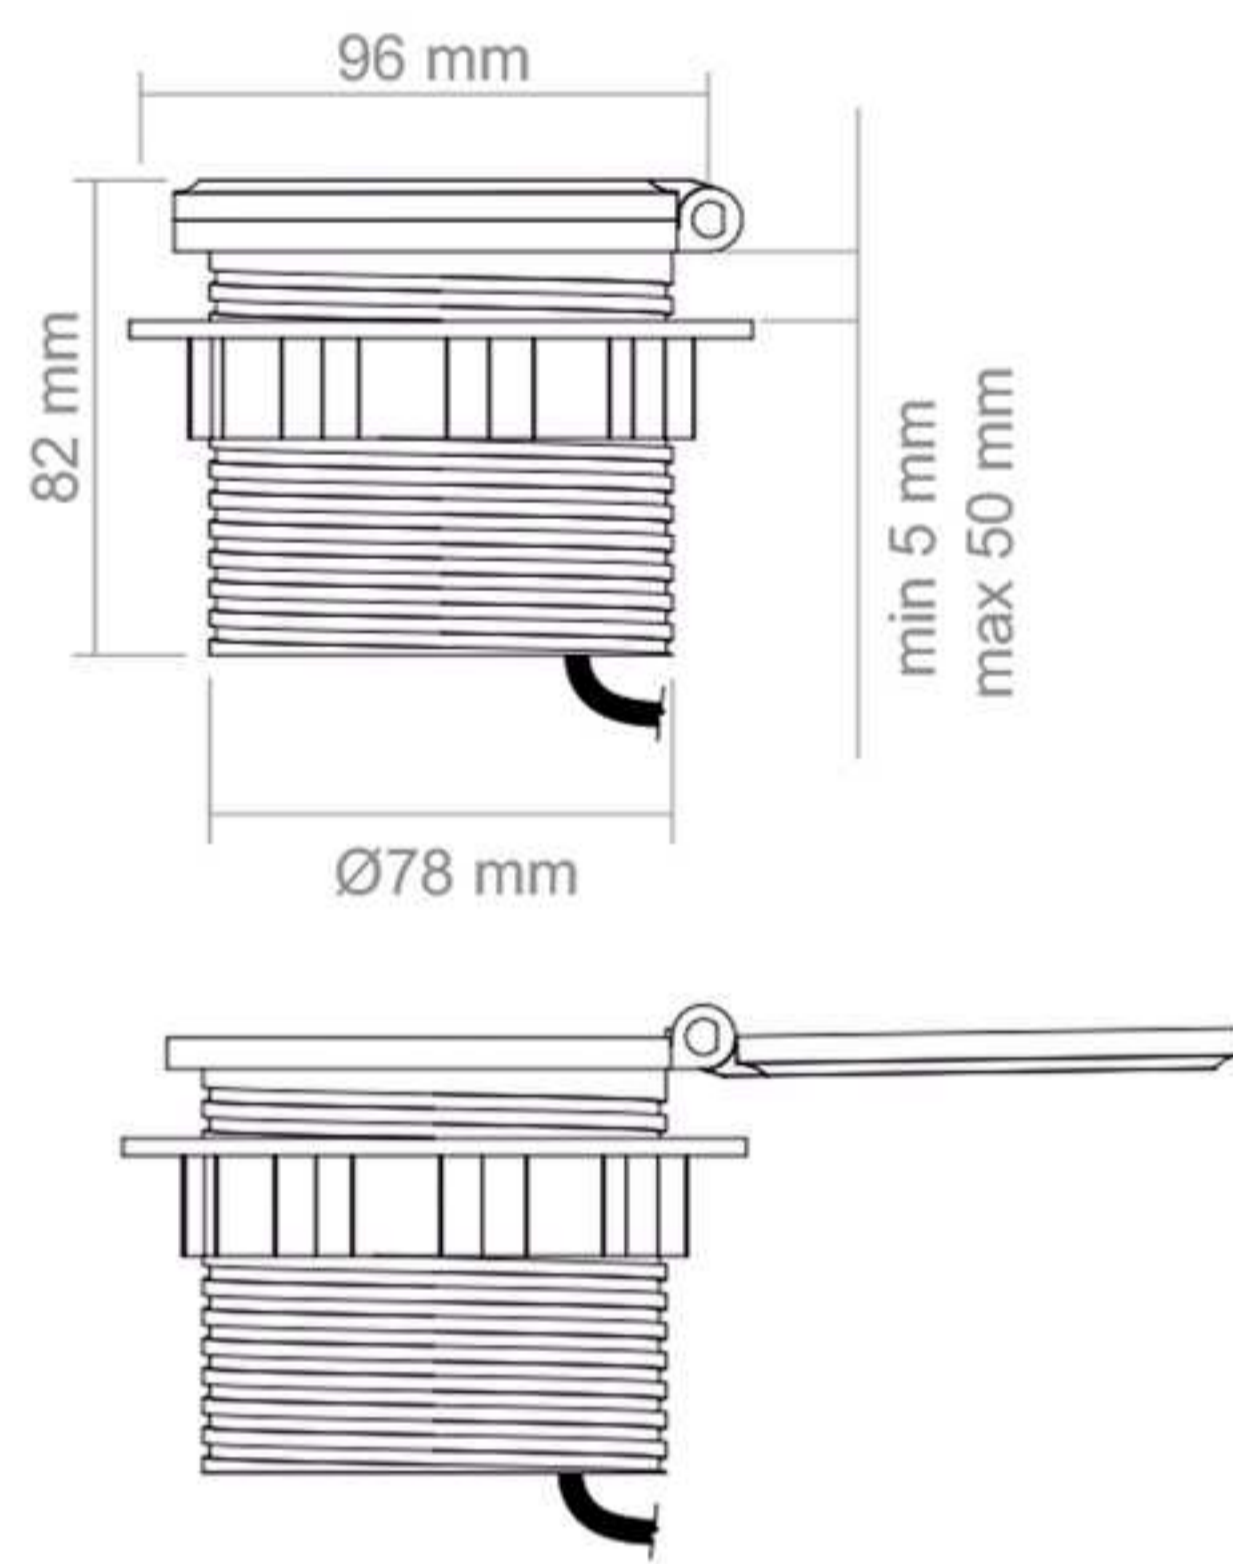

EIGHTBOX USB

Index: 1 x FRENCH TYPE, 1 x USB A, BLACK: **EIGHTBOX-CZ-1FR-1U-01**
1 x FRENCH TYPE, 1 x USB A, STDR: **EIGHTBOX-SN-1FR-1U-01**
1 x FRENCH TYPE, 1 x USB A, WHITE: **EIGHTBOX-BI-1FR-1U-01**

230V AC 50/60Hz | max 3600W | IP20 | Grounding symbol | House icon | 1 m | USB 5V DC 1A | USB-A | 135x60 mm | Recycle symbol | **CE RoHS UK CA** | USB A | FRENCH TYPE

SAMBO BOX

Index: 1 x FRENCH TYPE: **SAMBOBOX-CZ-FR-U-2-01**
1 x SCHUKO: **SAMBOBOX-CZ-DE-U-2-01** 80,19 €

1 x USB A
1 x USB C
5.0V → 2.4A (12.0W)

Inductive charger
O/P.: 5V DC, 5W max.

230V AC 50/60Hz | max 3600W | IP20 | Grounding symbol | House icon | 1,8 m | 2 x USB 5V DC 2,4A | Ø 80 mm | USB-A | USB-C | Recycle symbol | **CE RoHS UK CA**

Additional accessories:

HDMI Module

Index:
SAMBOBOX-MOD-CZ-HD-01
9,31 €

RJ45 Module

Index:
SAMBOBOX-MOD-CZ-RJ-01
6,44 €

USB A Module

Index:
SAMBOBOX-MOD-CZ-U-01
3,58 €

2 X USB CHARGER RECESSED INTO FURNITURE BOARD

Index: GNI-USB-CZ-03 12,53€

1x USB A
1x USB C
5.0V → 2,1A (10,5W)

INPUT 12V DC | OUTPUT 5V DC | IP20 | Grounding symbol | House icon | 2 m | 2 x USB 5V DC 2,1A | 2 m | USB-A | USB-C | Ø 25 mm | Recycle symbol | **CE RoHS UK CA**