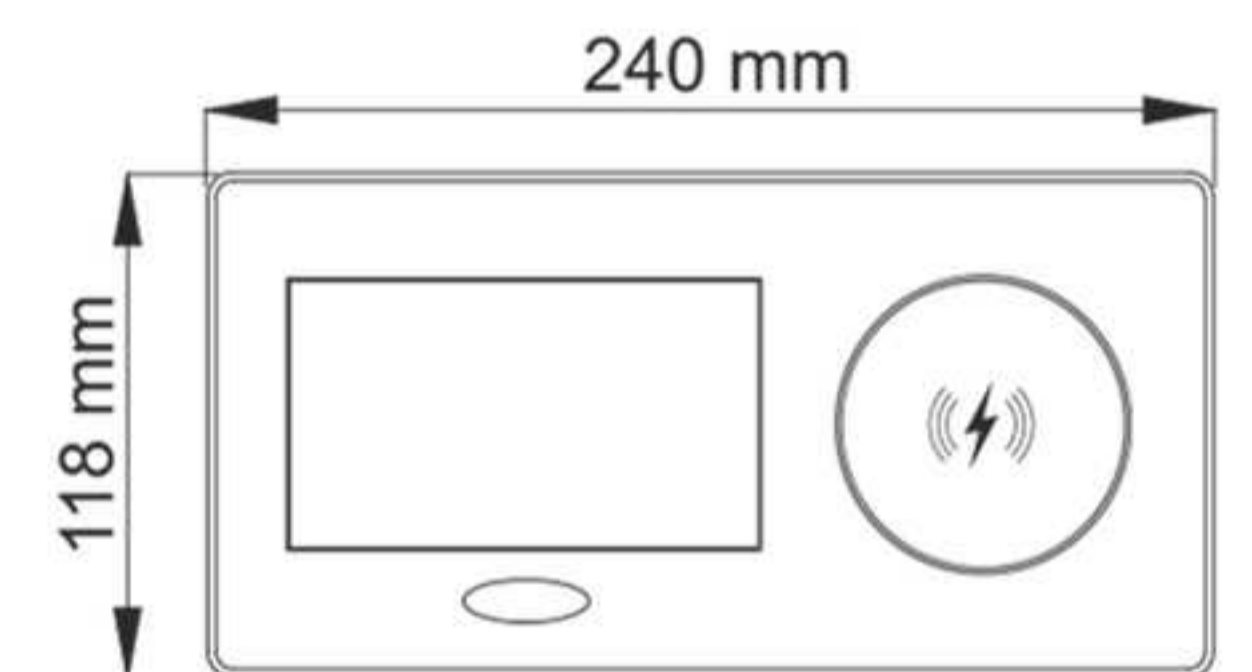

Index: GNI-USB-CZ-03 12,53€

1x USB A
 1x USB C
 5.0V → 2,1A (10,5W)

INPUT 12V DC | OUTPUT 5V DC | IP20 | Grounding symbol | House icon | 2 m | 2 x USB 5V DC 2,1A | 2 m | USB-A | USB-C | Ø 25 mm | Recycle symbol | **CE RoHS UK CA**

FLAT BOX

Index: FLATBOX-SD-3DE-01 53,34

Index: FLATBOX-SD-3DE-UAC-01 71,24

1 x USB A
1 x USB C
5.0V --- 3.1A (15.5W total)

ZEBOX

Index: ZEBOX-CZ-DE-UAC-01 136,04

1 x USB A + 1 x USB C
5.0V --- 2.1A 10.5W (total)