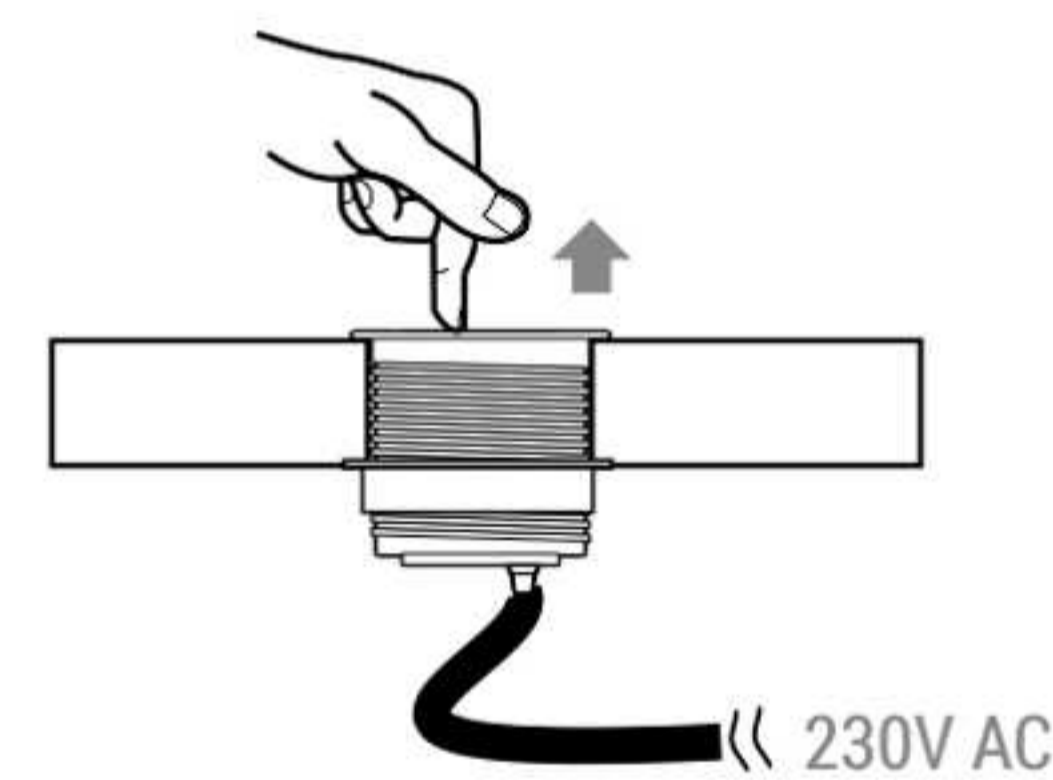

TETRA BOX

Index: 4 x FRENCH TYPE: **TETRABOX-4G-FR-01**
4 x SCHUKO: **TETRABOX-4G-DE-01 67,66 €**

230V AC 50/60Hz | max 3600W | IP20 | Grounding symbol | House icon | 1,4 m | Ø 100 mm | CE | RoHS | UK CA

TETRA BOX USB

Index: 3 x FRENCH TYPE, 2 x USB: **TETRABOX-4G2U-FR-01**
3 x SCHUKO, 2 x USB: **TETRABOX-4G2U-DE-01 92,72 €**