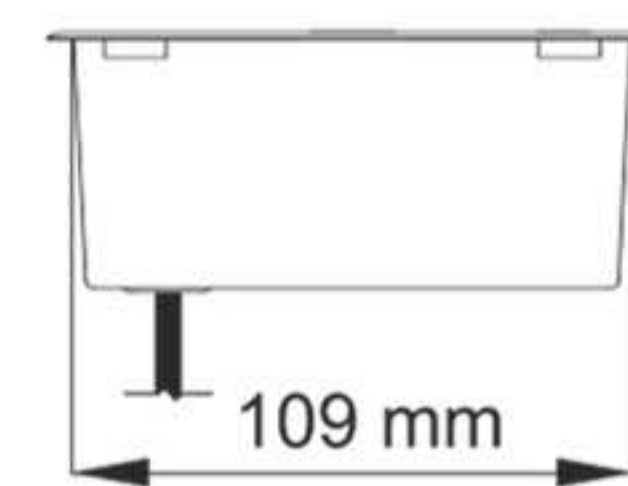

FLAT BOX

Index: FLATBOX-SD-3DE-01 53,34

Index: FLATBOX-SD-3DE-UAC-01 71,24

1 x USB A
1 x USB C
5.0V --- 3.1A (15.5W total)

ZEBOX

Index: ZEBOX-CZ-DE-UAC-01 136,04

1 x USB A + 1 x USB C
5.0V --- 2.1A 10.5W (total)