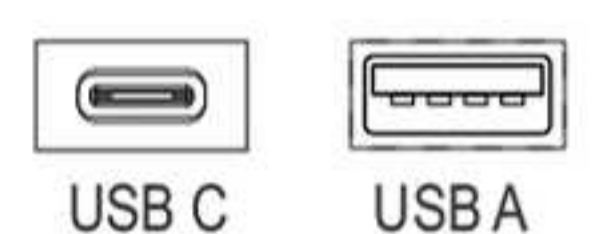

1 x USB A
 1 x USB C
 5.0V → 2.4A (12.0W)

Inductive charger
 O/P.: 5V DC, 5W max.

230V AC 50/60Hz | max 3600W | IP20 | Grounding symbol | House icon | 1,8 m | 2 x USB 5V DC 2,4A | Ø 80 mm | USB-A | USB-C | Recycle symbol | **CE RoHS UK CA**

Additional accessories:

HDMI Module

Index:
SAMBOBOX-MOD-CZ-HD-01
 9,31 €

RJ45 Module

Index:
SAMBOBOX-MOD-CZ-RJ-01
 6,44 €

USB A Module

Index:
SAMBOBOX-MOD-CZ-U-01
 3,58 €

2 X USB CHARGER RECESSED INTO FURNITURE BOARD

Index: GNI-USB-CZ-03 12,53€

1x USB A
 1x USB C
 5.0V → 2,1A (10,5W)

INPUT 12V DC | OUTPUT 5V DC | IP20 | Grounding symbol | House icon | 2 m | 2 x USB 5V DC 2,1A | 2 m | USB-A | USB-C | Ø 25 mm | Recycle symbol | **CE RoHS UK CA**