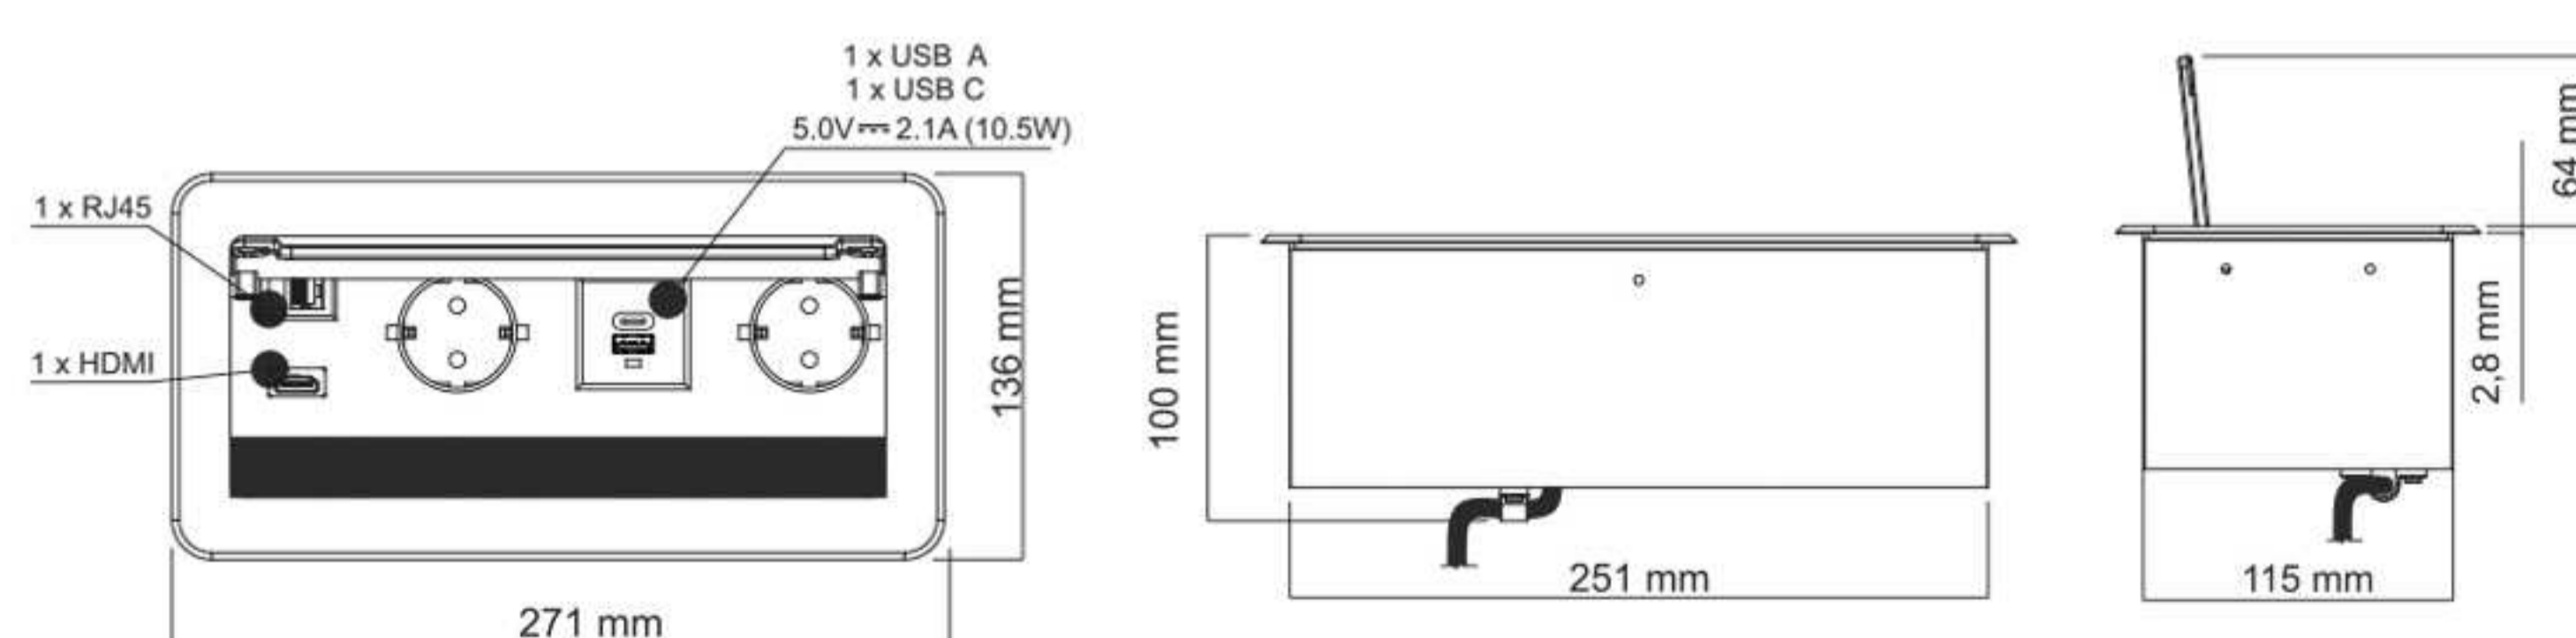

Index: 2 x FRENCH TYPE, 1 x USB A, 1 x USB C, 1,5 m: **INBOX-CZ-FR-1,5-02**
2 x FRENCH TYPE, 1 x USB A, 1 x USB C, 3 m: **INBOX-CZ-FR-3,0-02**
2 x SCHUKO, 1 x USB A, 1 x USB C, 1,5 m: **INBOX-CZ-DE-1,5-02 89,50€**
2 x SCHUKO, 1 x USB A, 1 x USB C, 3 m: **INBOX-CZ-DE-3,0-02 89,50€**