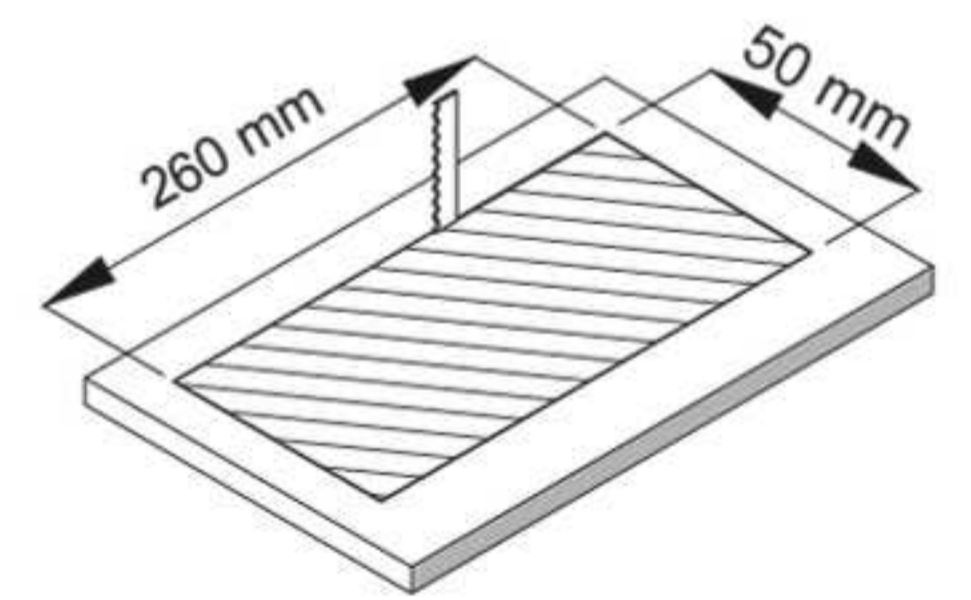

FLAT BOX

Index: FLATBOX-SD-3DE-01 53,34

Index: FLATBOX-SD-3DE-UAC-01 71,24

1 x USB A
1 x USB C
5.0V --- 3.1A (15.5W total)

ZEBOX

Index: ZEBOX-CZ-DE-UAC-01 136,04

1 x USB A + 1 x USB C
5.0V --- 2.1A 10.5W (total)