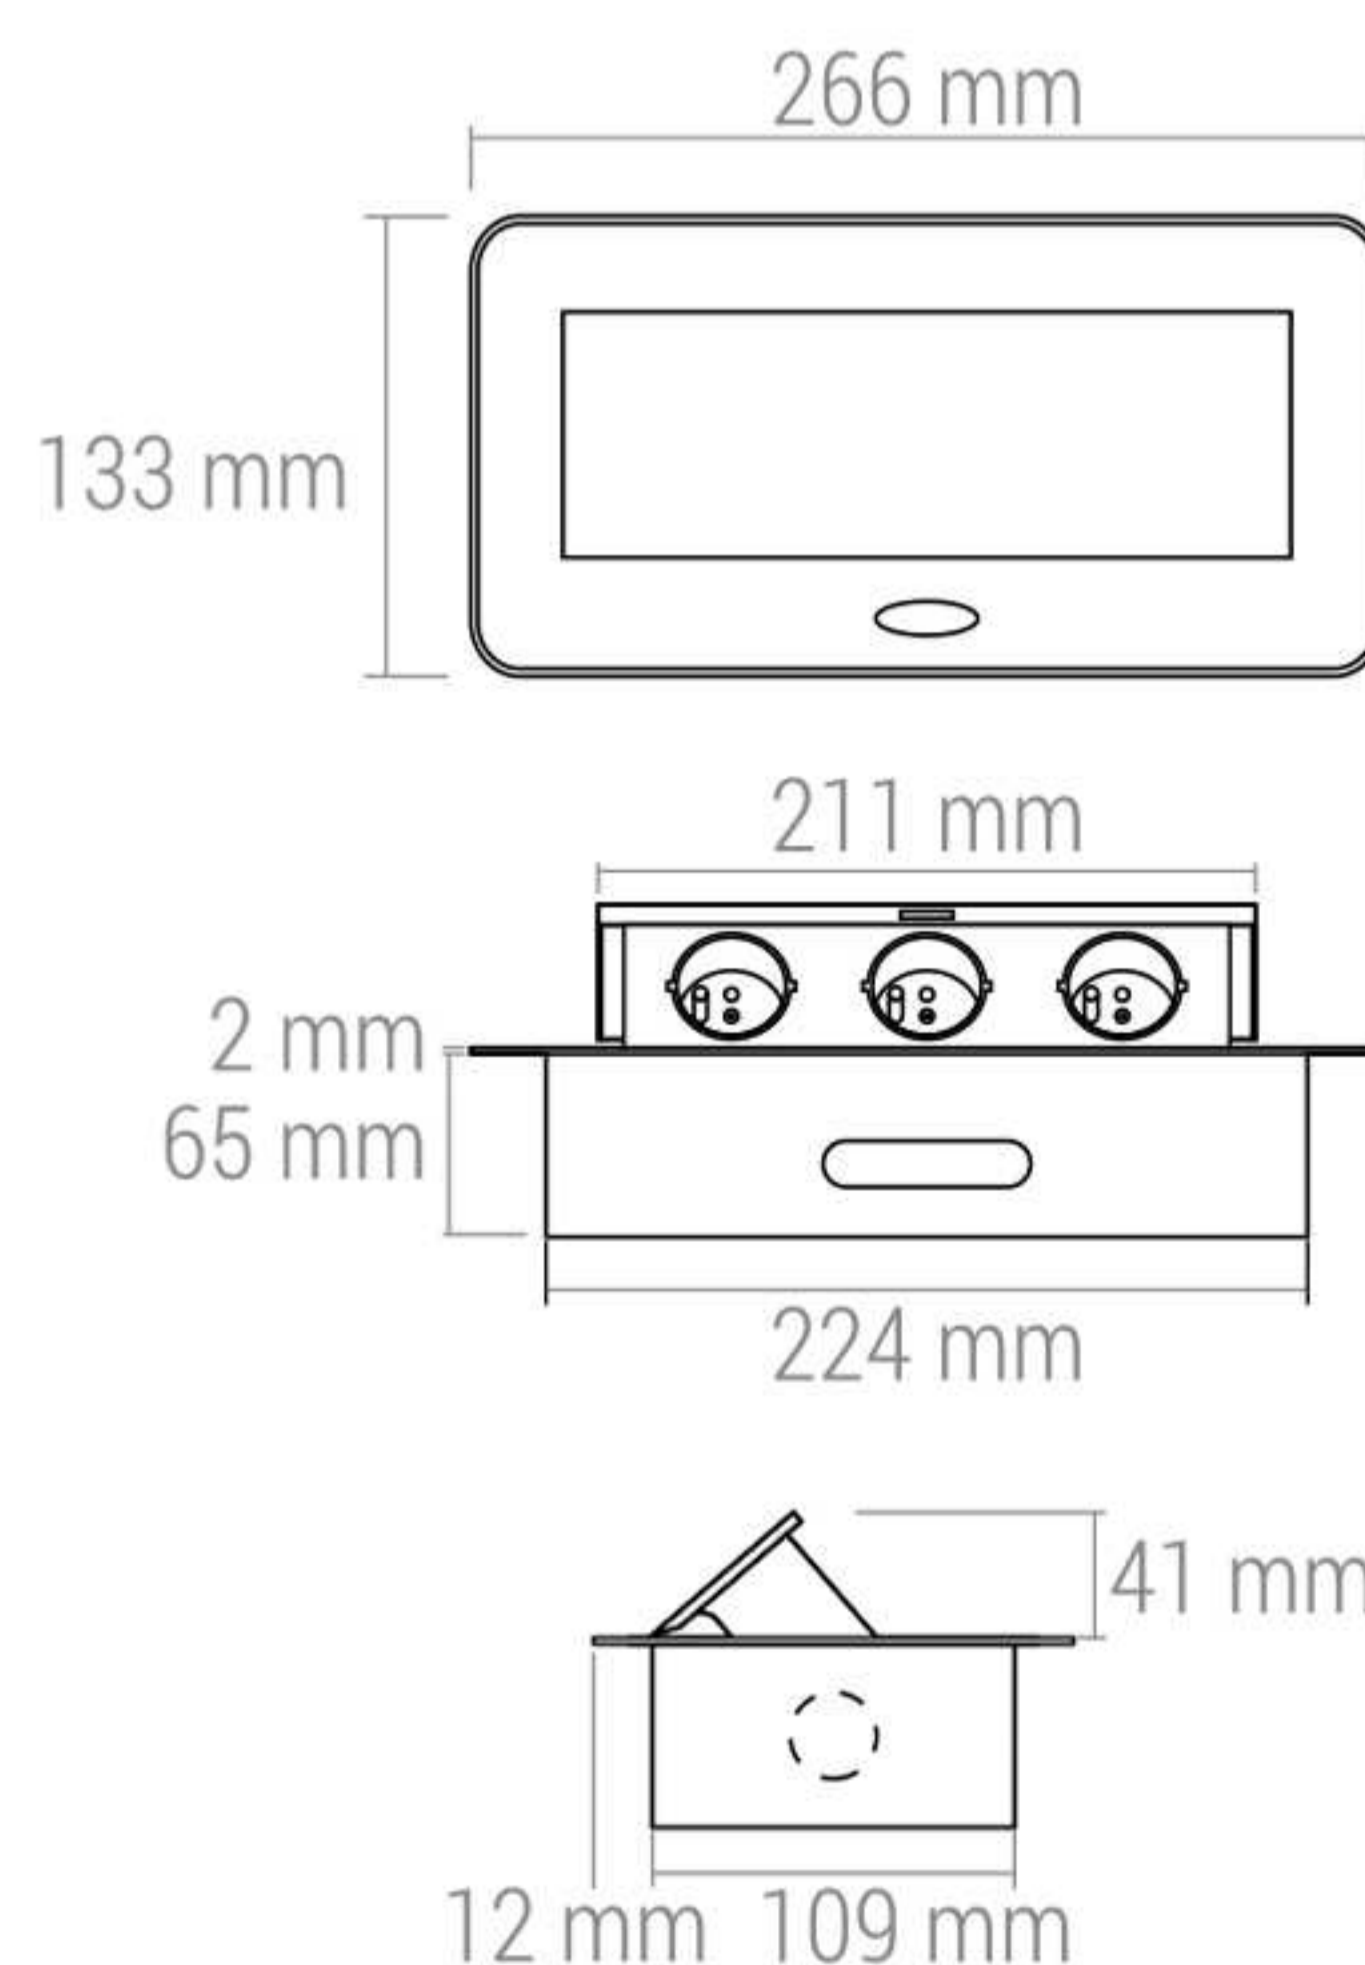

DESK BOX

Index: 3 x FRENCH TYPE, 2 x USB: **DESKBOX-SD-3FR-UAC-01**

3 x SCHUKO, 2 x USB: **DESKBOX-SD-3DE-UAC-01 71,25€**

SOCKET WITH SWITCH AND FLAP

Index: **GNI-M-KL-SCH-BI-1 10,74€**

KOMBI BOX WITH 1,5 M/ 3 M POWER CABLE AND PLUG WITH ELECTRICAL GROUNDING

Index: 3 x FRENCH TYPE, 1,5 m: **KOMB-ALU-DE-1,5-M02**

KOMB-BI-DE-1,5-M02

KOMB-CZ-DE-1,5-M02

3 x FRENCH TYPE, 3 m: **KOMB-ALU-FR-3,0-M02**

KOMB-BI-FR-3,0-M02

KOMB-CZ-FR-3,0-M02

3 x SCHUKO, 1,5 m: **KOMB-ALU-DE-1,5-M01W 72,67€**

KOMB-BI-DE-1,5-M01W 72,67€

KOMB-CZ-DE-1,5-M01W 72,67€

3 x SCHUKO, 3 m: **KOMB-ALU-DE-M01W 76,61€**

KOMB-BI-DE-M01W 76,61€

KOMB-CZ-DE-M01W 76,61€