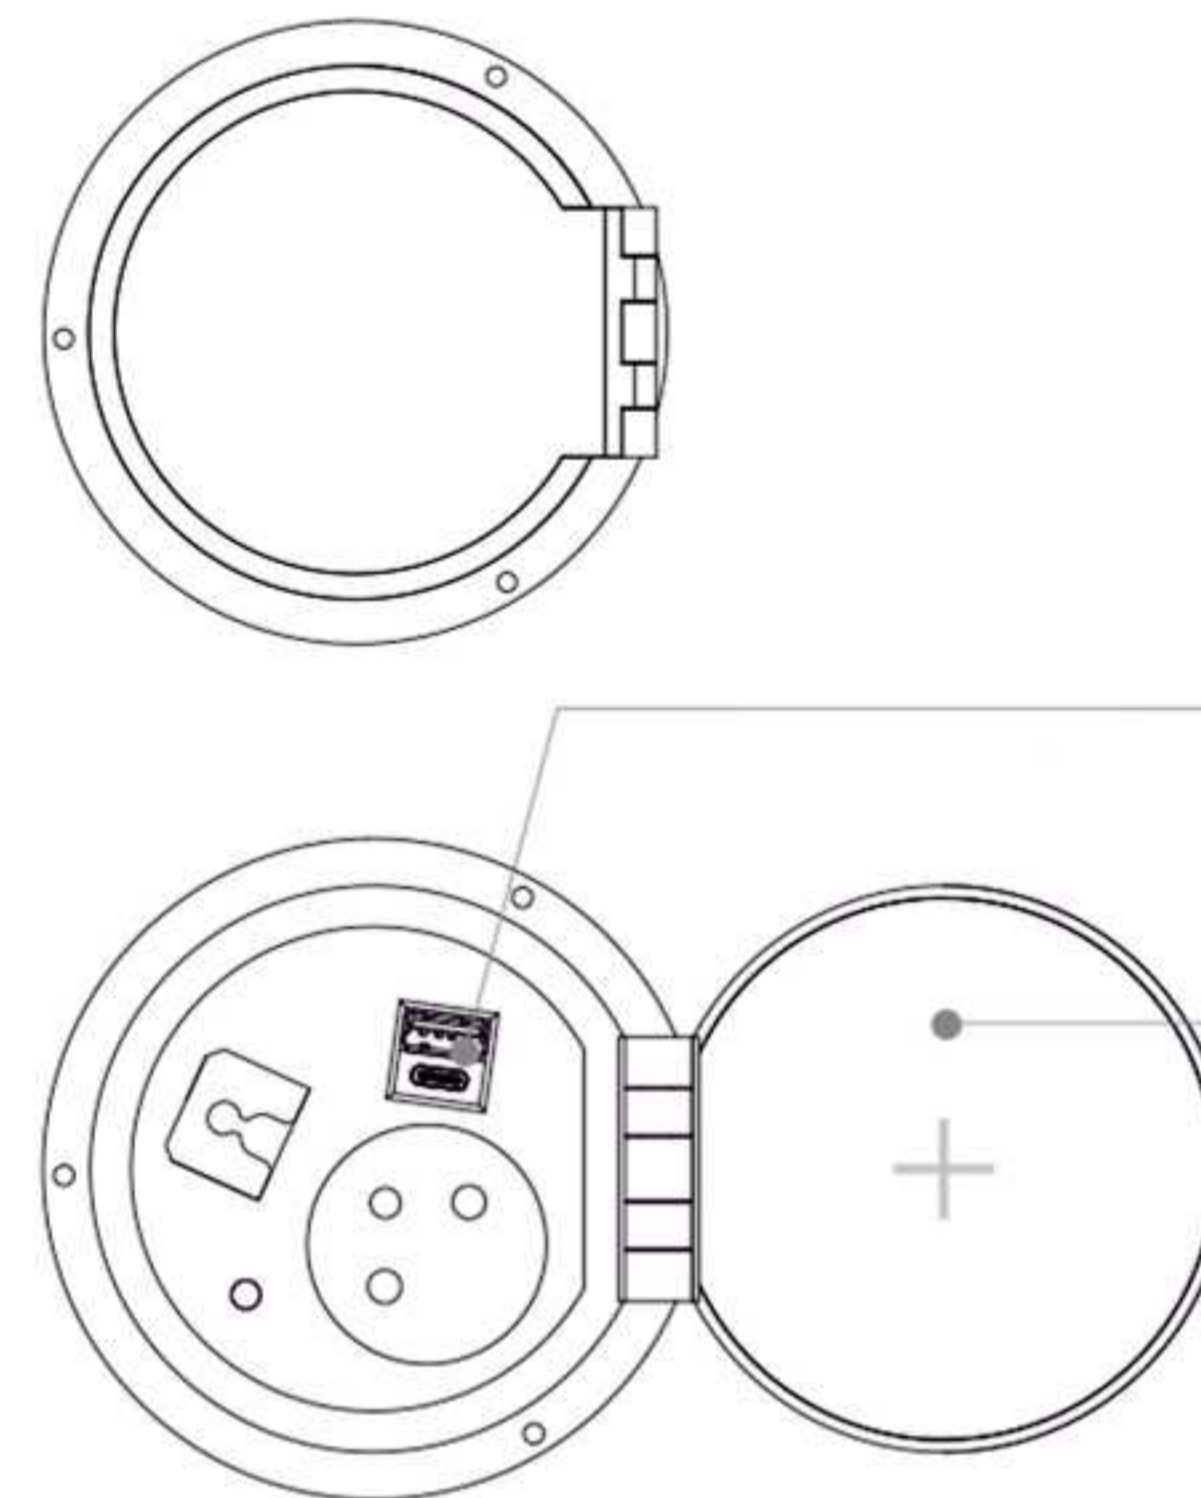

Index: 1 x FRENCH TYPE: **SAMBOBOX-CZ-FR-U-2-01**
1 x SCHUKO: **SAMBOBOX-CZ-DE-U-2-01** 80,19 €

1 x USB A
1 x USB C
5.0V → 2.4A (12.0W)

Inductive charger
O/P.: 5V DC, 5W max.

230V AC 50/60Hz | max 3600W | IP20 | Grounding symbol | House icon | 1,8 m | 2 x USB 5V DC 2,4A | Ø 80 mm | USB-A | USB-C | Recycle symbol | **CE RoHS UK CA**

Additional accessories:

HDMI Module

Index:
SAMBOBOX-MOD-CZ-HD-01
9,31 €

RJ45 Module

Index:
SAMBOBOX-MOD-CZ-RJ-01
6,44 €

USB A Module

Index:
SAMBOBOX-MOD-CZ-U-01
3,58 €