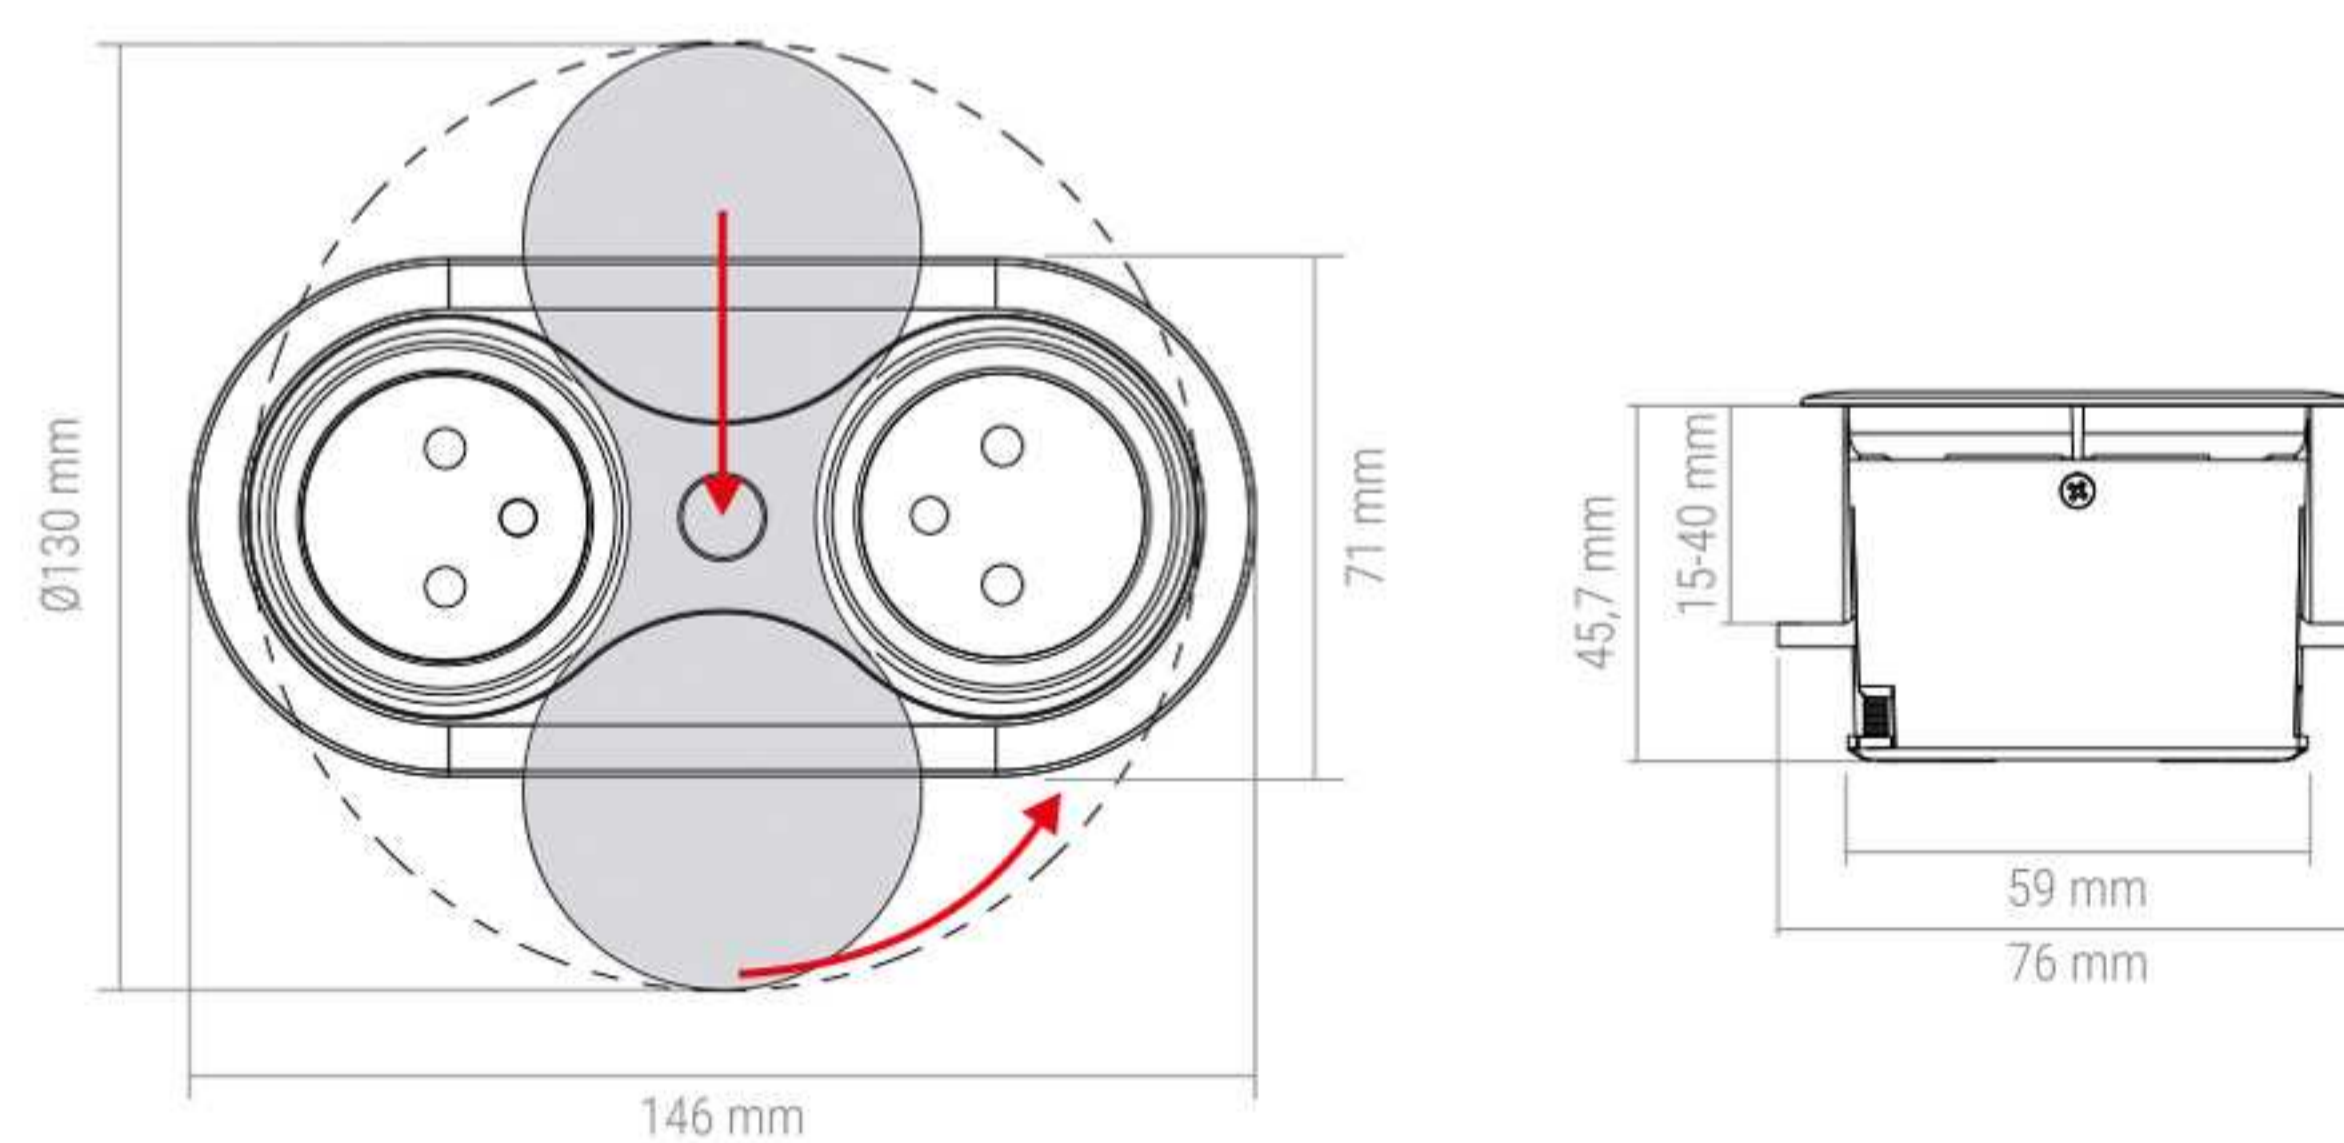

1 x SCHUKO, 1 x USB A, STDR: **SLIDEBOX-1G1U-DE-01** 56,92 €

EIGHTBOX

Index: 2 x FRENCH TYPE, BLACK: **EIGHTBOX-CZ-2FR-01**

2 x FRENCH TYPE, WHITE: **EIGHTBOX-BI-2FR-01**

2 x FRENCH TYPE, STDR: **EIGHTBOX-SN-2FR-01**