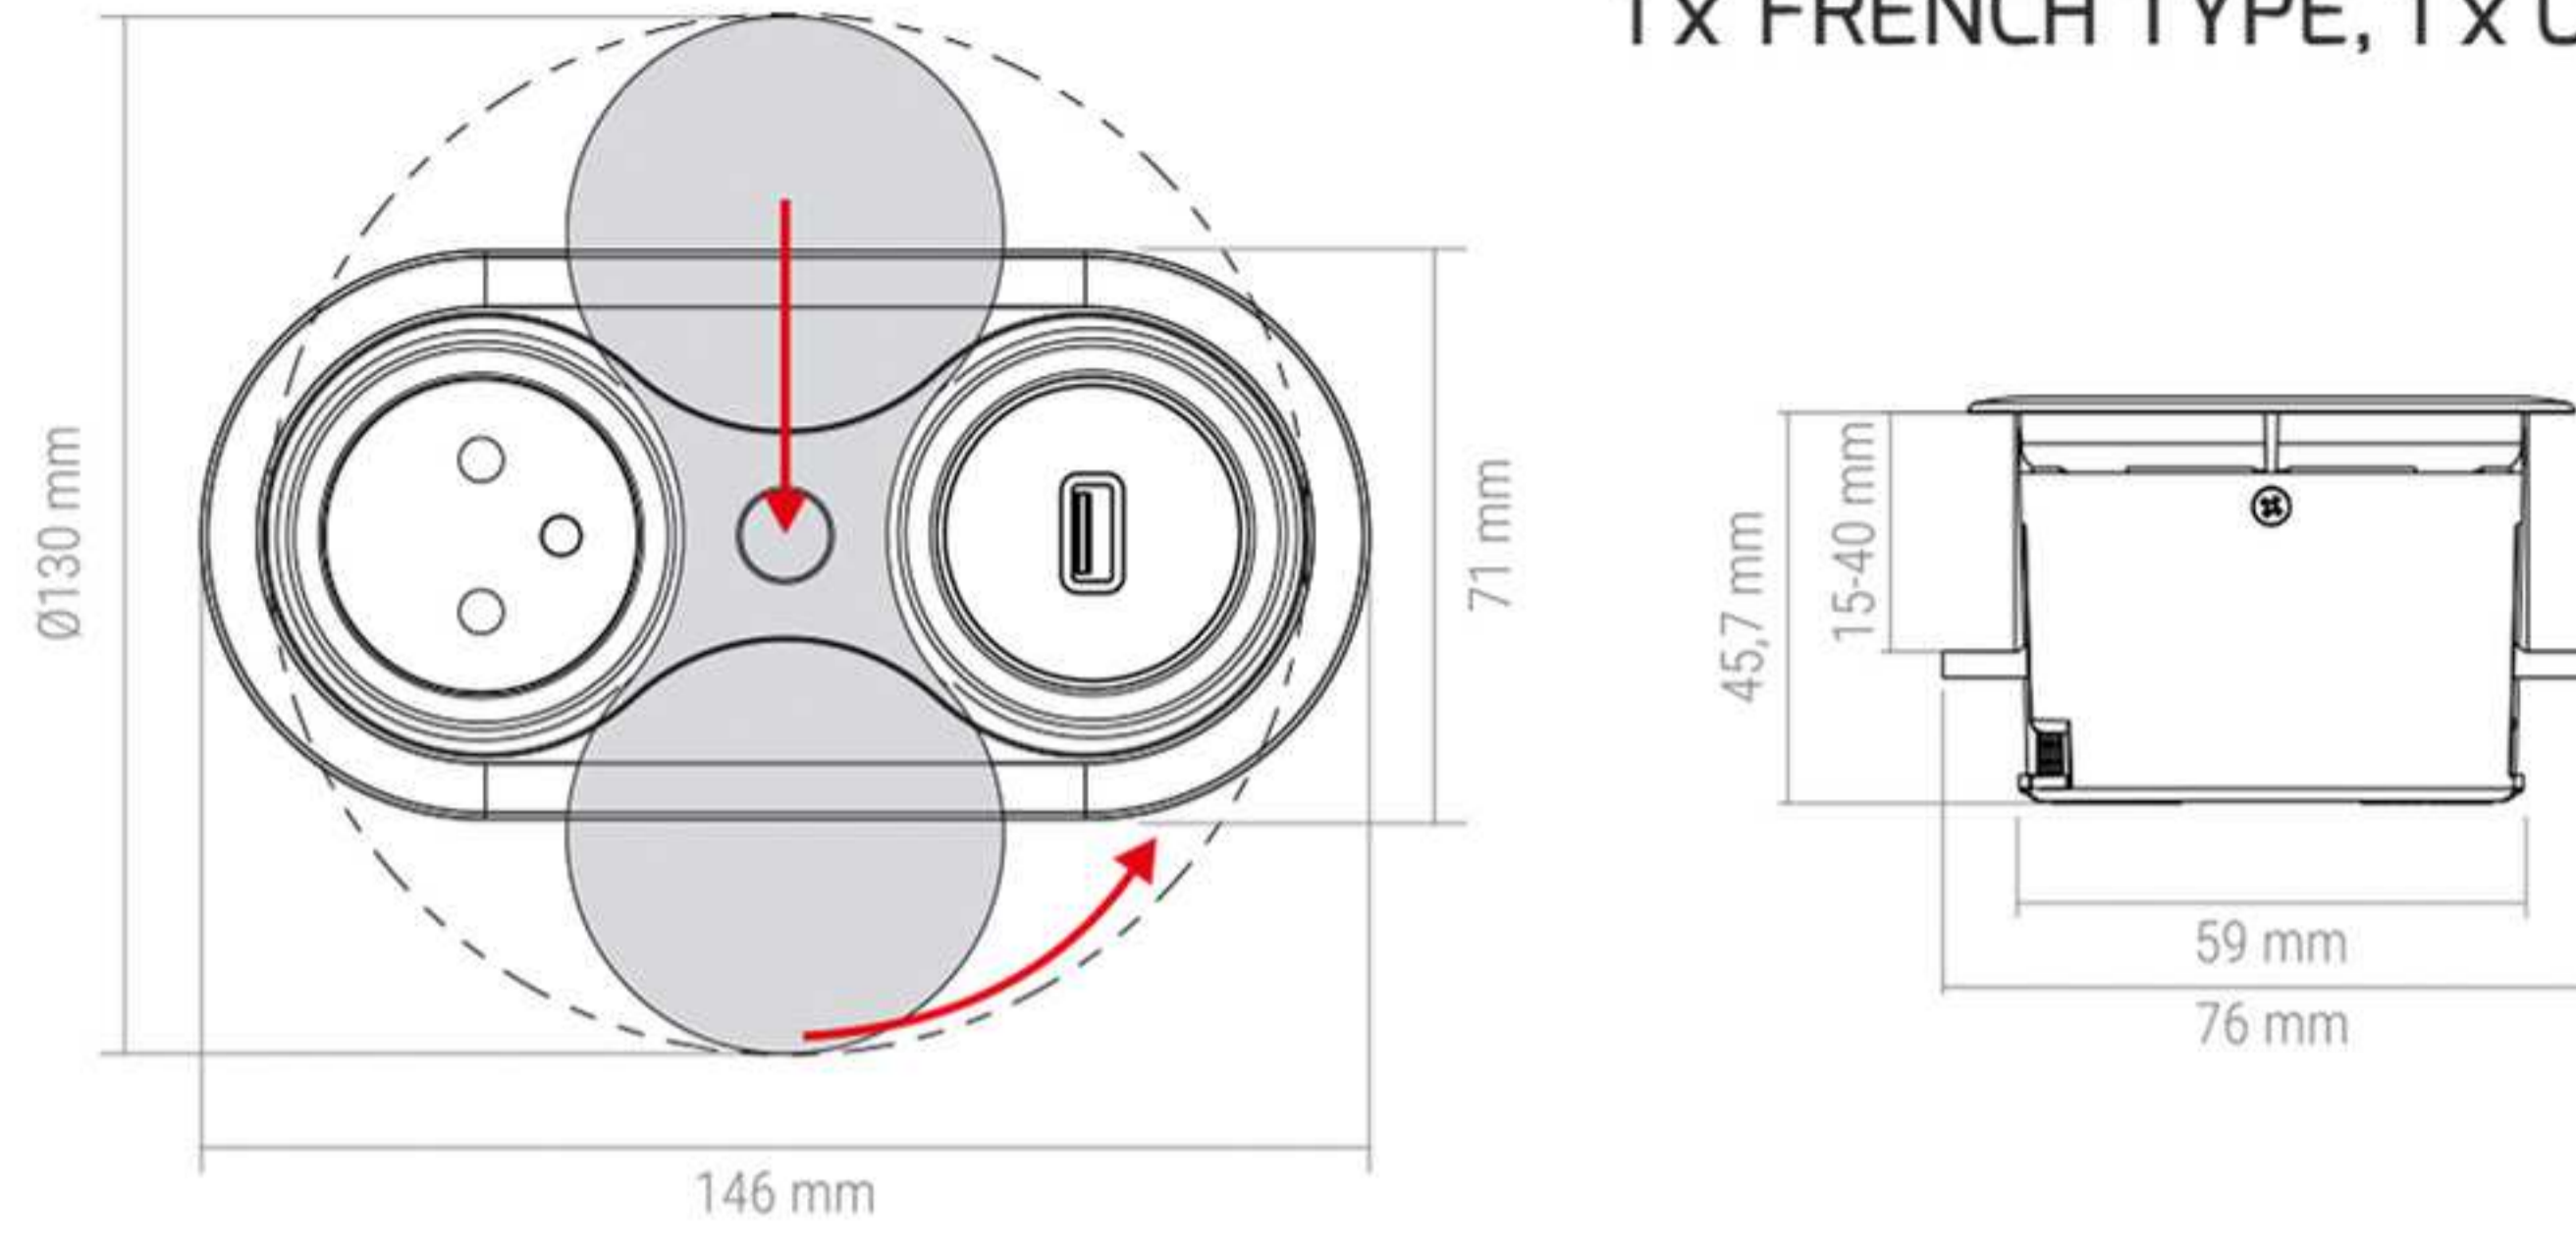

Index: 1 x FRENCH TYPE, 1 x USB A, BLACK: **EIGHTBOX-CZ-1FR-1U-01**
1 x FRENCH TYPE, 1 x USB A, STDR: **EIGHTBOX-SN-1FR-1U-01**
1 x FRENCH TYPE, 1 x USB A, WHITE: **EIGHTBOX-BI-1FR-1U-01**

230V AC 50/60Hz | max 3600W | IP20 | Grounding symbol | House icon | 1 m | USB 5V DC 1A | USB-A | 135x60 mm | Recycle symbol | **CE RoHS UK CA** | USB A | FRENCH TYPE