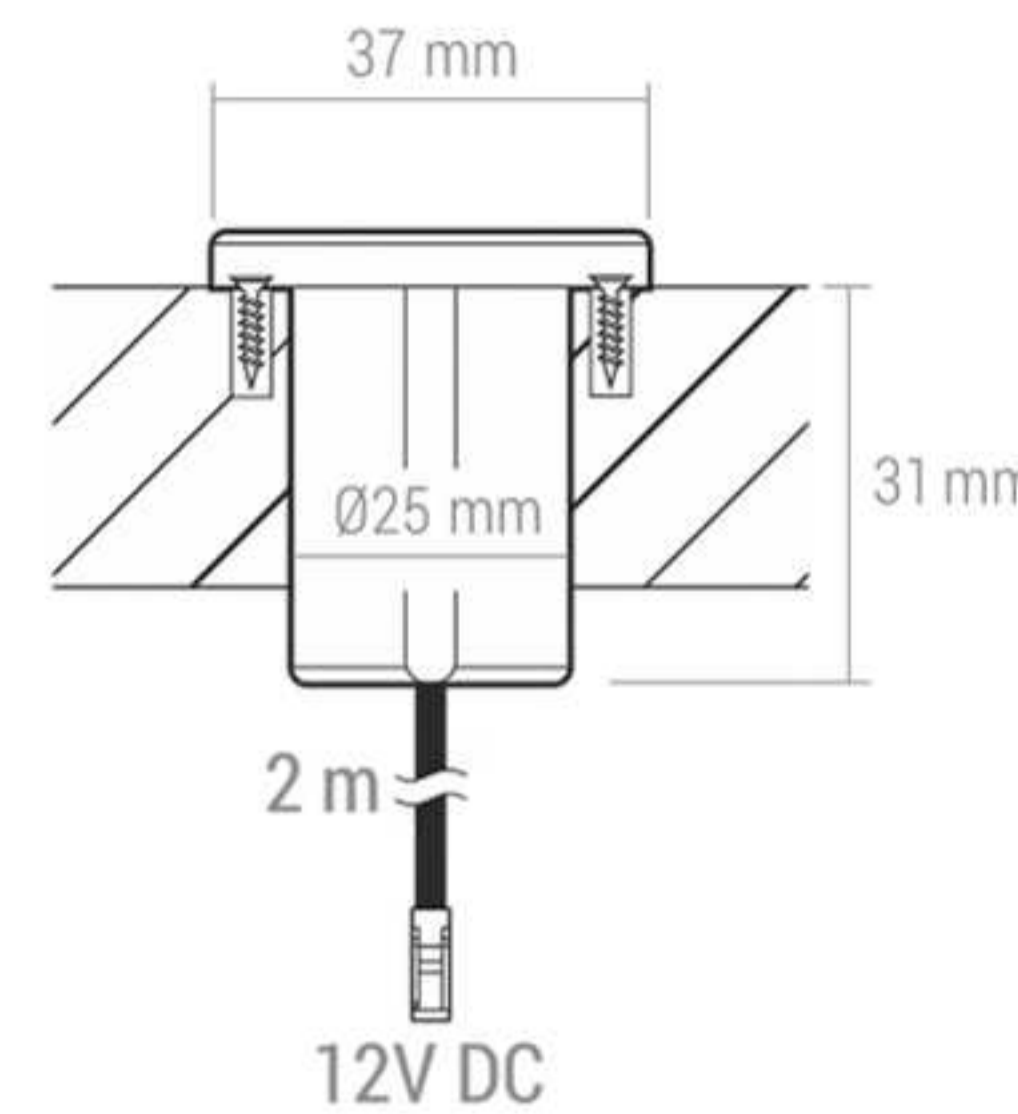

1 x USB A
 1 x USB C
 5.0V → 2.4A (12.0W)

Inductive charger
 O/P.: 5V DC, 5W max.

230V AC 50/60Hz | max 3600W | IP20 | Grounding symbol | House icon | 1,8 m | 2 x USB 5V DC 2,4A | Ø 80 mm | USB-A | USB-C | Recycle symbol | **CE RoHS UK CA**

Additional accessories:

HDMI Module

Index:
SAMBOBOX-MOD-CZ-HD-01
 9,31 €

RJ45 Module

Index:
SAMBOBOX-MOD-CZ-RJ-01
 6,44 €

USB A Module

Index:
SAMBOBOX-MOD-CZ-U-01
 3,58 €

2 X USB CHARGER RECESSED INTO FURNITURE BOARD

Index: GNI-USB-CZ-03 12,53€

1x USB A
 1x USB C
 5.0V → 2,1A (10,5W)

INPUT 12V DC | OUTPUT 5V DC | IP20 | Grounding symbol | House icon | 2 m | 2 x USB 5V DC 2,1A | 2 m | USB-A | USB-C | Ø 25 mm | Recycle symbol | **CE RoHS UK CA**