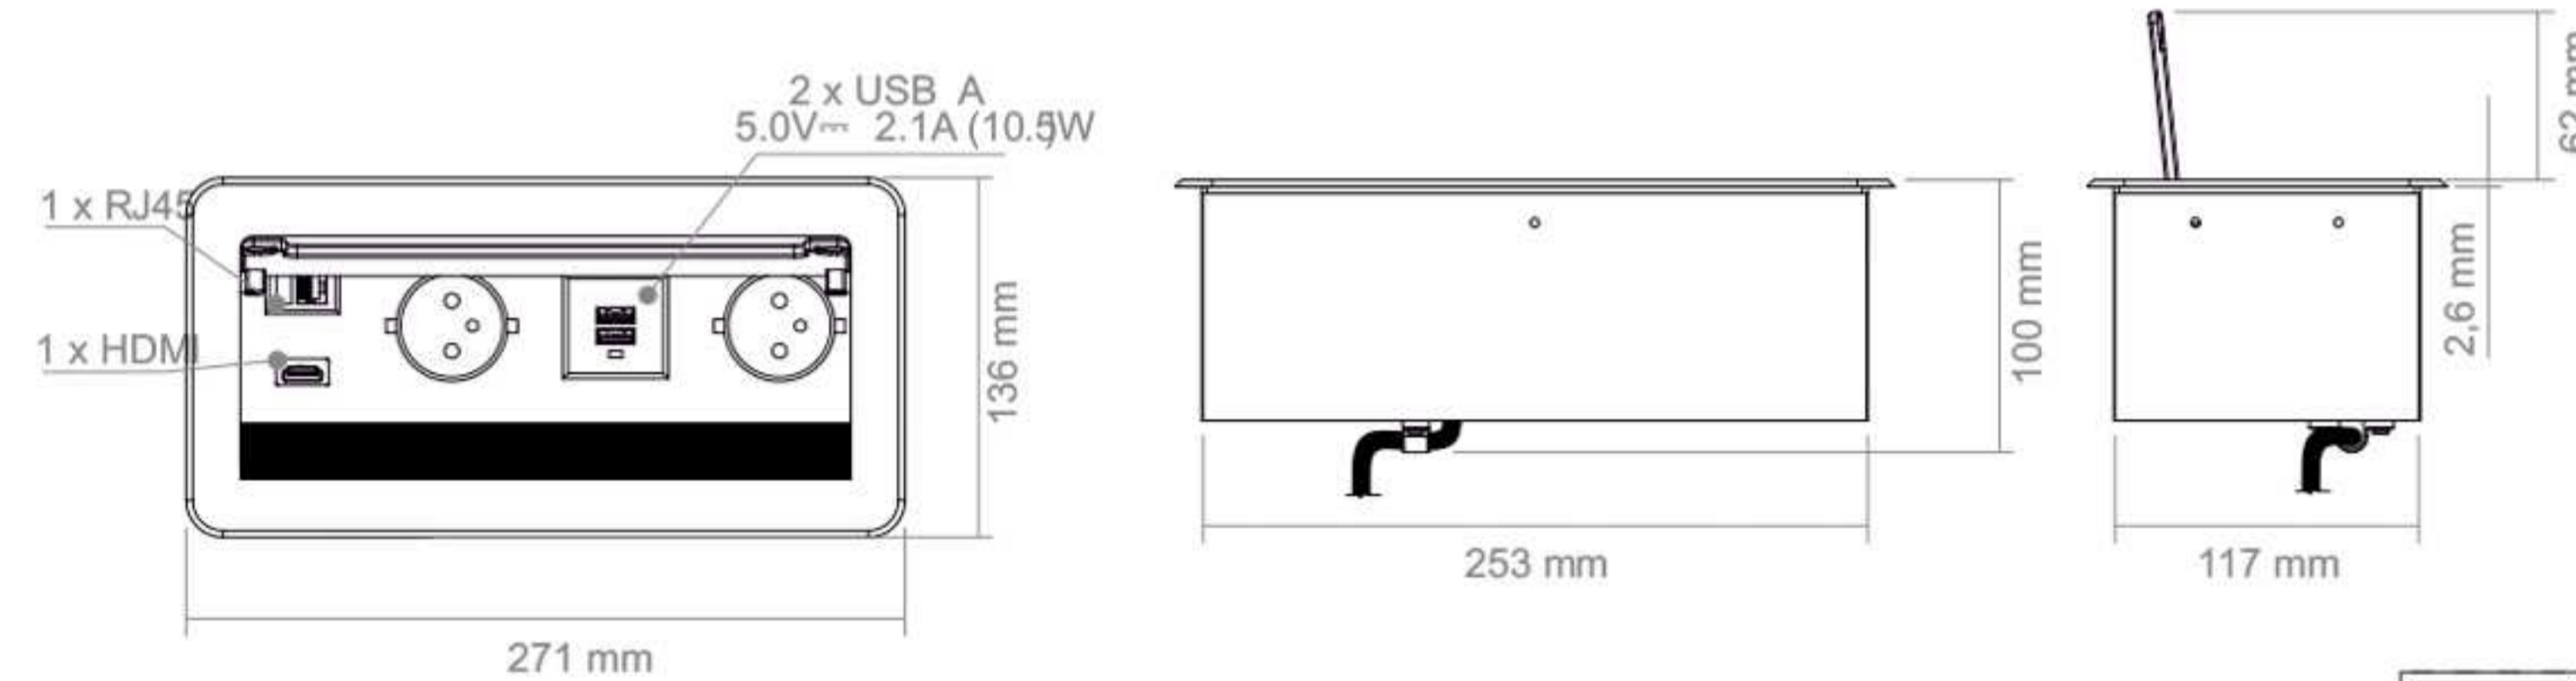

INBOX

Index: 2 x FRENCH TYPE, 2 x USB, 1,5 m: **INBOX-SR-FR-1,5-01**
2 x FRENCH TYPE, 2 x USB, 3 m: **INBOX-SR-FR-3,0-01**
2 x SCHUKO, 2 x USB, 1,5 m: **INBOX-SR-DE-1,5-01 79,83€**
2 x SCHUKO, 2 x USB, 3 m: **INBOX-SR-DE-3,0-01 83,77€**