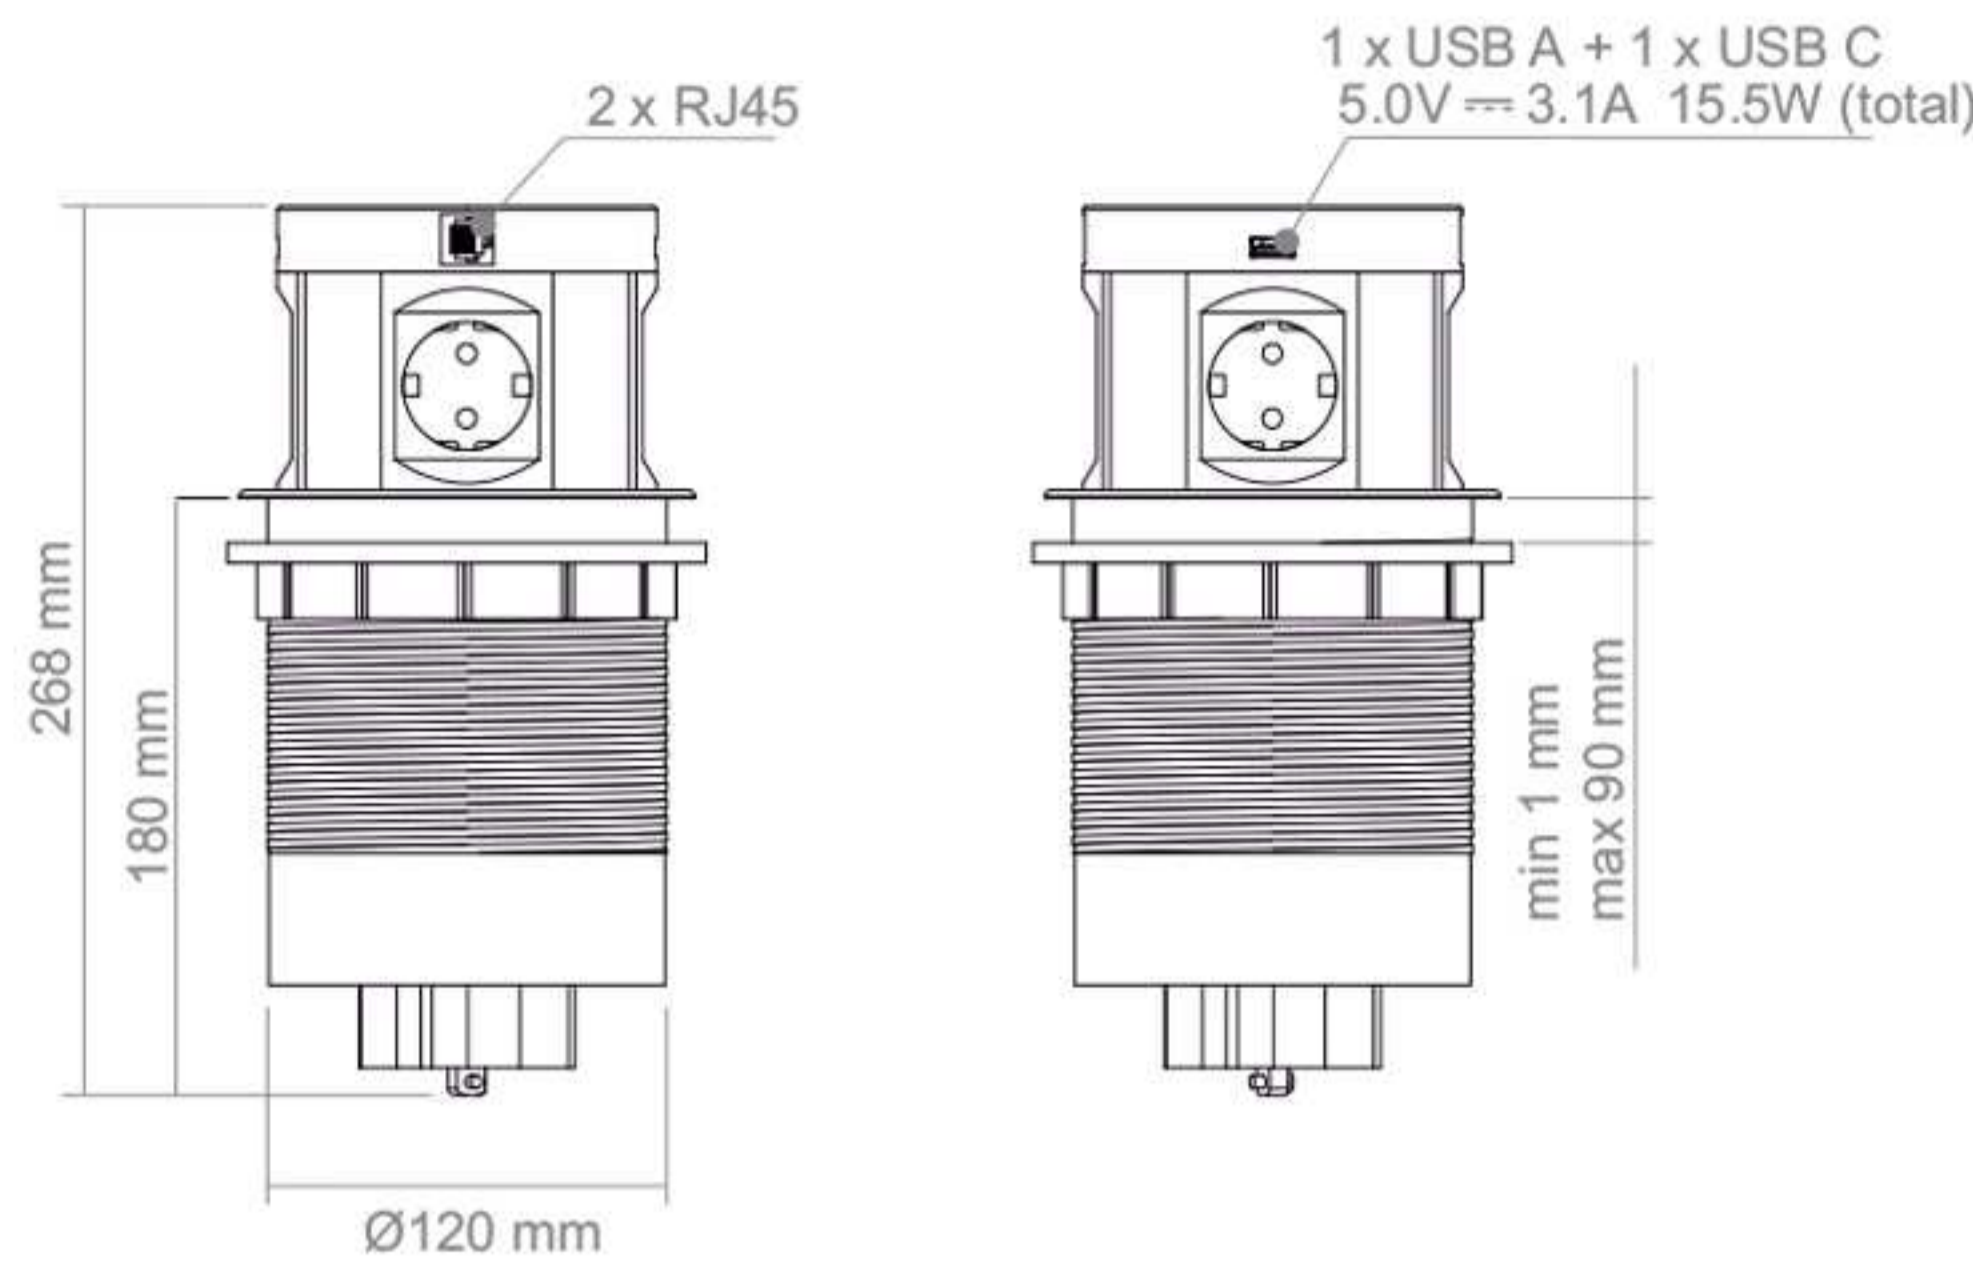

4 x 230V AC
 1 x USB A
 1 x USB C
 2 x RJ45

230V AC 50/60Hz | max 3600W | IP20 | Grounding symbol | House icon | 1,7 m | 2 x 2 m | USB A & C 5.0V ~ 3.1A (15.5W TOTAL) | USB-A | USB-C | 2 x RJ45 | Ø 122 mm | CE | RoHS | UK CA