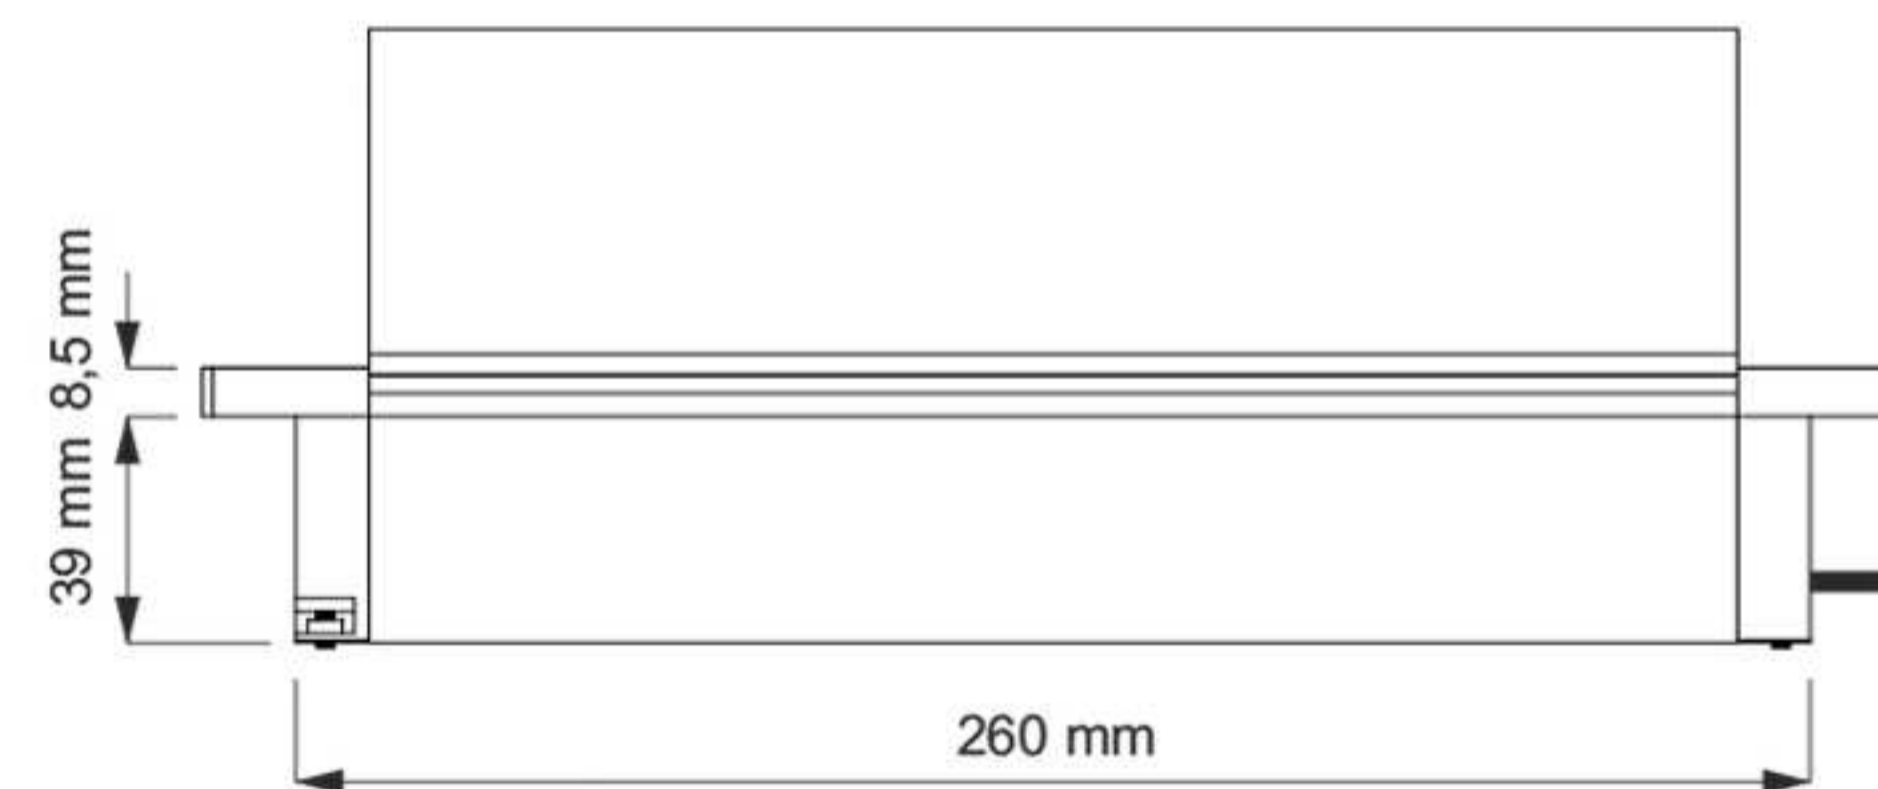

FLAT BOX

Index: FLATBOX-SD-3DE-01 53,34

Index: FLATBOX-SD-3DE-UAC-01 71,24

1 x USB A
1 x USB C
5.0V --- 3.1A (15.5W total)

ZEBOX

Index: ZEBOX-CZ-DE-UAC-01 136,04

1 x USB A + 1 x USB C
5.0V --- 2.1A 10.5W (total)