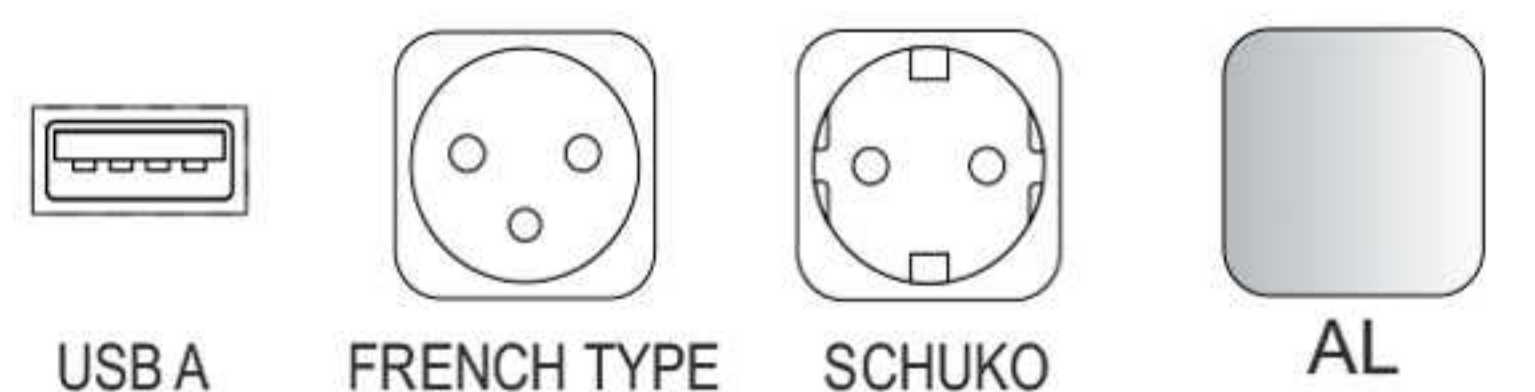

230V AC 50/60Hz | max 3600W | IP20 | Grounding symbol | House icon | 1,4 m | 2 x USB 5V DC 2,4A | 2 x USB-A | Ø 100 mm | CE | RoHS | UK CA