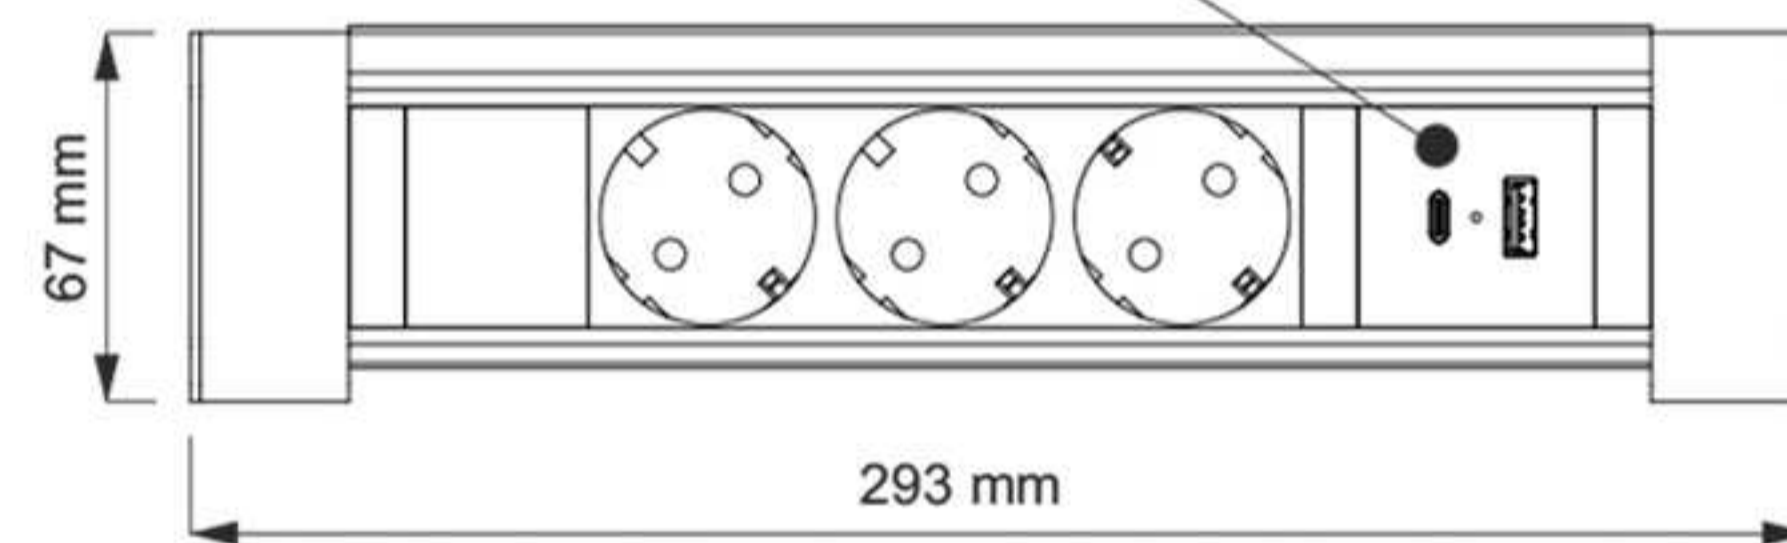

FLAT BOX

Index: FLATBOX-SD-3DE-01 53,34

Index: FLATBOX-SD-3DE-UAC-01 71,24

1 x USB A
1 x USB C
5.0V --- 3.1A (15.5W total)

ZEBOX

Index: ZEBOX-CZ-DE-UAC-01 136,04

1 x USB A + 1 x USB C
5.0V --- 2.1A 10.5W (total)