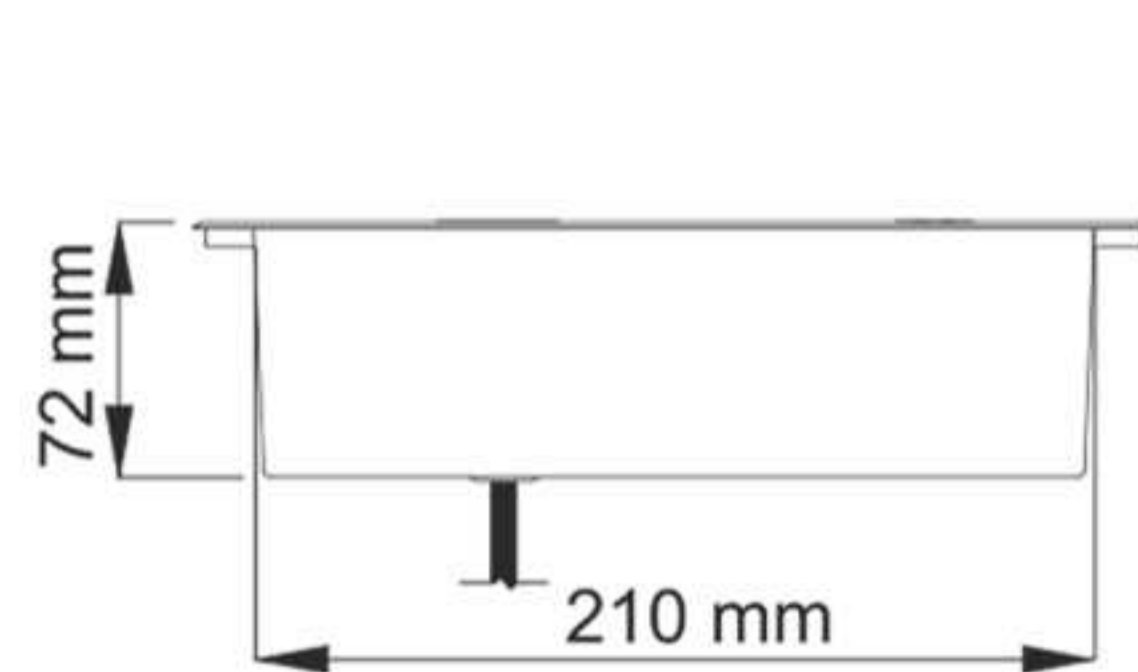

FLAT BOX

Index: FLATBOX-SD-3DE-01 53,34

Index: FLATBOX-SD-3DE-UAC-01 71,24

1 x USB A
1 x USB C
5.0V --- 3.1A (15.5W total)

ZEBOX

Index: ZEBOX-CZ-DE-UAC-01 136,04

1 x USB A + 1 x USB C
5.0V --- 2.1A 10.5W (total)