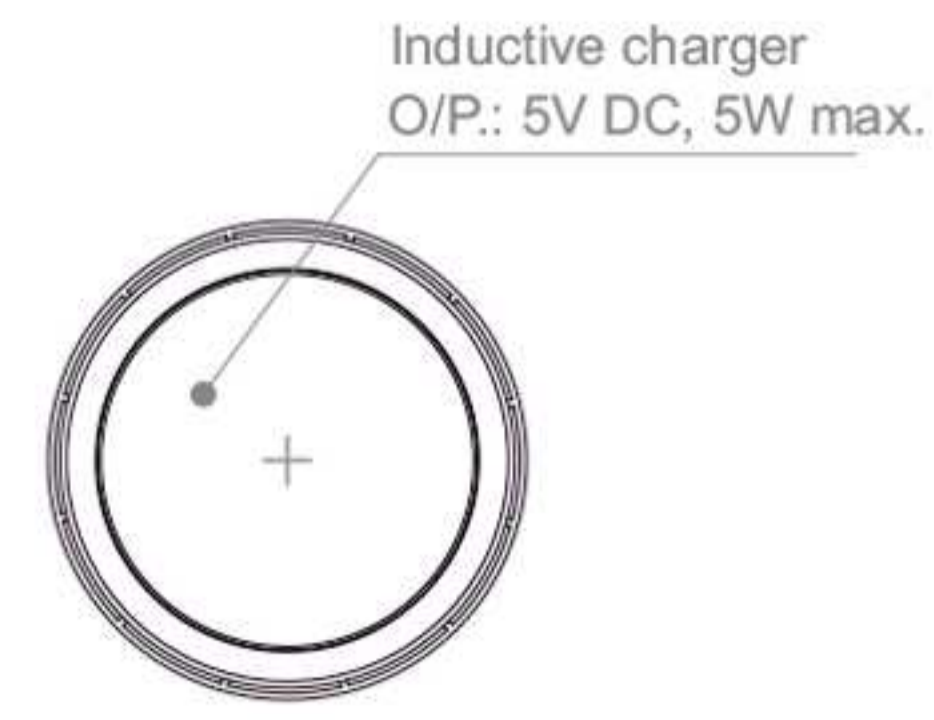

MULTI BOX

Index: 4 x FRENCH TYPE, 1 x USB A, 1 x USB C, 2 x RJ45: **MULTIBOX-CZ-4DE-UAC-RJ-01 150,36 €**
4 x SCHUKO, 1 x USB A, 1 x USB C, 2 x RJ45: **MULTIBOX-CZ-4FR-UAC-RJ-01**
4 x FRENCH TYPE, 1 x USB A, 1 x USB C, 2 x RJ45: **MULTIBOX-BI-4DE-UAC-RJ-2-01 161,10 €**
4 x SCHUKO, 1 x USB A, 1 x USB C, 2 x RJ45: **MULTIBOX-BI-4FR-UAC-RJ-2-01**