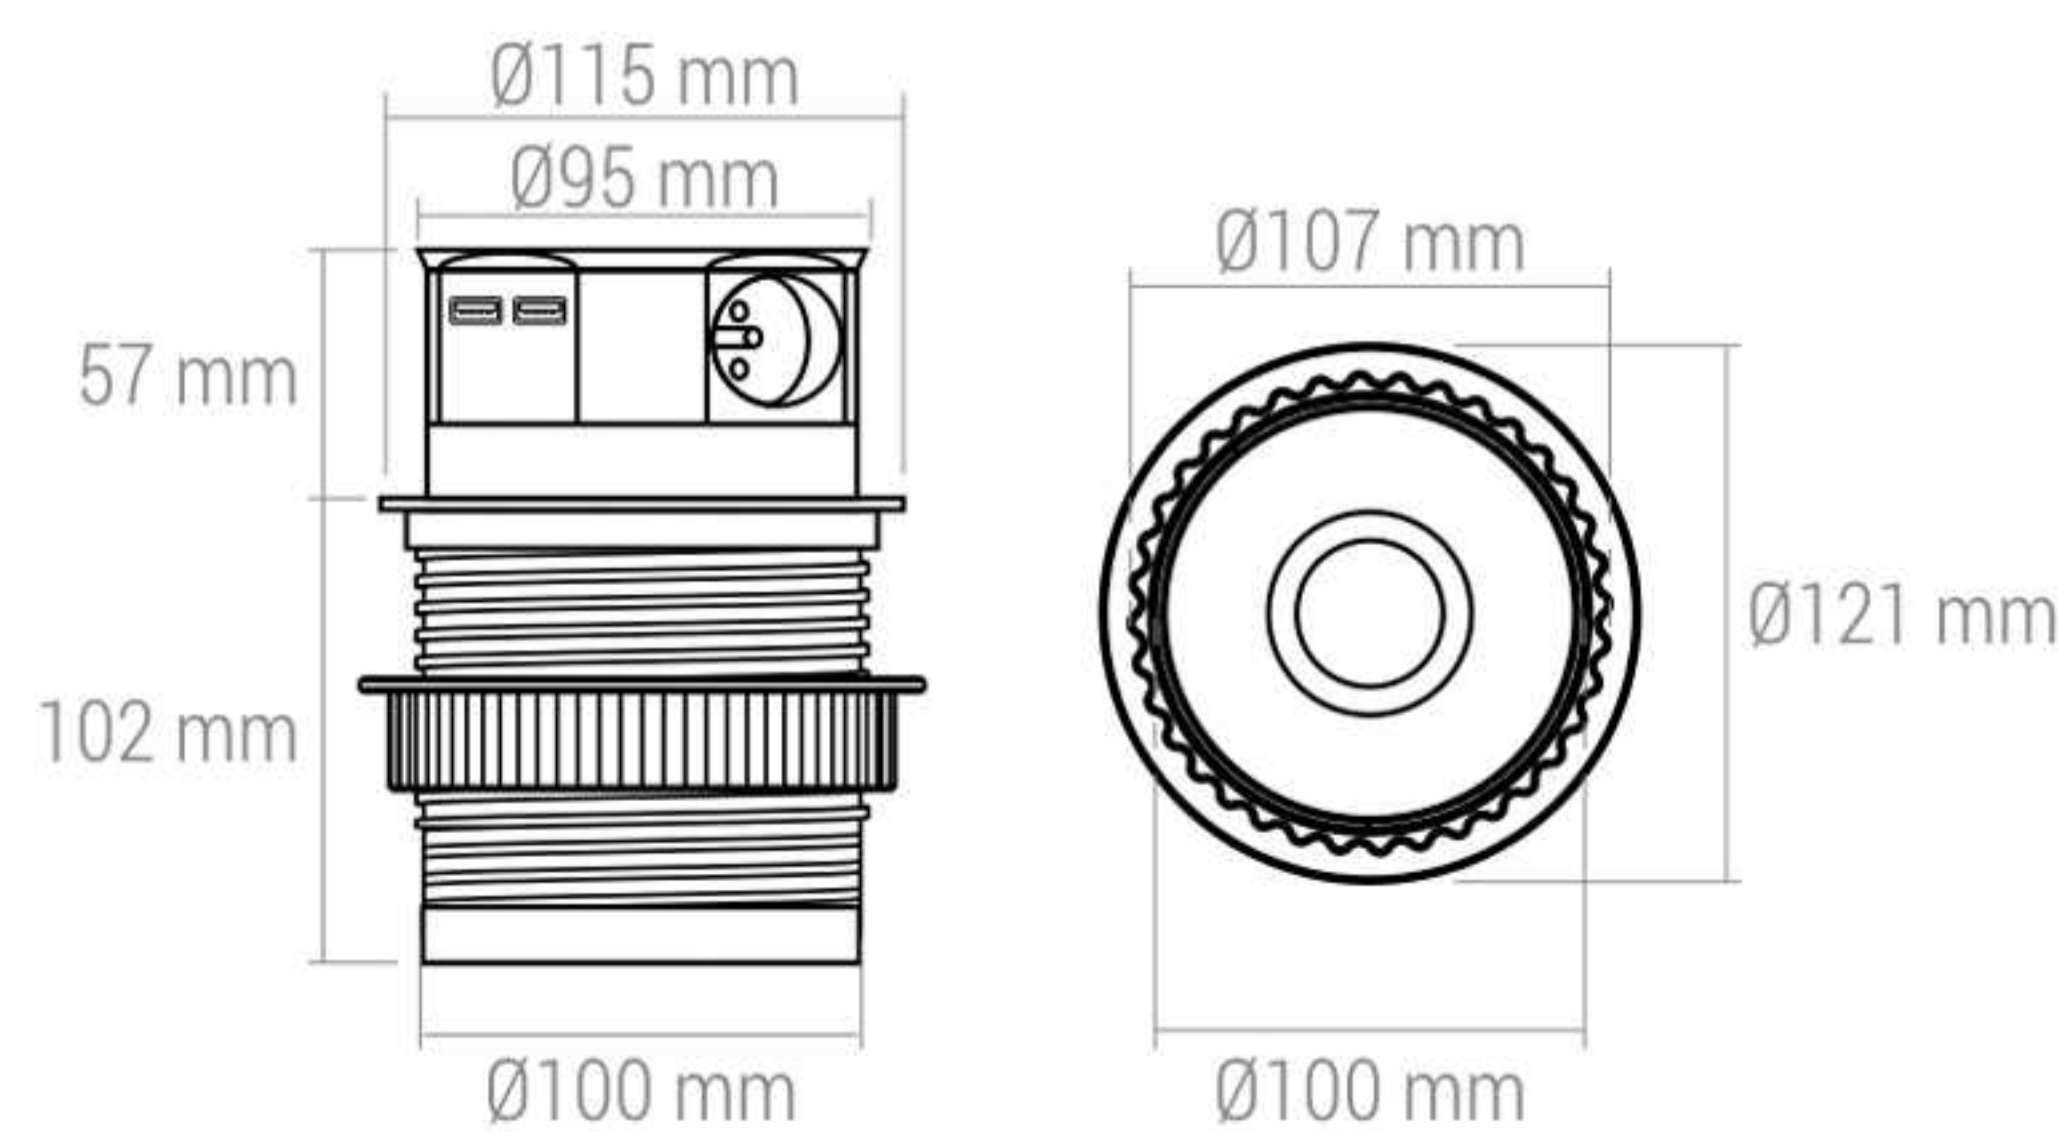

TETRA BOX USB

Index: 3 x FRENCH TYPE, 2 x USB: **TETRABOX-4G2U-FR-01**
3 x SCHUKO, 2 x USB: **TETRABOX-4G2U-DE-01 92,72 €**