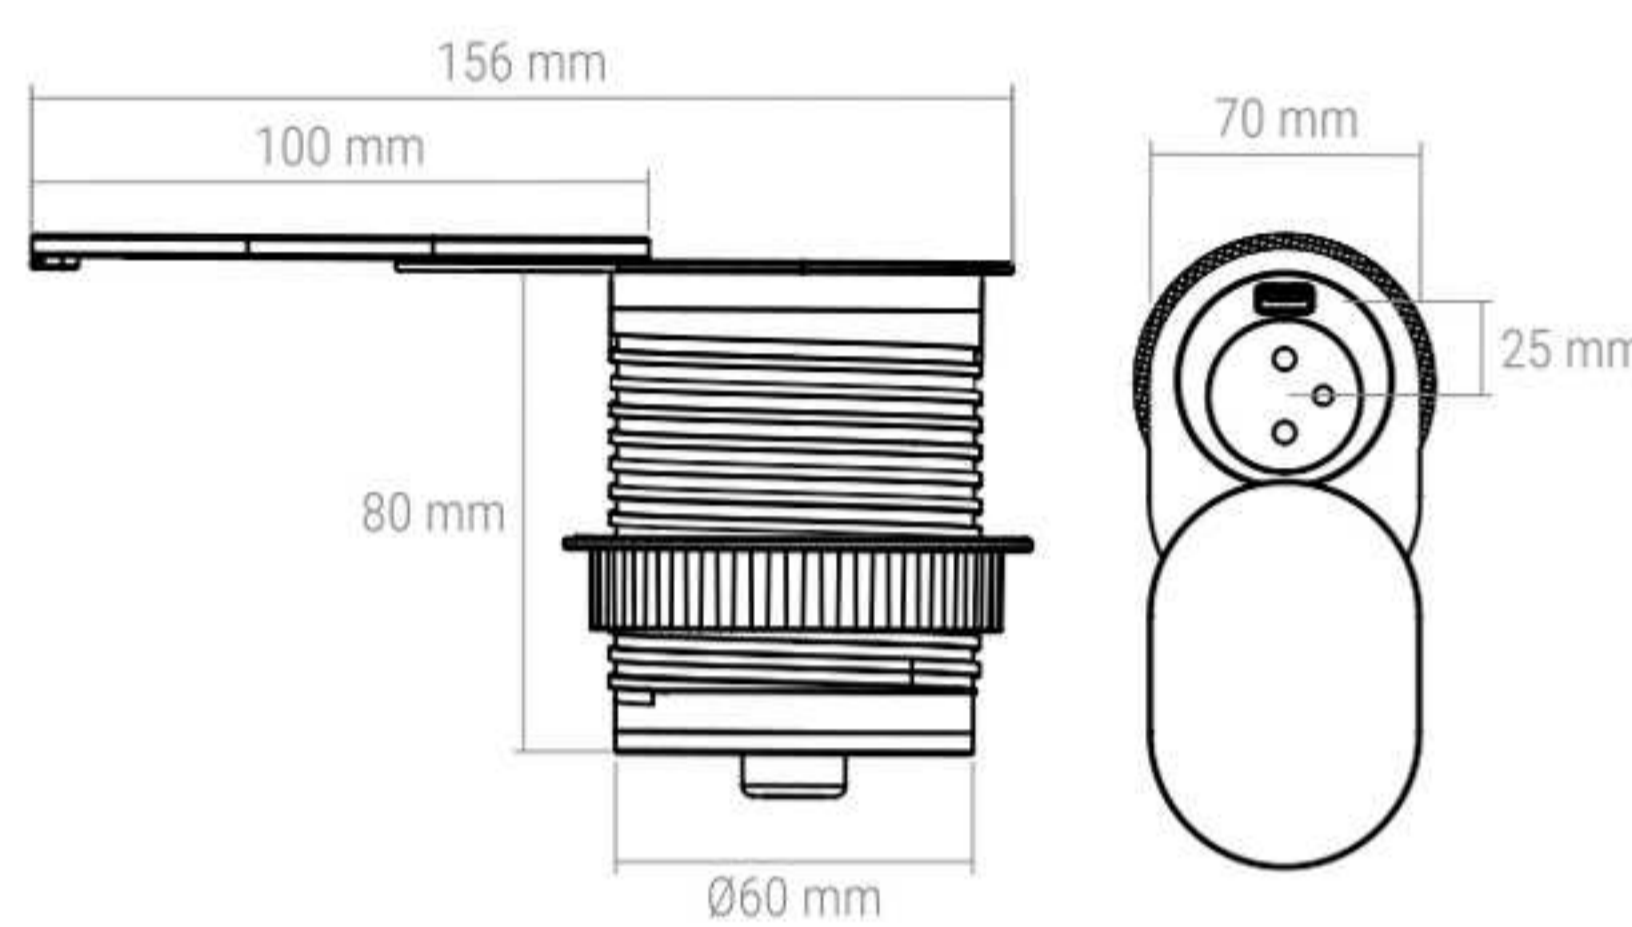

EIGHTBOX

Index: 2 x FRENCH TYPE, BLACK: **EIGHTBOX-CZ-2FR-01**

2 x FRENCH TYPE, WHITE: **EIGHTBOX-BI-2FR-01**

2 x FRENCH TYPE, STDR: **EIGHTBOX-SN-2FR-01**