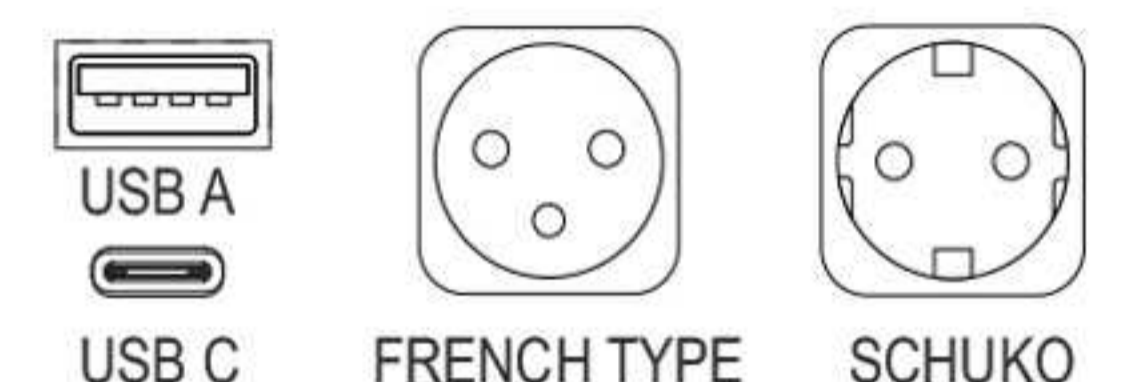

4 x 230V AC
1 x USB A
1 x USB C
2 x RJ45

230V AC 50/60Hz | max 3600W | IP20 | Grounding symbol | House icon | 1,7 m | 2 x 2 m | USB A & C 5.0V ~ 3.1A (15.5W TOTAL) | USB-A | USB-C | 2 x RJ45 | Ø 122 mm | CE | RoHS | UK CA