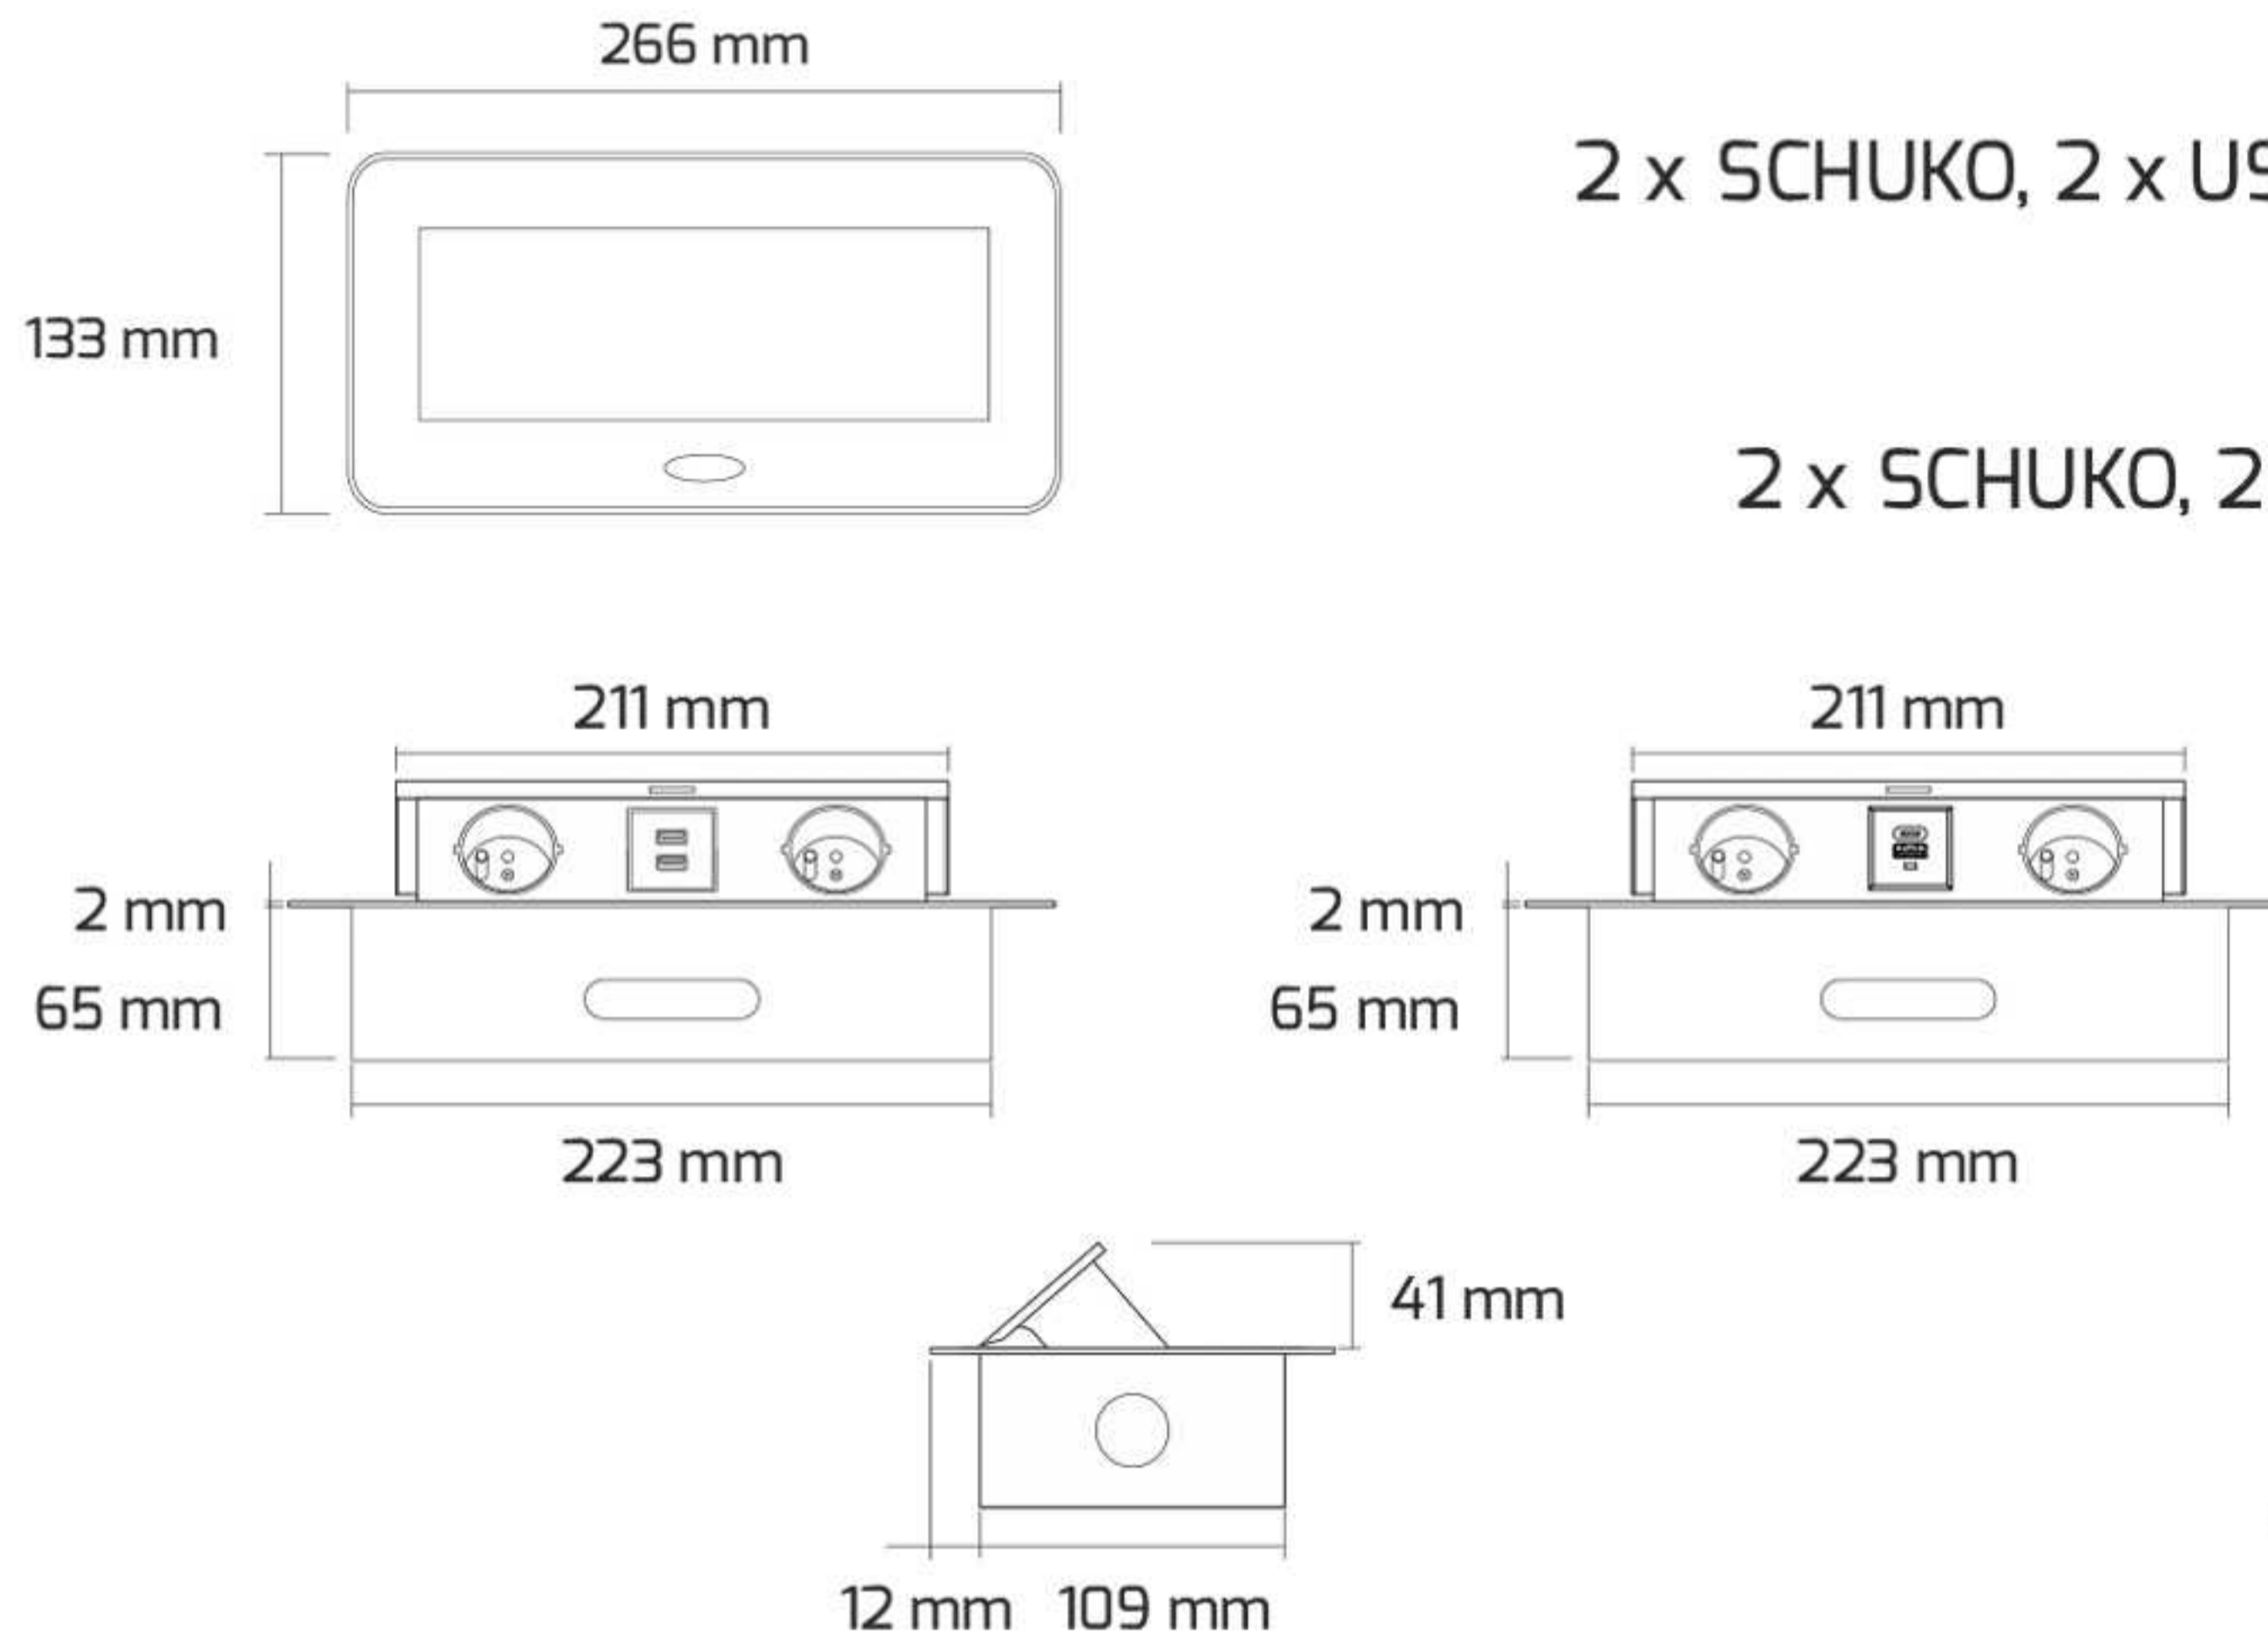

KOMBI BOX USB WITH 1,5 M / 3 M POWER CABLE AND PLUG WITH ELECTRICAL GROUNDING

Index: 2 x FRENCH TYPE, 2 x USB, 1,5 m: **KOMB-ALU-2FR-UAC-1,5-01**
KOMB-BI-2FR-UAC-1,5-01
KOMB-CZ-2FR-USB-1,5-M1W
2 x FRENCH TYPE, 2 x USB, 3 m: **KOMB-ALU-2FR-USB-3,0-M02**
KOMB-BI-2FR-UAC-3,0-01
KOMB-CZ-2FR-UAC-3,0-01

2 x SCHUKO, 2 x USB, 1,5 m: **KOMB-ALU-2DE-USB-1,5-M1W 80,55€**
KOMB-BI-2DE-USB-1,5-M1W 80,55€
KOMB-CZ-2DE-USB-1,5-M1W 80,55€
2 x SCHUKO, 2 x USB, 3 m: **KOMB-ALU-2DE-USB-M1W 84,49€**
KOMB-BI-2DE-USB-M1W 84,49€
KOMB-CZ-2DE-USB-M1W 84,49€