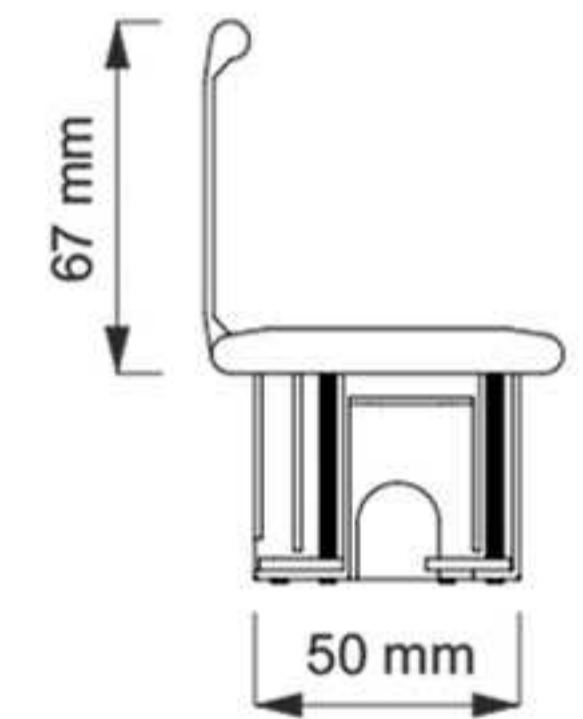

FLAT BOX

Index: FLATBOX-SD-3DE-01 53,34

Index: FLATBOX-SD-3DE-UAC-01 71,24

1 x USB A
1 x USB C
5.0V --- 3.1A (15.5W total)

ZEBOX

Index: ZEBOX-CZ-DE-UAC-01 136,04

1 x USB A + 1 x USB C
5.0V --- 2.1A 10.5W (total)