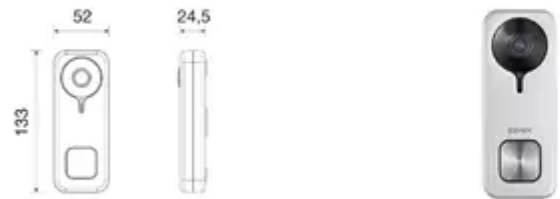

Sheets, Manuals, Documentation

- [Quick Guide (1505 kb)](#)
- [Manual do utilizador (3651 kb)](#)
- [Manuale utente (3666 kb)](#)
- [Manuel de l'utilisateur (3627 kb)](#)
- [Manual de usuario (3652 kb)](#)
- [User Manual (3639 kb)](#)
- [Εγχειρίδιο χρήστη (3603 kb)](#)
- [Bedienungsanleitung (3617 kb)](#)
- [(3513 kb)](#)

Gallery

Technical data

- **Class group:** Communication technique
- **Class:** Door station set
- **With video:** Yes
- **Number of indoor stations:** 0
- **Number of outdoor stations:** 1
- **Number of call buttons:** 1
- **Installation technique:** Other
- **Mounting method indoor station:** Other
- **Colour indoor station:** Silver
- **Mounting method outdoor station:** Surface mounted (plaster)
- **Material outdoor station:** Aluminium
- **Colour outdoor station:** Grey
- **Expandable to max. number of indoor stations:** 0
- **Expandable to max. number of outdoor stations:** 1
- **Picture system:** Other
- **Property picture system:** Colour
- **Can be connected to smartphone:** Yes
- **Internal communication:** No
- **Hands free:** Yes
- **With day/night function:** Yes
- **Opening angle camera:** 160
- **Zoom, pan/tilt function:** No
- **With memory function:** Yes
- **Screen diagonal:** 0,00 mm
- **Screen diagonal (inch):** 0
- **Manual adjustable camera:** No
- **Label space/information surface:** Yes
- **Hearing aid compatible:** No
- **Suitable for disabled persons:** No
- **Compatible with Apple HomeKit:** No
- **Compatible with Google Assistant:** No
- **Compatible with Amazon Alexa:** Yes
- **IFTTT support available:** No