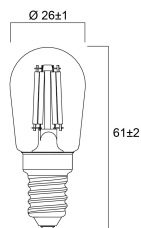

TECHNICAL DRAWINGS