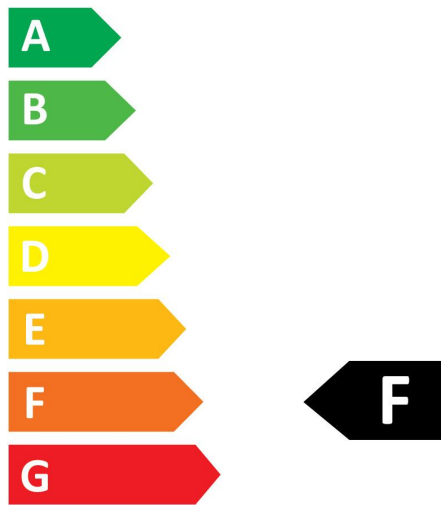

SYLVANIA

ToLEDo Retro Pygmy

ToLEDo RT PYGMY V5 CL 250LM 827 E14 SL

0029540

0029540

3
kWh/1000h

2019/2015