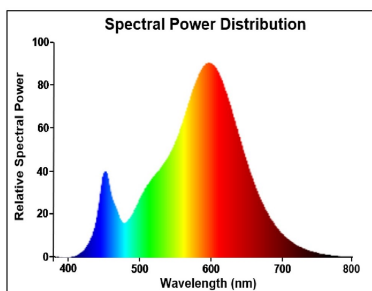

ToLEDo Retro Pygmy

ToLEDo RT PYGMY V5 CL 250LM 827 E14 SL

0029540

Physical data

Nominal Product Length (mm)	61
Nominal Product Diameter (mm)	26
Weight (kg)	0.015

Packaging

Single packaging type	Carton
Product EAN number	5410288295404
Packaging single length / height (cm)	9.5
Packaging single width (cm)	5.0
Packaging single depth (cm)	5.0
DUN14 (outer)	15410288295401
Units per outer package	6
Packaging outer length / height (cm)	15.8
Packaging outer width (cm)	10.7
Packaging outer depth (cm)	10.5

Safety data

Optimal operating condition (°C)	-20-40
Breakage cleaning instructions	Not applicable
Special purpose lamp	No
Dry applications use only	Yes
Suitable for household illumination	Yes
Safety message	Not Suitable for totally enclosed fixtures

PHOTOMETRY

TECHNICAL DRAWINGS