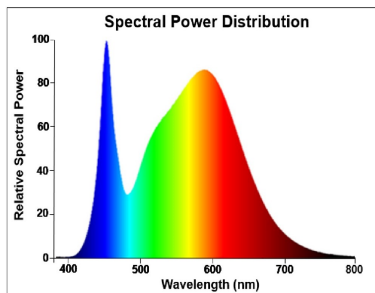

ToLEDo Stick

ToLEDo Stick V4 1600LM 840 E27 SL

0029568

Packaging single length / height (cm)	5.3
Packaging single width (cm)	5.3
Packaging single depth (cm)	14.4
DUN14 (outer)	15410288295685
Units per outer package	6
Packaging outer length / height (cm)	16.4
Packaging outer width (cm)	11.1
Packaging outer depth (cm)	15.8

Safety data

Optimal operating condition (°C)	-20-40
Breakage cleaning instructions	Not applicable
Special purpose lamp	No
Dry applications use only	Yes
Suitable for household illumination	Yes
Safety message	Not Suitable for totally enclosed fixtures

PHOTOMETRY