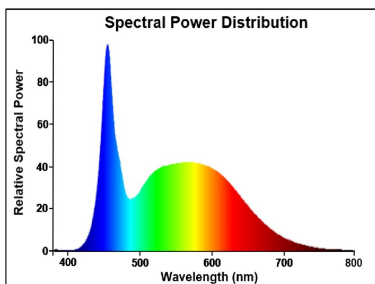

### Optical data

Luminous flux (lm)	1100
Luminous flux (Rated) (lm)	1100
Colour temperature (K)	6500
Light colour	Daylight
CRI (Ra)	80
Colour Variation Initial (SDCM)	SDCM6
Photobiological Risk Group	RG0
Lumen maintenance at end of nominal life (%)	70

## PHOTOMETRY