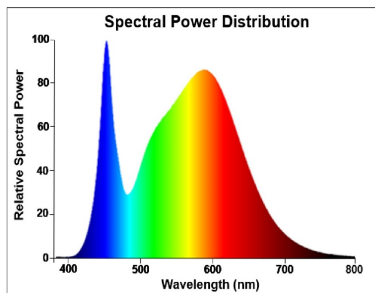

### Optical data

Luminous flux (lm)	1100
Luminous flux (Rated) (lm)	1100
Colour temperature (K)	4000
Light colour	Cool White
CRI (Ra)	80
Colour Variation Initial (SDCM)	SDCM6
Photobiological Risk Group	RG0
Lumen maintenance at end of nominal life (%)	70

## PHOTOMETRY