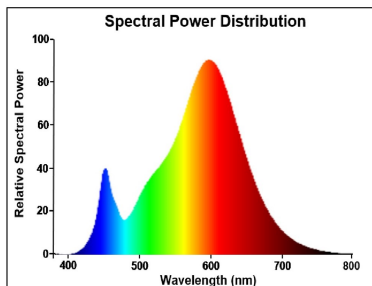

### Optical data

Luminous flux (lm)	1055
Luminous flux (Rated) (lm)	1055
Colour temperature (K)	2700
Light colour	Homelight
CRI (Ra)	80
Colour Variation Initial (SDCM)	SDCM6
Photobiological Risk Group	RG0
Lumen maintenance at end of nominal life (%)	70

## PHOTOMETRY