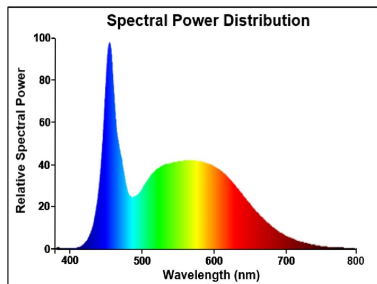

TOLEDO BALL

ToLEDo Ball V7 470LM 865 E14 SL
0029627

Packaging

Single packaging type	Carton
Product EAN number	5410288296272
Packaging single length / height (cm)	5.0
Packaging single width (cm)	5.0
Packaging single depth (cm)	9.5
DUN14 (outer)	15410288296279
Units per outer package	6
Packaging outer length / height (cm)	15.8
Packaging outer width (cm)	10.7
Packaging outer depth (cm)	10.2

Safety data

Optimal operating condition (°C)	-20-40
Breakage cleaning instructions	Not applicable
Special purpose lamp	No
Dry applications use only	Yes
Suitable for household illumination	Yes
Safety message	Not Suitable for totally enclosed fixtures

PHOTOMETRY

TECHNICAL DRAWINGS