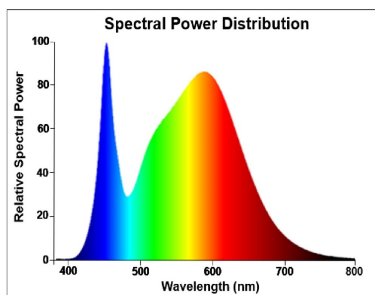

TOLEDO BALL

ToLEDo Ball V7 470LM 840 E27 SL

0029626

Packaging

Single packaging type	Carton
Product EAN number	5410288296265
Packaging single length / height (cm)	5.0
Packaging single width (cm)	5.0
Packaging single depth (cm)	9.5
DUN14 (outer)	15410288296262
Units per outer package	6
Packaging outer length / height (cm)	15.8
Packaging outer width (cm)	10.7
Packaging outer depth (cm)	10.2

Safety data

Optimal operating condition (°C)	-20-40
Breakage cleaning instructions	Not applicable
Special purpose lamp	No
Dry applications use only	Yes
Suitable for household illumination	Yes
Safety message	Not Suitable for totally enclosed fixtures

PHOTOMETRY

TECHNICAL DRAWINGS