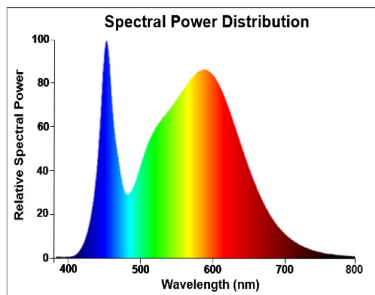

TOLEDO BALL

ToLEDo Ball V7 470LM 840 E14 SL

0029625

Packaging

Single packaging type	Carton
Product EAN number	5410288296258
Packaging single length / height (cm)	5.0
Packaging single width (cm)	5.0
Packaging single depth (cm)	9.5
DUN14 (outer)	15410288296255
Units per outer package	6
Packaging outer length / height (cm)	15.8
Packaging outer width (cm)	10.7
Packaging outer depth (cm)	10.2

Safety data

Optimal operating condition (°C)	-20-40
Breakage cleaning instructions	Not applicable
Special purpose lamp	No
Dry applications use only	Yes
Suitable for household illumination	Yes
Safety message	Not Suitable for totally enclosed fixtures

PHOTOMETRY

TECHNICAL DRAWINGS