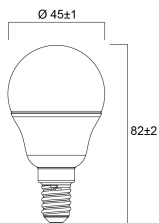

TECHNICAL DRAWINGS