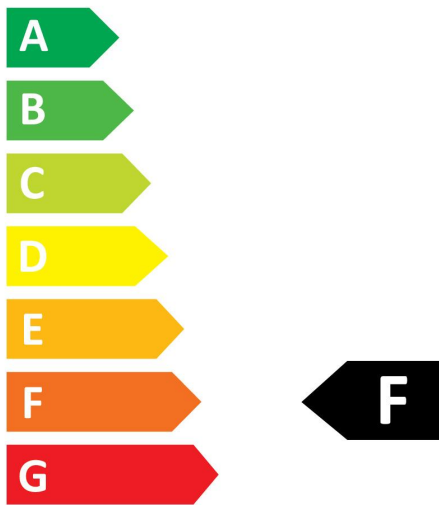

TOLEDO BALL

ToLEDo Ball V7 470LM 840 E14 SL
0029625

0029625

5
kWh/1000h

2019/2015