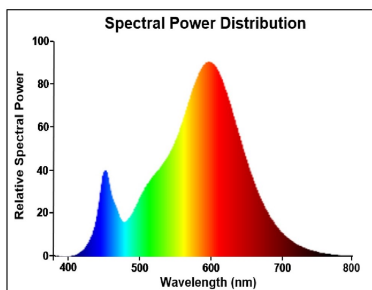

TOLEDO BALL

ToLEDo Ball V7 470LM 827 E27 SL

0029624

Packaging

Single packaging type	Carton
Product EAN number	5410288296241
Packaging single length / height (cm)	5.0
Packaging single width (cm)	5.0
Packaging single depth (cm)	9.5
DUN14 (outer)	15410288296248
Units per outer package	6
Packaging outer length / height (cm)	15.8
Packaging outer width (cm)	10.7
Packaging outer depth (cm)	10.2

Safety data

Optimal operating condition (°C)	-20-40
Breakage cleaning instructions	Not applicable
Special purpose lamp	No
Dry applications use only	Yes
Suitable for household illumination	Yes
Safety message	Not Suitable for totally enclosed fixtures

PHOTOMETRY

TECHNICAL DRAWINGS