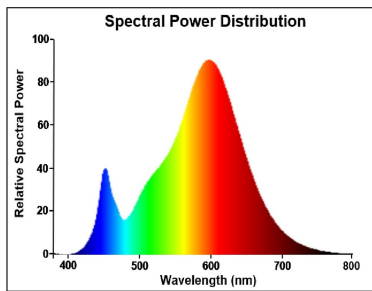

TOLEDO BALL

ToLEDo Ball V7 470LM 827 E14 SL

0029623

Packaging

Single packaging type	Carton
Product EAN number	5410288296234
Packaging single length / height (cm)	5.0
Packaging single width (cm)	5.0
Packaging single depth (cm)	9.0
DUN14 (outer)	15410288296231
Units per outer package	6
Packaging outer length / height (cm)	15.8
Packaging outer width (cm)	10.7
Packaging outer depth (cm)	10.2

Safety data

Optimal operating condition (°C)	-20-40
Breakage cleaning instructions	Not applicable
Special purpose lamp	No
Dry applications use only	Yes
Suitable for household illumination	Yes
Safety message	Not Suitable for totally enclosed fixtures

PHOTOMETRY

TECHNICAL DRAWINGS