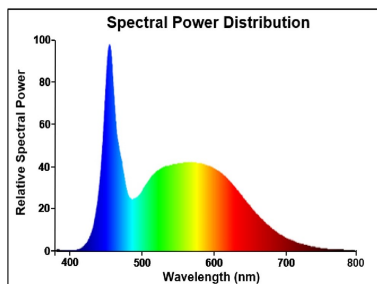

TOLEDO BALL

ToLEDo Ball V7 806LM 865 E27 SL

0029635

Packaging

Single packaging type	Carton
Product EAN number	5410288296357
Packaging single length / height (cm)	5.0
Packaging single width (cm)	5.0
Packaging single depth (cm)	9.5
DUN14 (outer)	15410288296354
Units per outer package	6
Packaging outer length / height (cm)	15.8
Packaging outer width (cm)	10.7
Packaging outer depth (cm)	10.2

Safety data

Optimal operating condition (°C)	-20-40
Breakage cleaning instructions	Not applicable
Special purpose lamp	No
Dry applications use only	Yes
Suitable for household illumination	Yes
Safety message	Not Suitable for totally enclosed fixtures

PHOTOMETRY

TECHNICAL DRAWINGS