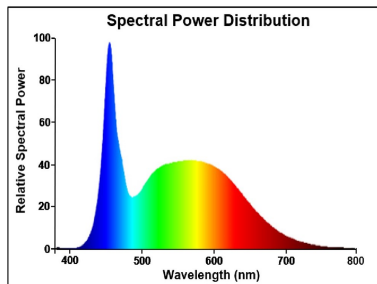

TOLEDO BALL

ToLEDo Ball V7 806LM 865 E14 SL

0029634

Packaging

Single packaging type	Carton
Product EAN number	5410288296340
Packaging single length / height (cm)	5.0
Packaging single width (cm)	5.0
Packaging single depth (cm)	9.5
DUN14 (outer)	15410288296347
Units per outer package	6
Packaging outer length / height (cm)	15.8
Packaging outer width (cm)	10.7
Packaging outer depth (cm)	10.2

Safety data

Optimal operating condition (°C)	-20-40
Breakage cleaning instructions	Not applicable
Special purpose lamp	No
Dry applications use only	Yes
Suitable for household illumination	Yes
Safety message	Not Suitable for totally enclosed fixtures

PHOTOMETRY

TECHNICAL DRAWINGS