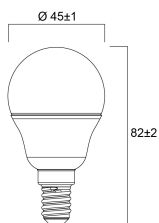

TECHNICAL DRAWINGS