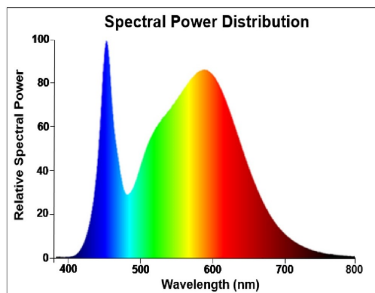

TOLEDO BALL

ToLEDo Ball V7 806LM 840 E14 SL

0029632

Packaging

Single packaging type	Carton
Product EAN number	5410288296326
Packaging single length / height (cm)	5.0
Packaging single width (cm)	5.0
Packaging single depth (cm)	9.5
DUN14 (outer)	15410288296323
Units per outer package	6
Packaging outer length / height (cm)	15.8
Packaging outer width (cm)	10.7
Packaging outer depth (cm)	10.2

Safety data

Optimal operating condition (°C)	-20-40
Breakage cleaning instructions	Not applicable
Special purpose lamp	No
Dry applications use only	Yes
Suitable for household illumination	Yes
Safety message	Not Suitable for totally enclosed fixtures

PHOTOMETRY

TECHNICAL DRAWINGS