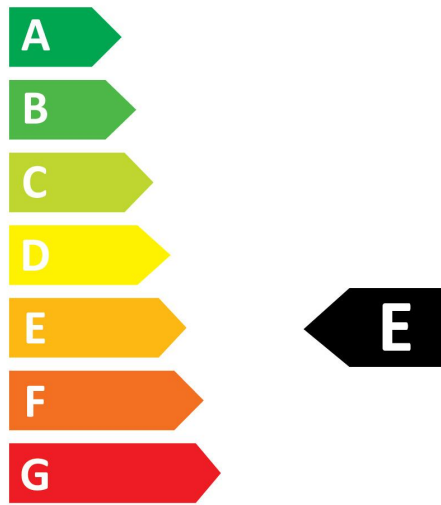

SYLVANIA

TOLEDO BALL

ToLEDo Ball V7 806LM 840 E14 SL
0029632

0029632

7
kWh/1000h

2019/2015