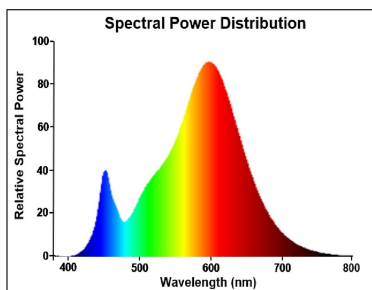

TOLEDO BALL

ToLEDo Ball V7 806LM 827 E27 SL

0029631

Packaging

Single packaging type	Carton
Product EAN number	5410288296319
Packaging single length / height (cm)	5.0
Packaging single width (cm)	5.0
Packaging single depth (cm)	9.5
DUN14 (outer)	15410288296316
Units per outer package	6
Packaging outer length / height (cm)	15.8
Packaging outer width (cm)	10.7
Packaging outer depth (cm)	10.2

Safety data

Optimal operating condition (°C)	-20-40
Breakage cleaning instructions	Not applicable
Special purpose lamp	No
Dry applications use only	Yes
Suitable for household illumination	Yes
Safety message	Not Suitable for totally enclosed fixtures

PHOTOMETRY

TECHNICAL DRAWINGS