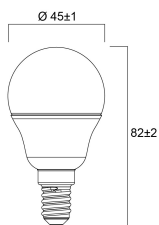

Lifetime data

Lifespan L70 B50	15000
Average life (Nominal) (h)	15000
Average life (Rated) (h)	15000

Physical data

Nominal Product Length (mm)	82
Nominal Product Diameter (mm)	45
Weight (kg)	0.018

TOLEDO BALL

ToLEDo Ball V7 806LM 827 E14 SL

0029630

Packaging

Single packaging type	Carton
Product EAN number	5410288296302
Packaging single length / height (cm)	5.0
Packaging single width (cm)	5.0
Packaging single depth (cm)	9.5
DUN14 (outer)	15410288296309
Units per outer package	6
Packaging outer length / height (cm)	15.8
Packaging outer width (cm)	10.7
Packaging outer depth (cm)	10.2

PHOTOMETRY

TECHNICAL DRAWINGS

SYLVANIA

TOLEDO BALL

ToLEDo Ball V7 806LM 827 E14 SL

0029630

SYLVANIA

0029630