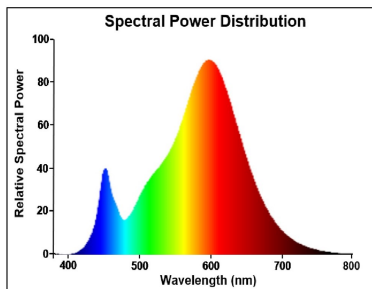

TOLEDO BALL

ToLEDo Ball V7 806LM 827 E14 SL

0029630

Packaging

Single packaging type	Carton
Product EAN number	5410288296302
Packaging single length / height (cm)	5.0
Packaging single width (cm)	5.0
Packaging single depth (cm)	9.5
DUN14 (outer)	15410288296309
Units per outer package	6
Packaging outer length / height (cm)	15.8
Packaging outer width (cm)	10.7
Packaging outer depth (cm)	10.2

Safety data

Optimal operating condition (°C)	-20-40
Breakage cleaning instructions	Not applicable
Special purpose lamp	No
Dry applications use only	Yes
Suitable for household illumination	Yes
Safety message	Not Suitable for totally enclosed fixtures

PHOTOMETRY

TECHNICAL DRAWINGS