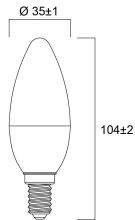

TOLEDO CANDLE

ToLEDo Candle V7 250LM 827 E14 SL
0029603