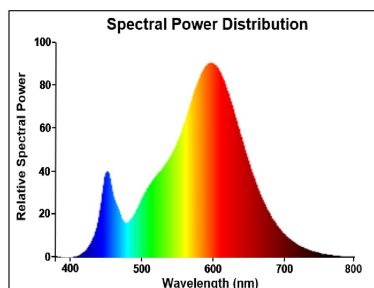

TOLEDO CANDLE

ToLEDo Candle V7 250LM 827 E14 SL
0029603

Lifetime data

Lifespan L70 B50	15000
Average life (Nominal) (h)	15000
Average life (Rated) (h)	15000

Physical data

Nominal Product Length (mm)	104
Nominal Product Diameter (mm)	35
Weight (kg)	0.028

Packaging

Single packaging type	Carton
Product EAN number	5410288296036
Packaging single length / height (cm)	11.0
Packaging single width (cm)	4.5
Packaging single depth (cm)	4.5
DUN14 (outer)	15410288296033
Units per outer package	6
Packaging outer length / height (cm)	14.3
Packaging outer width (cm)	9.7
Packaging outer depth (cm)	11.7

Safety data

Optimal operating condition (°C)	-20-40
Breakage cleaning instructions	Not applicable
Special purpose lamp	No
Dry applications use only	Yes
Suitable for household illumination	Yes
Safety message	Not Suitable for totally enclosed fixtures

PHOTOMETRY

TECHNICAL DRAWINGS