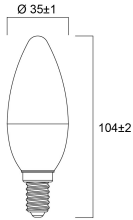

TOLEDO CANDLE

ToLEDo Candle V7 470LM 865 E14 SL

0029611

Wattage (W)	4.5
Product Voltage (V)	230
Dimmable	No
Average life (Nominal) (h)	15000
Product EAN number	5410288296111

DATA TABLE

General data

Product name	ToLEDo Candle V7 470LM 865 E14 SL
Technology	LED
Watt (Rated) (W)	4.5
Type	LED exchangeable
Cap/Base	E14
Fixture rating	Open
General application	Hospitality, Residential & Consumer
Operating temperature range (°C)	-20°C...+40°C
Performance ambient temperature Tq (°C)	25
ETIM Class	EC001959
E-number FI	4741000
Warranty	3 years

TOLEDO CANDLE

ToLEDo Candle V7 470LM 865 E14 SL

0029611

Lifetime data

Lifespan L70 B50	15000
Average life (Nominal) (h)	15000
Average life (Rated) (h)	15000

Physical data

Nominal Product Length (mm)	104
Nominal Product Diameter (mm)	35
Weight (kg)	0.018

Packaging

Single packaging type	Carton
Product EAN number	5410288296111
Packaging single length / height (cm)	4.5
Packaging single width (cm)	4.5
Packaging single depth (cm)	11.0
DUN14 (outer)	15410288296118
Units per outer package	6
Packaging outer length / height (cm)	14.3
Packaging outer width (cm)	9.7
Packaging outer depth (cm)	11.7

PHOTOMETRY

TECHNICAL DRAWINGS

TOLEDO CANDLE

ToLEDo Candle V7 470LM 865 E14 SL
0029611

0029611

5
kWh/1000h

2019/2015

SYLVANIA