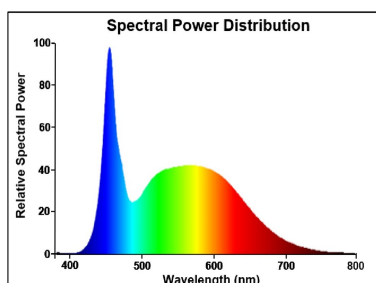

TOLEDO CANDLE

ToLEDo Candle V7 470LM 865 E14 SL

0029611

Lifetime data

Lifespan L70 B50	15000
Average life (Nominal) (h)	15000
Average life (Rated) (h)	15000

Physical data

Nominal Product Length (mm)	104
Nominal Product Diameter (mm)	35
Weight (kg)	0.018

Packaging

Single packaging type	Carton
Product EAN number	5410288296111
Packaging single length / height (cm)	4.5
Packaging single width (cm)	4.5
Packaging single depth (cm)	11.0
DUN14 (outer)	15410288296118
Units per outer package	6
Packaging outer length / height (cm)	14.3
Packaging outer width (cm)	9.7
Packaging outer depth (cm)	11.7

Safety data

Optimal operating condition (°C)	-20-40
Breakage cleaning instructions	Not applicable
Special purpose lamp	No
Dry applications use only	Yes
Suitable for household illumination	Yes
Safety message	Not Suitable for totally enclosed fixtures

PHOTOMETRY

TECHNICAL DRAWINGS