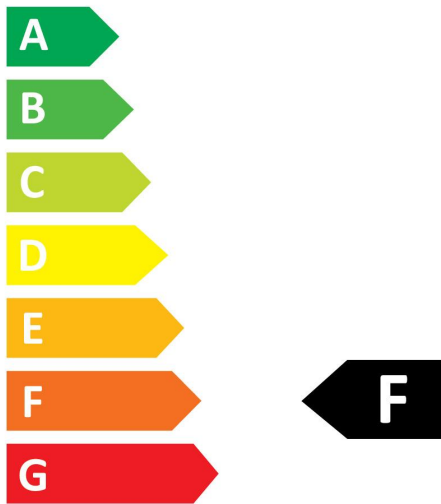

PRODUCT OVERVIEW

Product name	ToLEDo Candle V7 470LM 865 E14 SL
Technology	LED
Watt (Rated) (W)	4.5
Type	LED exchangeable
Cap/Base	E14
Fixture rating	Open
General application	Hospitality, Residential & Consumer
ETIM Class	EC001959
E-number FI	4741000
Warranty	3 years
Luminous flux (lm)	470
Colour temperature (K)	6500
Light colour	Daylight
CRI (Ra)	80
Colour Variation Initial (SDCM)	SDCM6
Photobiological Risk Group	RG0

TOLEDO CANDLE

ToLEDo Candle V7 470LM 865 E14 SL

0029611

Wattage (W)	4.5
Product Voltage (V)	230
Dimmable	No
Average life (Nominal) (h)	15000
Product EAN number	5410288296111

DATA TABLE

General data

Product name	ToLEDo Candle V7 470LM 865 E14 SL
Technology	LED
Watt (Rated) (W)	4.5
Type	LED exchangeable
Cap/Base	E14
Fixture rating	Open
General application	Hospitality, Residential & Consumer
Operating temperature range (°C)	-20°C...+40°C
Performance ambient temperature Tq (°C)	25
ETIM Class	EC001959
E-number FI	4741000
Warranty	3 years

Optical data

Luminous flux (lm)	470
Luminous flux (Rated) (lm)	470
Colour temperature (K)	6500
Light colour	Daylight
CRI (Ra)	80
Colour Variation Initial (SDCM)	SDCM6
Photobiological Risk Group	RG0
Lumen maintenance at end of nominal life (%)	70

PHOTOMETRY

TECHNICAL DRAWINGS

TOLEDO CANDLE

ToLEDo Candle V7 470LM 865 E14 SL
0029611

0029611

5
kWh/1000h

2019/2015

SYLVANIA