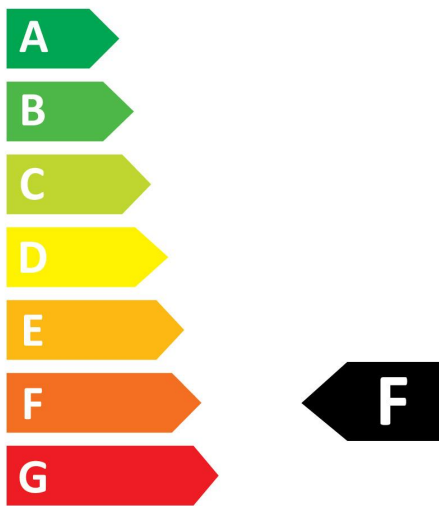

PRODUCT OVERVIEW

Product name	ToLEDo Candle V7 470LM 827 E27 SL
Technology	LED
Watt (Rated) (W)	4.5
Type	LED exchangeable
Cap/Base	E27
Fixture rating	Open
General application	Hospitality, Residential & Consumer
ETIM Class	EC001959
E-number FI	4740998
Warranty	3 years
Luminous flux (lm)	470
Colour temperature (K)	2700
Light colour	Homelight
CRI (Ra)	80
Colour Variation Initial (SDCM)	SDCM6
Photobiological Risk Group	RG0

Optical data

Luminous flux (lm)	470
Luminous flux (Rated) (lm)	470
Colour temperature (K)	2700
Light colour	Homelight
CRI (Ra)	80
Colour Variation Initial (SDCM)	SDCM6
Photobiological Risk Group	RG0
Lumen maintenance at end of nominal life (%)	70

PHOTOMETRY

TECHNICAL DRAWINGS

TOLEDO CANDLE

ToLEDo Candle V7 470LM 827 E27 SL
0029609

0029609

5
kWh/1000h

2019/2015

SYLVANIA