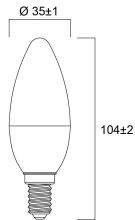

TOLEDO CANDLE

ToLEDo Candle V7 470LM 827 E27 SL

0029609

Wattage (W)	4.5
Product Voltage (V)	230
Dimmable	No
Average life (Nominal) (h)	15000
Product EAN number	5410288296098

DATA TABLE

General data

Product name	ToLEDo Candle V7 470LM 827 E27 SL
Technology	LED
Watt (Rated) (W)	4.5
Type	LED exchangeable
Cap/Base	E27
Fixture rating	Open
General application	Hospitality, Residential & Consumer
Operating temperature range (°C)	-20°C...+40°C
Performance ambient temperature Tq (°C)	25
ETIM Class	EC001959
E-number FI	4740998
Warranty	3 years

TOLEDO CANDLE

ToLEDo Candle V7 470LM 827 E27 SL
0029609

Lifetime data

Lifespan L70 B50	15000
Average life (Nominal) (h)	15000
Average life (Rated) (h)	15000

Physical data

Nominal Product Length (mm)	105
Nominal Product Diameter (mm)	35
Weight (kg)	0.028

Packaging

Single packaging type	Carton
Product EAN number	5410288296098
Packaging single length / height (cm)	11.0
Packaging single width (cm)	4.5
Packaging single depth (cm)	4.5
DUN14 (outer)	15410288296095
Units per outer package	6
Packaging outer length / height (cm)	14.3
Packaging outer width (cm)	9.7
Packaging outer depth (cm)	11.7

PHOTOMETRY

TECHNICAL DRAWINGS

TOLEDO CANDLE

ToLEDo Candle V7 470LM 827 E27 SL
0029609

0029609

5
kWh/1000h

2019/2015

SYLVANIA