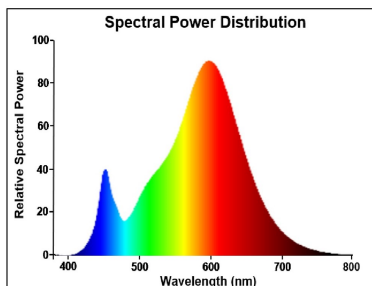

TOLEDO CANDLE

ToLEDo Candle V7 470LM 827 E27 SL
0029609

Lifetime data

Lifespan L70 B50	15000
Average life (Nominal) (h)	15000
Average life (Rated) (h)	15000

Physical data

Nominal Product Length (mm)	105
Nominal Product Diameter (mm)	35
Weight (kg)	0.028

Packaging

Single packaging type	Carton
Product EAN number	5410288296098
Packaging single length / height (cm)	11.0
Packaging single width (cm)	4.5
Packaging single depth (cm)	4.5
DUN14 (outer)	15410288296095
Units per outer package	6
Packaging outer length / height (cm)	14.3
Packaging outer width (cm)	9.7
Packaging outer depth (cm)	11.7

Safety data

Optimal operating condition (°C)	-20-40
Breakage cleaning instructions	Not applicable
Special purpose lamp	No
Dry applications use only	Yes
Suitable for household illumination	Yes
Safety message	Not Suitable for totally enclosed fixtures

PHOTOMETRY

TECHNICAL DRAWINGS