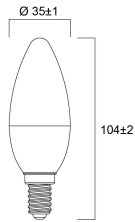

TOLEDO CANDLE

ToLEDo Candle V7 470LM 827 E14 SL
0029607

Wattage (W)	4.5
Product Voltage (V)	230
Dimmable	No
Average life (Nominal) (h)	15000
Product EAN number	5410288296074

DATA TABLE

General data

Product name	ToLEDo Candle V7 470LM 827 E14 SL
Technology	LED
Watt (Rated) (W)	4.5
Type	LED exchangeable
Cap/Base	E14
Fixture rating	Open
General application	Hospitality, Residential & Consumer
Operating temperature range (°C)	-20°C...+40°C
Performance ambient temperature Tq (°C)	25
ETIM Class	EC001959
E-number FI	4740997
Warranty	3 years

TOLEDO CANDLE

ToLEDo Candle V7 470LM 827 E14 SL
0029607

Lifetime data

Lifespan L70 B50	15000
Average life (Nominal) (h)	15000
Average life (Rated) (h)	15000

Physical data

Nominal Product Length (mm)	104
Nominal Product Diameter (mm)	35
Weight (kg)	0.028

Packaging

Single packaging type	Carton
Product EAN number	5410288296074
Packaging single length / height (cm)	11.0
Packaging single width (cm)	4.5
Packaging single depth (cm)	4.5
DUN14 (outer)	15410288296071
Units per outer package	6
Packaging outer length / height (cm)	14.3
Packaging outer width (cm)	9.7
Packaging outer depth (cm)	11.7

PHOTOMETRY

TECHNICAL DRAWINGS

TOLEDO CANDLE

ToLEDo Candle V7 470LM 827 E14 SL
0029607

0029607

5
kWh/1000h

2019/2015

SYLVANIA