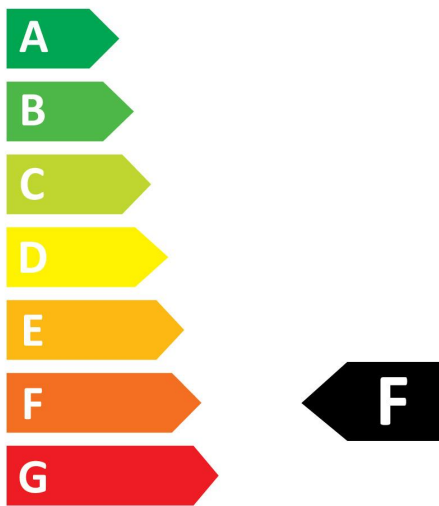

PRODUCT OVERVIEW

Product name	ToLEDo Candle V7 470LM 827 E14 SL
Technology	LED
Watt (Rated) (W)	4.5
Type	LED exchangeable
Cap/Base	E14
Fixture rating	Open
General application	Hospitality, Residential & Consumer
ETIM Class	EC001959
E-number FI	4740997
Warranty	3 years
Luminous flux (lm)	470
Colour temperature (K)	2700
Light colour	Homelight
CRI (Ra)	80
Colour Variation Initial (SDCM)	SDCM6
Photobiological Risk Group	RG0

Optical data

Luminous flux (lm)	470
Luminous flux (Rated) (lm)	470
Colour temperature (K)	2700
Light colour	Homelight
CRI (Ra)	80
Colour Variation Initial (SDCM)	SDCM6
Photobiological Risk Group	RG0
Lumen maintenance at end of nominal life (%)	70

PHOTOMETRY

TECHNICAL DRAWINGS

TOLEDO CANDLE

ToLEDo Candle V7 470LM 827 E14 SL
0029607

0029607

5
kWh/1000h

2019/2015

SYLVANIA