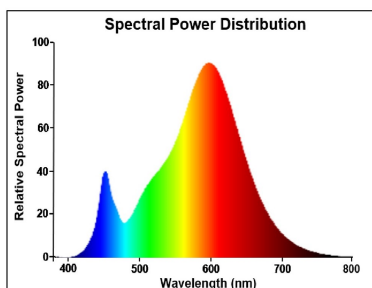

TOLEDO CANDLE

ToLEDo Candle V7 470LM 827 E14 SL
0029607

Lifetime data

Lifespan L70 B50	15000
Average life (Nominal) (h)	15000
Average life (Rated) (h)	15000

Physical data

Nominal Product Length (mm)	104
Nominal Product Diameter (mm)	35
Weight (kg)	0.028

Packaging

Single packaging type	Carton
Product EAN number	5410288296074
Packaging single length / height (cm)	11.0
Packaging single width (cm)	4.5
Packaging single depth (cm)	4.5
DUN14 (outer)	15410288296071
Units per outer package	6
Packaging outer length / height (cm)	14.3
Packaging outer width (cm)	9.7
Packaging outer depth (cm)	11.7

Safety data

Optimal operating condition (°C)	-20-40
Breakage cleaning instructions	Not applicable
Special purpose lamp	No
Dry applications use only	Yes
Suitable for household illumination	Yes
Safety message	Not Suitable for totally enclosed fixtures

PHOTOMETRY

TECHNICAL DRAWINGS