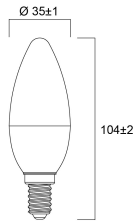

TOLEDO CANDLE

ToLEDo Candle V7 806LM 865 E14 SL

0029616

Wattage (W)	6.5
Product Voltage (V)	230
Dimmable	No
Average life (Nominal) (h)	15000
Product EAN number	5410288296166

DATA TABLE

General data

Product name	ToLEDo Candle V7 806LM 865 E14 SL
Technology	LED
Watt (Rated) (W)	6.5
Type	LED exchangeable
Cap/Base	E14
Fixture rating	Open
General application	Hospitality, Residential & Consumer
Operating temperature range (°C)	-20°C...+40°C
Performance ambient temperature Tq (°C)	25
ETIM Class	EC001959
E-number FI	4741004
Warranty	3 years

TOLEDO CANDLE

ToLEDo Candle V7 806LM 865 E14 SL

0029616

Lifetime data

Lifespan L70 B50	15000
Average life (Nominal) (h)	15000
Average life (Rated) (h)	15000

Physical data

Nominal Product Length (mm)	104
Nominal Product Diameter (mm)	35
Weight (kg)	0.028

Packaging

Single packaging type	Carton
Product EAN number	5410288296166
Packaging single length / height (cm)	11.0
Packaging single width (cm)	4.5
Packaging single depth (cm)	4.5
DUN14 (outer)	15410288296163
Units per outer package	6
Packaging outer length / height (cm)	14.3
Packaging outer width (cm)	9.7
Packaging outer depth (cm)	11.7

PHOTOMETRY

TECHNICAL DRAWINGS

TOLEDO CANDLE

ToLEDo Candle V7 806LM 865 E14 SL
0029616

0029616

7
kWh/1000h

2019/2015

SYLVANIA