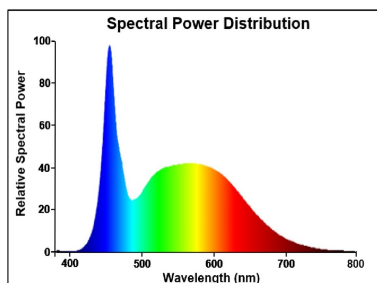

TOLEDO CANDLE

ToLEDo Candle V7 806LM 865 E14 SL

0029616

Lifetime data

Lifespan L70 B50	15000
Average life (Nominal) (h)	15000
Average life (Rated) (h)	15000

Physical data

Nominal Product Length (mm)	104
Nominal Product Diameter (mm)	35
Weight (kg)	0.028

Packaging

Single packaging type	Carton
Product EAN number	5410288296166
Packaging single length / height (cm)	11.0
Packaging single width (cm)	4.5
Packaging single depth (cm)	4.5
DUN14 (outer)	15410288296163
Units per outer package	6
Packaging outer length / height (cm)	14.3
Packaging outer width (cm)	9.7
Packaging outer depth (cm)	11.7

Safety data

Optimal operating condition (°C)	-20-40
Breakage cleaning instructions	Not applicable
Special purpose lamp	No
Dry applications use only	Yes
Suitable for household illumination	Yes
Safety message	Not Suitable for totally enclosed fixtures

PHOTOMETRY

TECHNICAL DRAWINGS