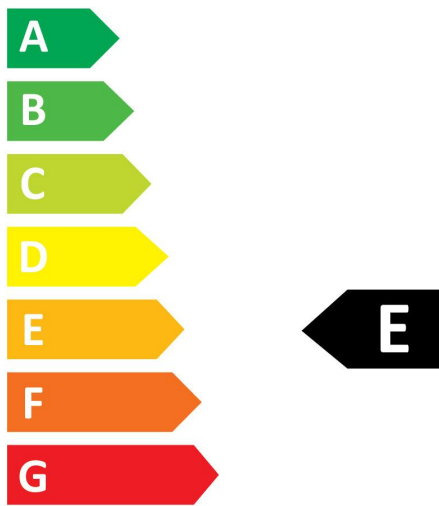

PRODUCT OVERVIEW

Product name	ToLEDo Candle V7 806LM 865 E14 SL
Technology	LED
Watt (Rated) (W)	6.5
Type	LED exchangeable
Cap/Base	E14
Fixture rating	Open
General application	Hospitality, Residential & Consumer
ETIM Class	EC001959
E-number FI	4741004
Warranty	3 years
Luminous flux (lm)	806
Colour temperature (K)	6500
Light colour	Daylight
CRI (Ra)	80
Colour Variation Initial (SDCM)	SDCM6
Photobiological Risk Group	RG0

Optical data

Luminous flux (lm)	806
Luminous flux (Rated) (lm)	806
Colour temperature (K)	6500
Light colour	Daylight
CRI (Ra)	80
Colour Variation Initial (SDCM)	SDCM6
Photobiological Risk Group	RG0
Lumen maintenance at end of nominal life (%)	70

PHOTOMETRY

TECHNICAL DRAWINGS

TOLEDO CANDLE

ToLEDo Candle V7 806LM 865 E14 SL
0029616

0029616

7
kWh/1000h

2019/2015

SYLVANIA