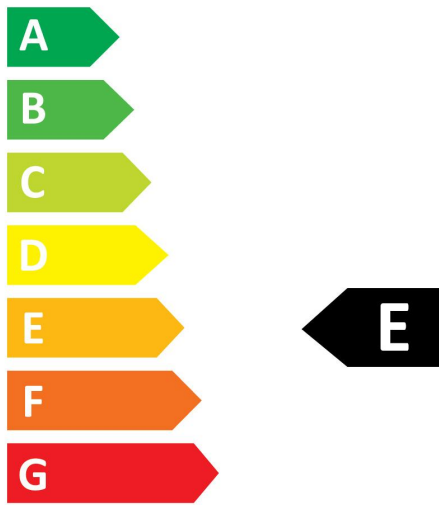

SYLVANIA

TOLEDO CANDLE

ToLEDo Candle V7 806LM 865 E14 SL
0029616

0029616

7
kWh/1000h

2019/2015