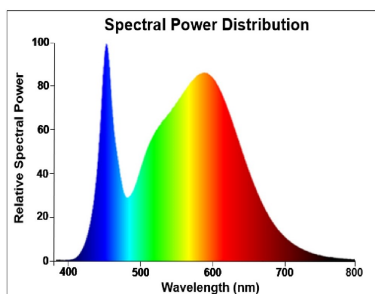

TOLEDO CANDLE

ToLEDo Candle V7 806LM 840 E14 SL
0029615

Lifetime data

Lifespan L70 B50	15000
Average life (Nominal) (h)	15000
Average life (Rated) (h)	15000

Physical data

Nominal Product Length (mm)	104
Nominal Product Diameter (mm)	35
Weight (kg)	0.028

Packaging

Single packaging type	Carton
Product EAN number	5410288296159
Packaging single length / height (cm)	11.0
Packaging single width (cm)	4.5
Packaging single depth (cm)	4.5
DUN14 (outer)	15410288296156
Units per outer package	6
Packaging outer length / height (cm)	14.3
Packaging outer width (cm)	9.7
Packaging outer depth (cm)	11.7

Safety data

Optimal operating condition (°C)	-20-40
Breakage cleaning instructions	Not applicable
Special purpose lamp	No
Dry applications use only	Yes
Suitable for household illumination	Yes
Safety message	Not Suitable for totally enclosed fixtures

PHOTOMETRY

TECHNICAL DRAWINGS