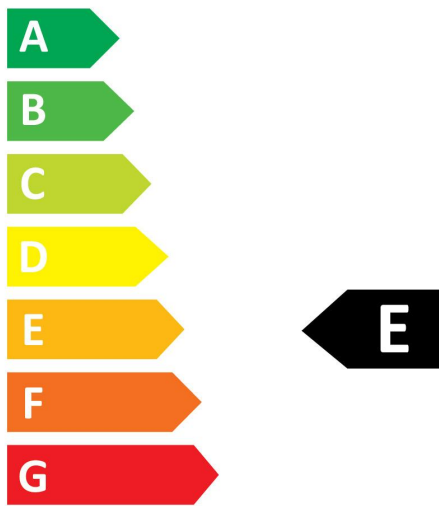

PRODUCT OVERVIEW

Product name	ToLEDo Candle V7 806LM 840 E14 SL
Technology	LED
Watt (Rated) (W)	6.5
Type	LED exchangeable
Cap/Base	E14
Fixture rating	Open
General application	Hospitality, Residential & Consumer
ETIM Class	EC001959
E-number FI	4741003
Warranty	3 years
Luminous flux (lm)	806
Colour temperature (K)	4000
Light colour	Cool White
CRI (Ra)	80
Colour Variation Initial (SDCM)	SDCM6
Photobiological Risk Group	RG0

Optical data

Luminous flux (lm)	806
Luminous flux (Rated) (lm)	806
Colour temperature (K)	4000
Light colour	Cool White
CRI (Ra)	80
Colour Variation Initial (SDCM)	SDCM6
Photobiological Risk Group	RG0
Lumen maintenance at end of nominal life (%)	70

PHOTOMETRY

TECHNICAL DRAWINGS

TOLEDO CANDLE

ToLEDo Candle V7 806LM 840 E14 SL
0029615

0029615

7
kWh/1000h

2019/2015

TOLEDO CANDLE