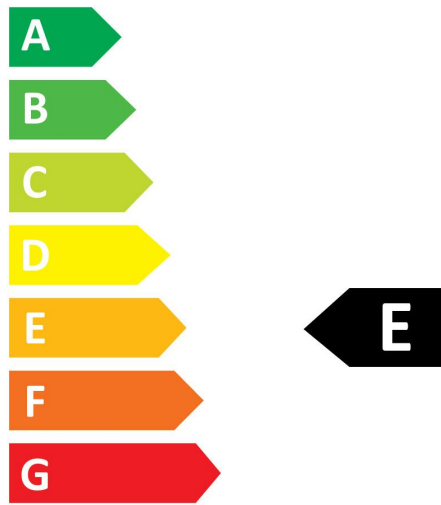

TOLEDO CANDLE

ToLEDo Candle V7 806LM 840 E14 SL
0029615

0029615

7
kWh/1000h

2019/2015