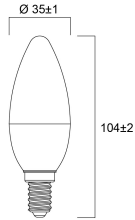

TOLEDO CANDLE

ToLEDo Candle V7 806LM 840 E14 SL

0029615

Wattage (W)	6.5
Product Voltage (V)	230
Dimmable	No
Average life (Nominal) (h)	15000
Product EAN number	5410288296159

DATA TABLE

General data

Product name	ToLEDo Candle V7 806LM 840 E14 SL
Technology	LED
Watt (Rated) (W)	6.5
Type	LED exchangeable
Cap/Base	E14
Fixture rating	Open
General application	Hospitality, Residential & Consumer
Operating temperature range (°C)	-20°C...+40°C
Performance ambient temperature Tq (°C)	25
ETIM Class	EC001959
E-number FI	4741003
Warranty	3 years

TOLEDO CANDLE

ToLEDo Candle V7 806LM 840 E14 SL
0029615

Lifetime data

Lifespan L70 B50	15000
Average life (Nominal) (h)	15000
Average life (Rated) (h)	15000

Physical data

Nominal Product Length (mm)	104
Nominal Product Diameter (mm)	35
Weight (kg)	0.028

Packaging

Single packaging type	Carton
Product EAN number	5410288296159
Packaging single length / height (cm)	11.0
Packaging single width (cm)	4.5
Packaging single depth (cm)	4.5
DUN14 (outer)	15410288296156
Units per outer package	6
Packaging outer length / height (cm)	14.3
Packaging outer width (cm)	9.7
Packaging outer depth (cm)	11.7

PHOTOMETRY

TECHNICAL DRAWINGS

TOLEDO CANDLE

ToLEDo Candle V7 806LM 840 E14 SL
0029615

0029615

7
kWh/1000h

2019/2015

TOLEDO CANDLE