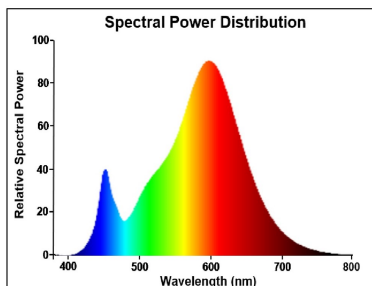

TOLEDO CANDLE

ToLEDo Candle V7 806LM 827 E27 SL
0029614

Lifetime data

Lifespan L70 B50	15000
Average life (Nominal) (h)	15000
Average life (Rated) (h)	15000

Physical data

Nominal Product Length (mm)	105
Nominal Product Diameter (mm)	35
Weight (kg)	0.028

Packaging

Single packaging type	Carton
Product EAN number	5410288296142
Packaging single length / height (cm)	11.0
Packaging single width (cm)	4.5
Packaging single depth (cm)	4.5
DUN14 (outer)	15410288296149
Units per outer package	6
Packaging outer length / height (cm)	14.3
Packaging outer width (cm)	9.7
Packaging outer depth (cm)	11.7

Safety data

Optimal operating condition (°C)	-20-40
Breakage cleaning instructions	Not applicable
Special purpose lamp	No
Dry applications use only	Yes
Suitable for household illumination	Yes
Safety message	Not Suitable for totally enclosed fixtures

PHOTOMETRY

TECHNICAL DRAWINGS