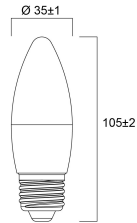

TOLEDO CANDLE

ToLEDo Candle V7 806LM 827 E27 SL
0029614