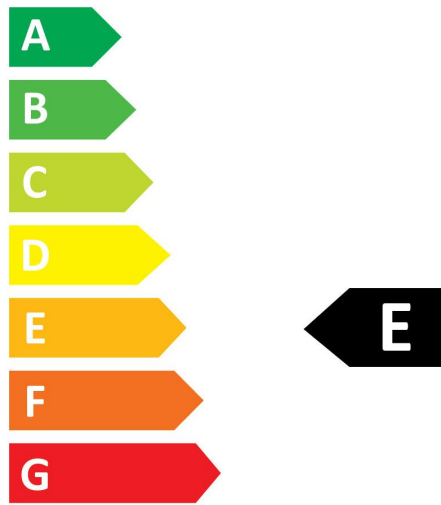

TOLEDO CANDLE

ToLEDo Candle V7 806LM 827 E27 SL
0029614

0029614

7
kWh/1000h

2019/2015