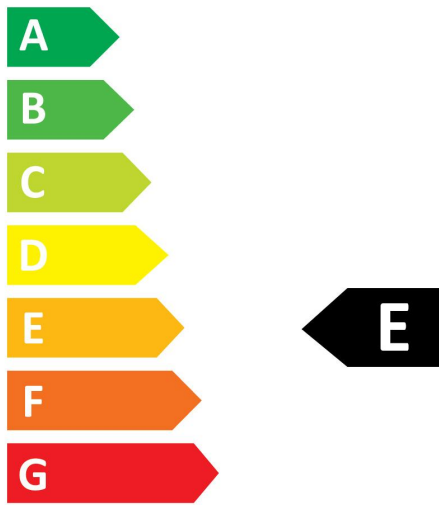

SYLVANIA

TOLEDO CANDLE

ToLEDo Candle V7 806LM 827 E14 SL
0029613

0029613

7
kWh/1000h

2019/2015