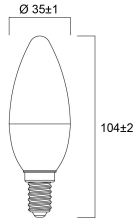

TOLEDO CANDLE

ToLEDo Candle V7 806LM 827 E14 SL

0029613

Wattage (W)	6.5
Product Voltage (V)	230
Dimmable	No
Average life (Nominal) (h)	15000
Product EAN number	5410288296135

DATA TABLE

General data

Product name	ToLEDo Candle V7 806LM 827 E14 SL
Technology	LED
Watt (Rated) (W)	6.5
Type	LED exchangeable
Cap/Base	E14
Fixture rating	Open
General application	Hospitality, Residential & Consumer
Operating temperature range (°C)	-20°C...+40°C
Performance ambient temperature Tq (°C)	25
ETIM Class	EC001959
E-number FI	4741001
Warranty	3 years

TOLEDO CANDLE

ToLEDo Candle V7 806LM 827 E14 SL

0029613

Lifetime data

Lifespan L70 B50	15000
Average life (Nominal) (h)	15000
Average life (Rated) (h)	15000

Physical data

Nominal Product Length (mm)	104
Nominal Product Diameter (mm)	35
Weight (kg)	0.028

Packaging

Single packaging type	Carton
Product EAN number	5410288296135
Packaging single length / height (cm)	11.0
Packaging single width (cm)	4.5
Packaging single depth (cm)	4.5
DUN14 (outer)	15410288296132
Units per outer package	6
Packaging outer length / height (cm)	14.3
Packaging outer width (cm)	9.7
Packaging outer depth (cm)	11.7

PHOTOMETRY

TECHNICAL DRAWINGS

TOLEDO CANDLE

ToLEDo Candle V7 806LM 827 E14 SL
0029613

0029613

7
kWh/1000h

2019/2015

SYLVANIA