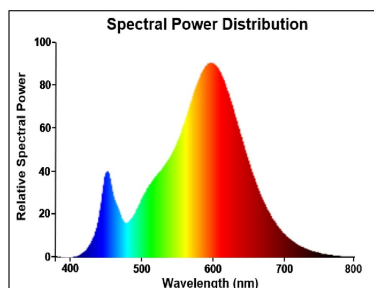

TOLEDO CANDLE

ToLEDo Candle V7 806LM 827 E14 SL

0029613

Lifetime data

Lifespan L70 B50	15000
Average life (Nominal) (h)	15000
Average life (Rated) (h)	15000

Physical data

Nominal Product Length (mm)	104
Nominal Product Diameter (mm)	35
Weight (kg)	0.028

Packaging

Single packaging type	Carton
Product EAN number	5410288296135
Packaging single length / height (cm)	11.0
Packaging single width (cm)	4.5
Packaging single depth (cm)	4.5
DUN14 (outer)	15410288296132
Units per outer package	6
Packaging outer length / height (cm)	14.3
Packaging outer width (cm)	9.7
Packaging outer depth (cm)	11.7

Safety data

Optimal operating condition (°C)	-20-40
Breakage cleaning instructions	Not applicable
Special purpose lamp	No
Dry applications use only	Yes
Suitable for household illumination	Yes
Safety message	Not Suitable for totally enclosed fixtures

PHOTOMETRY

TECHNICAL DRAWINGS