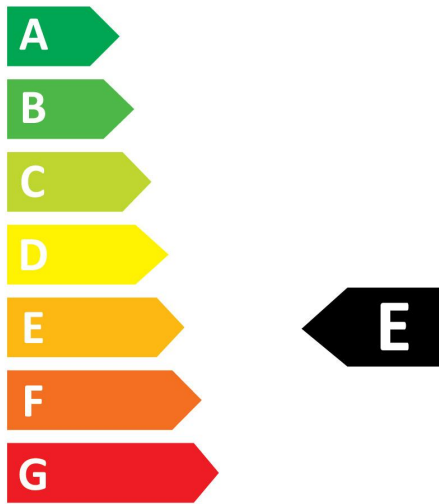

PRODUCT OVERVIEW

Product name	ToLEDo Candle V7 806LM 827 E14 SL
Technology	LED
Watt (Rated) (W)	6.5
Type	LED exchangeable
Cap/Base	E14
Fixture rating	Open
General application	Hospitality, Residential & Consumer
ETIM Class	EC001959
E-number FI	4741001
Warranty	3 years
Luminous flux (lm)	806
Colour temperature (K)	2700
Light colour	Homelight
CRI (Ra)	80
Colour Variation Initial (SDCM)	SDCM6
Photobiological Risk Group	RG0

Optical data

Luminous flux (lm)	806
Luminous flux (Rated) (lm)	806
Colour temperature (K)	2700
Light colour	Homelight
CRI (Ra)	80
Colour Variation Initial (SDCM)	SDCM6
Photobiological Risk Group	RG0
Lumen maintenance at end of nominal life (%)	70

PHOTOMETRY

TECHNICAL DRAWINGS

TOLEDO CANDLE

ToLEDo Candle V7 806LM 827 E14 SL
0029613

0029613

7
kWh/1000h

2019/2015

SYLVANIA