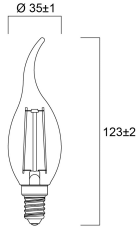

Physical data

| | |
|-------------------------------|-------|
| Nominal Product Length (mm) | 123 |
| Nominal Product Diameter (mm) | 35 |
| Weight (kg) | 0.021 |

Packaging

| | |
|---------------------------------------|----------------|
| Single packaging type | Carton |
| Product EAN number | 5410288294858 |
| Packaging single length / height (cm) | 11.0 |
| Packaging single width (cm) | 4.5 |
| Packaging single depth (cm) | 4.5 |
| DUN14 (outer) | 15410288294855 |
| Units per outer package | 6 |
| Packaging outer length / height (cm) | 14.3 |
| Packaging outer width (cm) | 9.7 |
| Packaging outer depth (cm) | 12.0 |

PHOTOMETRY

TECHNICAL DRAWINGS

ToLEDo Retro Candle Bent-tip

ToLEDo RT Candle BT V5 CL 250LM 827 E14 SL
0029485

0029485

3
kWh/1000h

2019/2015

ToLEDo Retro Candle Bent-tip
ToLEDo RT Candle BT V5 CL 250LM 827 E14 SL
0029485