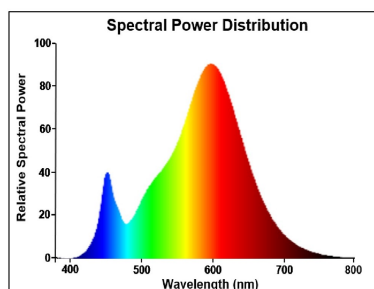

ToLEDo Retro Candle Bent-tip

ToLEDo RT Candle BT V5 CL 250LM 827 E14 SL

0029485

Lifetime data

Lifespan L70 B50	15000
Average life (Nominal) (h)	15000
Average life (Rated) (h)	15000

Physical data

Nominal Product Length (mm)	123
Nominal Product Diameter (mm)	35
Weight (kg)	0.021

Packaging

Single packaging type	Carton
Product EAN number	5410288294858
Packaging single length / height (cm)	11.0
Packaging single width (cm)	4.5
Packaging single depth (cm)	4.5
DUN14 (outer)	15410288294855
Units per outer package	6
Packaging outer length / height (cm)	14.3
Packaging outer width (cm)	9.7
Packaging outer depth (cm)	12.0

Safety data

Optimal operating condition (°C)	-20-40
Breakage cleaning instructions	Not applicable
Special purpose lamp	No
Dry applications use only	Yes
Suitable for household illumination	Yes
Safety message	Not Suitable for totally enclosed fixtures

PHOTOMETRY

TECHNICAL DRAWINGS