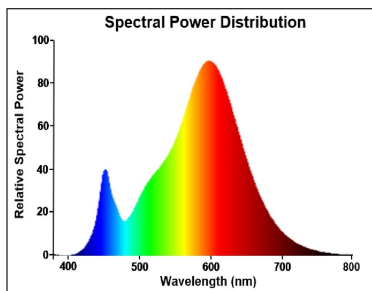

ToLEDo Retro G120

ToLEDo RT G125 V5 CL 1521LM 827 E27 SL

0029546

DUN14 (outer)	15410288295463
Units per outer package	6
Packaging outer length / height (cm)	20.0
Packaging outer width (cm)	80.3
Packaging outer depth (cm)	13.5

Safety data

Optimal operating condition (°C)	-20-40
Breakage cleaning instructions	Not applicable
Special purpose lamp	No
Dry applications use only	Yes
Suitable for household illumination	Yes
Safety message	Not Suitable for totally enclosed fixtures

PHOTOMETRY