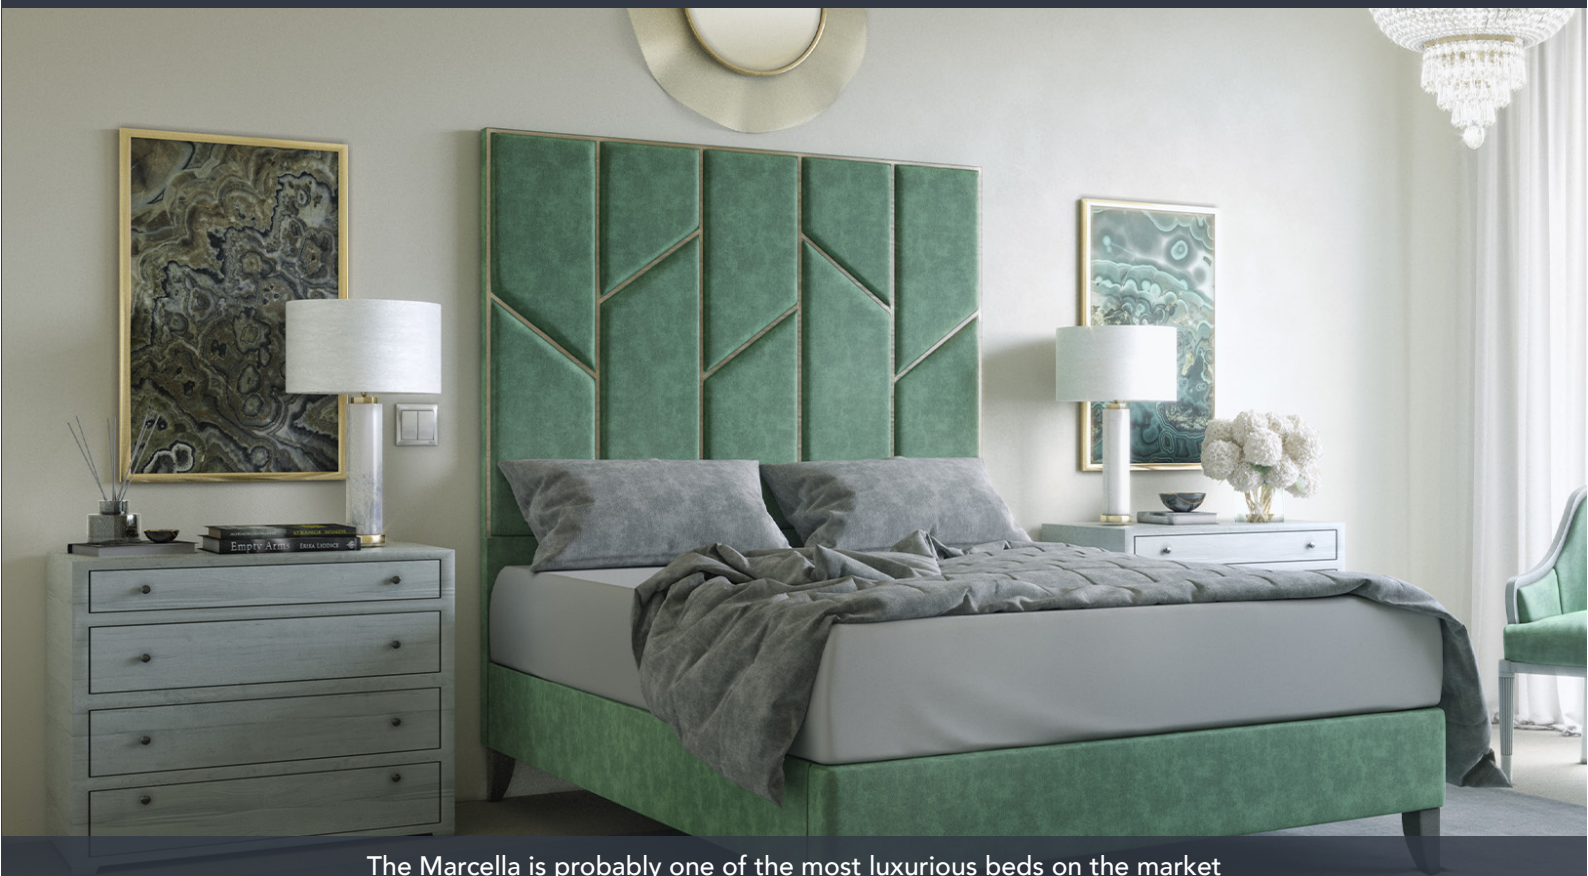

Hestia®

INTRODUCING THE MARCELLA

The Marcella is probably one of the most luxurious beds on the market right now, a clear winner for 2021 creating a centre piece for any bedroom. The Marcella has 3 different metal finishes. The mattress sits flush with the frame.

**SPLAYED
TAPERED**

**SHARK
TOOTH**

OAK
AVAILABLE FOR:
TURNED
STRAIGHT
TRADITIONAL TURNED
ROUND TAPERED
SHARK TOOTH
SPLAYED TAPERED

WALNUT
AVAILABLE FOR:
TRADITIONAL TURNED
ROUND TAPERED
SHARK TOOTH
SPLAYED TAPERED

EBONY
AVAILABLE FOR:
TRADITIONAL TURNED
ROUND TAPERED
SHARK TOOTH
SPLAYED TAPERED

BEECH
AVAILABLE FOR:
TRADITIONAL TURNED
ROUND TAPERED
SHARK TOOTH
SPLAYED TAPERED

DIMENSIONS

	4FT6	5FT	6FT
OVERALL WIDTH	137cm	152cm	182cm
OVERALL LENGTH	196cm	205cm	205cm
SIDE HEIGHT	33cm	33cm	33cm
HEAD HEIGHT	160cm	160cm	160cm
FOOTBOARD HEIGHT	33cm	33cm	33cm
METAL TRIM DEPTH	10ml	10ml	10ml