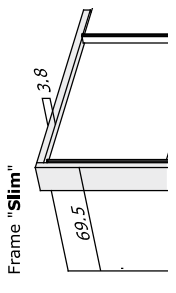

CELLO

Wardrobe System with end grain insert and mirrors incl. cornice (each unit has 2 shelves and 1 hanging rail, wardrobe height: 232.5 cm, depth: 59.5 cm incl. front)

Basic Units	100/50	100/100	100/50/100	100/100/100	Wardrobe frame
System 2					
Width in cm	150.5	200.1	249.6	299.2	Panel left and right
Code for height 231.3 cm	975300	975400	975500	977600	900555
Price in \$	1.999.-	2.199.-	2.799.-	2.999.-	239.-
Code for height 208.9 cm	975306	975406	975506	977606	900555
Price in \$	1.999.-	2.199.-	2.799.-	2.999.-	239.-
Pencil light for cornice	two lights 90352	two lights 90352	three lights 90353	three lights 90353	width = +6 cm
Price in \$	337.-	337.-	431.-	431.-	
Spot	set of two lights 90342	set of two lights 90342	set of three lights 90343	set of three lights 90343	
Price in \$	337.-	337.-	431.-	431.-	

Extension Units

	50L	50R	100
Width in cm	49.5	49.5	99.1
Code for height 231.3 cm	871110	871120	871200
Price in \$	659.-	659.-	999.-
Code for height 208.9 cm	871116	871126	871206
Price in \$	659.-	659.-	999.-
Pencil light for cornice	one light 90350	one light 90350	one light 90350
Price in \$	110.-	110.-	110.-
Spot	one light 90340	one light 90340	one light 90340
Price in \$	110.-	110.-	110.-

cello

Design 36

	45/60/90/45	90/60/60/90	60/90/90/90
Width in cm	241.3	301.3	330.5
Code for height 230.4 cm	962409	963009	963309
Price in \$	2.798.-	3.199.-	3.498.-
Code for height 208.0 cm	972409	973009	973309
Price in \$	2.798.-	3.199.-	3.498.-

Ground view of the slider:

	45/60/90/45	90/60/60/90	60/90/90/90	Opening:
✓	✓	✓	✓	111.1 cm
✓	✓	✓	✓	125.7 cm
✓	✓	✓	✓	141.1 cm
✓	✓	✓	✓	155.7 cm

✓ = Usable for internal fitting

Wardrobe frame, each side + 3.8 cm