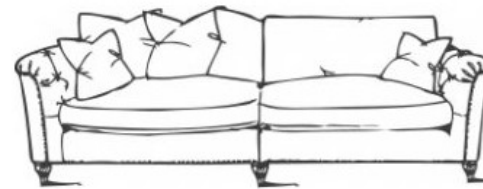

INVERURIE
Andersons

CHARLOTTE

GRAND SPLIT W264 H93 D105CM

XLARGE W244 H93 D105CM

LARGE W224 H93 D105CM

MEDIUM W204 H93 D105CM

LOVESEAT W160 H93 D105CM

Studding: This model is available with or without chrome studding detail. NON studded as standard, please specify at time of ordering

Feet: Solid hardwood with a light, medium, limed Or Vintage grey finish.

Seat cushion filling: Superior grade branded fibre in a thick cambric case. Seat cushions also available with a superior grade soft foam core with a thick fibre wrap at a supplement.