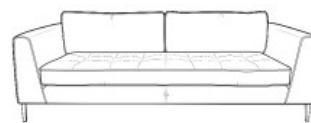

## SCATTER CUSHIONS

If you would like to add scatter cushions to your order, please see the selection in store or speak to a member of staff to discuss your options. Please note that scatter cushions are available as optional extras.

**LARGE CHAISE SOFA (RHF)**

H	W	D	AH	SH	SD	SW	FH
82	280	98/165	68	46	62/129	240	66

**LARGE CHAISE SOFA (LHF)**

H	W	D	AH	SH	SD	SW	FH
82	280	98/165	68	46	62/129	240	66

**LARGE SOFA**

H	W	D	AH	SH	SD	SW	FH
82	230	98	68	46	62	190	66

**MEDIUM SOFA**

H	W	D	AH	SH	SD	SW	FH
82	195	98	68	46	62	154	66

**SMALL SOFA**

H	W	D	AH	SH	SD	SW	FH
82	160	98	68	46	62	119	66

**SNUGGLER**

H	W	D	AH	SH	SD	SW	FH
82	136	98	68	46	62	95	66

**CHAIR**

H	W	D	AH	SH	SD	SW	FH
82	101	98	68	46	62	60	66