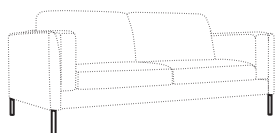

3,5 seater

set 1 right / or left
3 seater left / or right + corner 90°
+ bench right / or left

3,5 seater (divided)

modular system

elements of the modular system

2 seater left / or right

2 seater without armrests

3 seater left / or right

3 seater without armrests

3,5 seater left / or right

3,5 seater without armrests

bench right / or left

corner 90°

extra dimensions

depth of seat

legs

no. 141
wood

no. 177
metal chrome,
painted black
or grey

All legs can be fixed to both armrests:

under armrest

under frame