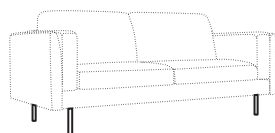

3,5 seater

set 1 right / or left
3 seater left / or right + corner 90°
+ bench right / or left

3,5 seater (divided)

modular system

elements of the modular system

2 seater left / or right

2 seater without armrests

3 seater left / or right

3 seater without armrests

3,5 seater left / or right

3,5 seater without armrests

bench right / or left

corner 90°

extra dimensions

depth of seat

legs

no. 141
wood

no. 177
metal chrome,
painted black
or grey

All legs can be fixed to both armrests:

under armrest

under frame