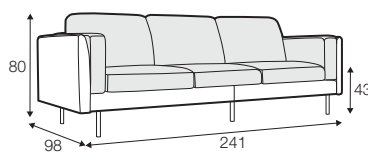

LUX lux

COVERS

FC fixed

LCV loose
with velcro

SPECIAL

modular
system

2 seater

3 seater

3,5 seater

set 1 right / or left
3 seater left / or right + corner 90°
+ bench right / or left

3,5 seater (divided)

modular system

elements of the modular system

2 seater left / or right

2 seater without armrests

3 seater left / or right

3 seater without armrests

3,5 seater left / or right

3,5 seater without armrests

bench right / or left

corner 90°

extra dimensions

depth of seat