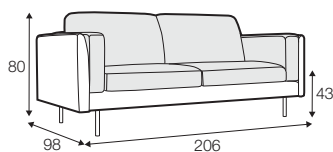

LUX lux

COVERS

FC fixed

LCV loose
with velcro

SPECIAL

modular
system

2 seater

3 seater

3,5 seater

set 1 right / or left
3 seater left / or right + corner 90°
+ bench right / or left

3,5 seater (divided)

modular system

elements of the modular system

2 seater left / or right

2 seater without armrests

3 seater left / or right

3 seater without armrests

3,5 seater left / or right

3,5 seater without armrests

bench right / or left

corner 90°

extra dimensions

depth of seat