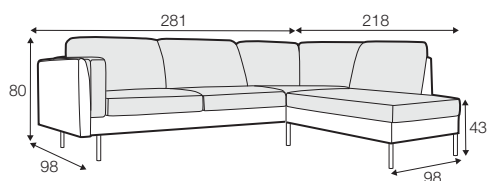

LUX lux

COVERS

FC fixed

LCV loose
with velcro

SPECIAL

modular
system

2 seater

3 seater

3,5 seater

set 1 right / or left
3 seater left / or right + corner 90°
+ bench right / or left

3,5 seater (divided)

modular system

elements of the modular system

2 seater left / or right

2 seater without armrests

3 seater left / or right

3 seater without armrests

3,5 seater left / or right

3,5 seater without armrests

bench right / or left

corner 90°

extra dimensions

depth of seat