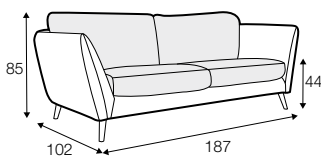

STD standard

LUX lux

CLS classic

FC fixed

LCV loose with velcro

modular system

All drawings shown height with leg no. 141A H-14.

armchair

armchair wide

footstool 90x70

2 seater

3 seater

3XL seater (divided, two cushions)

3XL seater (divided, three cushions)

set 1 right / or left

2 seater left / or right
+ chaiselongue right / or left

set 2 right / or left

3 seater left / or right
+ chaiselongue wide right / or left

set 3 right / or left

2 seater left / or right + divan right / or left

set 4 right / or left

3 seater left / or right + divan right / or left

divan right / or left

corner 90° no. 1

corner 90° no. 2

cozy corner right / or left

corner 30°

extra dimensions

depth of seat

accessories