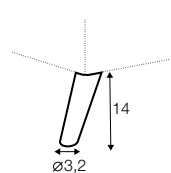

divan right / or left

corner 90° no. 1

corner 90° no. 2

cozy corner right / or left

corner 30°

extra dimensions

depth of seat

accessories

headrest L-62

headrest L-77

armrest protection

endpart left / or right

legs

no. 141A
wood

recommended

no. 91
wood