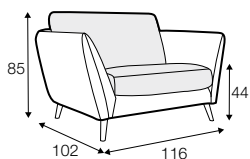

STD standard

LUX lux

CLS classic

FC fixed

LCV loose with velcro

modular system

All drawings shown height with leg no. 141A H-14.

armchair

armchair wide

footstool 90x70

2 seater

3 seater

3XL seater (divided, two cushions)

3XL seater (divided, three cushions)

set 1 right / or left

2 seater left / or right
+ chaiselongue right / or left

set 2 right / or left

3 seater left / or right
+ chaiselongue wide right / or left

set 3 right / or left

2 seater left / or right + divan right / or left

set 4 right / or left

3 seater left / or right + divan right / or left

divan right / or left

corner 90° no. 1

corner 90° no. 2

cozy corner right / or left

corner 30°

extra dimensions

depth of seat

accessories