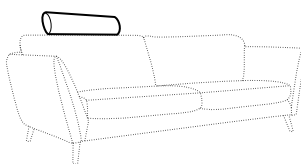

headrest L-77