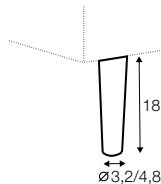

no. 141B
wood