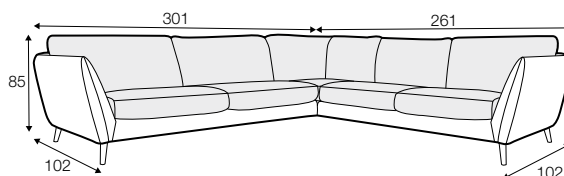

STD standard

LUX lux

CLS classic

FC fixed

LCV loose with velcro

modular system

All drawings shown height with leg no. 141A H-14.

armchair

set 2 right / or left

3 seater left / or right
+ chaiselongue wide right / or left

set 3 right / or left

2 seater left / or right + divan right / or left

set 4 right / or left

3 seater left / or right + divan right / or left

set 5 right / or left
3 seater left / or right + cozy corner right / or left

set 6
divan left + 2 seater without armrests + divan right

set 7 right / or left
chaiselongue left / or right + 2 seater without armrests
+ divan right / or left

set 8 right / or left
3 seater left / or right + corner 90° no. 1 + 2 seater right / or left

set 9 right / or left
3 seater left / or right + corner 90° no. 2
+ 2 seater right / or left

set 10 left / or right
chaiselongue left / or right + 2 seater without armrests
+ corner 90° no. 1 + 2 seater right / or left