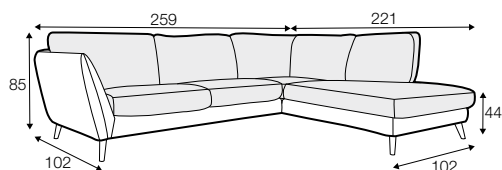

STD standard

LUX lux

CLS classic

FC fixed

LCV loose with velcro

modular system

All drawings shown height with leg no. 141A H-14.

armchair

armchair wide

footstool 90x70

2 seater

3 seater

3XL seater (divided, two cushions)

3XL seater (divided, three cushions)

set 1 right / or left

2 seater left / or right
+ chaiselongue right / or left

set 2 right / or left

3 seater left / or right
+ chaiselongue wide right / or left

set 3 right / or left

2 seater left / or right + divan right / or left

set 4 right / or left

3 seater left / or right + divan right / or left

set 5 right / or left
3 seater left / or right + cozy corner right / or left

set 6
divan left + 2 seater without armrests + divan right

set 7 right / or left
chaiselongue left / or right + 2 seater without armrests
+ divan right / or left