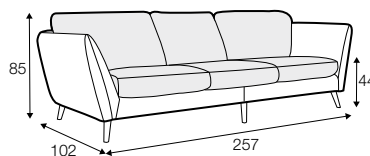

STD standard

LUX lux

CLS classic

FC fixed

LCV loose with velcro

modular system

All drawings shown height with leg no. 141A H-14.

armchair

armchair wide

footstool 90x70

2 seater

3 seater

3XL seater (divided, two cushions)

3XL seater (divided, three cushions)

set 1 right / or left

2 seater left / or right
+ chaiselongue right / or left

set 2 right / or left

3 seater left / or right
+ chaiselongue wide right / or left

set 3 right / or left

2 seater left / or right + divan right / or left

set 4 right / or left

3 seater left / or right + divan right / or left

set 5 right / or left
3 seater left / or right + cozy corner right / or left

set 6
divan left + 2 seater without armrests + divan right

set 7 right / or left
chaiselongue left / or right + 2 seater without armrests
+ divan right / or left