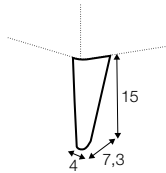

divan right / or left

corner 90° no. 1

corner 90° no. 2

cozy corner right / or left

corner 30°

extra dimensions

depth of seat

accessories

headrest L-62

headrest L-77

armrest protection

endpart left / or right

legs

no. 141A
wood

recommended

no. 91
wood