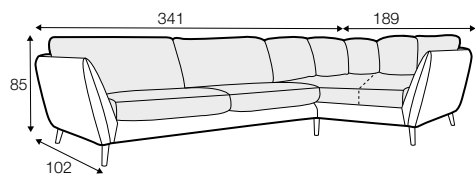

STD standard

LUX lux

CLS classic

FC fixed

LCV loose with velcro

modular system

All drawings shown height with leg no. 141A H-14.

armchair

set 2 right / or left

3 seater left / or right
+ chaiselongue wide right / or left

set 3 right / or left

2 seater left / or right + divan right / or left

set 4 right / or left

3 seater left / or right + divan right / or left

set 5 right / or left
3 seater left / or right + cozy corner right / or left

set 6
divan left + 2 seater without armrests + divan right

set 7 right / or left
chaiselongue left / or right + 2 seater without armrests
+ divan right / or left

set 8 right / or left
3 seater left / or right + corner 90° no. 1 + 2 seater right / or left

set 9 right / or left
3 seater left / or right + corner 90° no. 2
+ 2 seater right / or left

set 10 left / or right
chaiselongue left / or right + 2 seater without armrests
+ corner 90° no. 1 + 2 seater right / or left