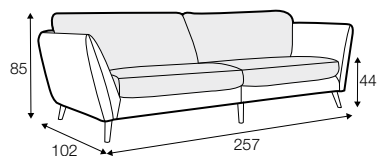

STD standard

LUX lux

CLS classic

FC fixed

LCV loose with velcro

modular system

All drawings shown height with leg no. 141A H-14.

armchair

armchair wide

footstool 90x70

2 seater

3 seater

3XL seater (divided, two cushions)

3XL seater (divided, three cushions)

set 1 right / or left

2 seater left / or right
+ chaiselongue right / or left

set 2 right / or left

3 seater left / or right
+ chaiselongue wide right / or left

set 3 right / or left

2 seater left / or right + divan right / or left

set 4 right / or left

3 seater left / or right + divan right / or left

set 5 right / or left
3 seater left / or right + cozy corner right / or left

set 6
divan left + 2 seater without armrests + divan right

set 7 right / or left
chaiselongue left / or right + 2 seater without armrests
+ divan right / or left