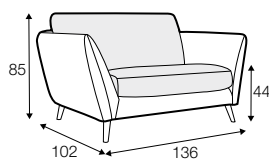

STD standard

LUX lux

CLS classic

FC fixed

LCV loose with velcro

modular system

All drawings shown height with leg no. 141A H-14.

armchair

armchair wide

footstool 90x70

2 seater

3 seater

3XL seater (divided, two cushions)

3XL seater (divided, three cushions)

set 1 right / or left

2 seater left / or right
+ chaiselongue right / or left

set 2 right / or left

3 seater left / or right
+ chaiselongue wide right / or left

set 3 right / or left

2 seater left / or right + divan right / or left

set 4 right / or left

3 seater left / or right + divan right / or left

divan right / or left

corner 90° no. 1

corner 90° no. 2

cozy corner right / or left

corner 30°

extra dimensions

depth of seat

accessories