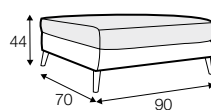

footstool 90x70