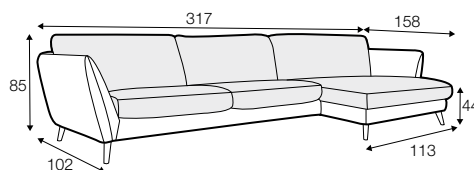

STD standard

LUX lux

CLS classic

FC fixed

LCV loose with velcro

modular system

All drawings shown height with leg no. 141A H-14.

armchair

armchair wide

footstool 90x70

2 seater

3 seater

3XL seater (divided, two cushions)

3XL seater (divided, three cushions)

set 1 right / or left

2 seater left / or right
+ chaiselongue right / or left

set 2 right / or left

3 seater left / or right
+ chaiselongue wide right / or left

set 3 right / or left

2 seater left / or right + divan right / or left

set 4 right / or left

3 seater left / or right + divan right / or left