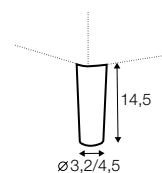

no. 153
wood