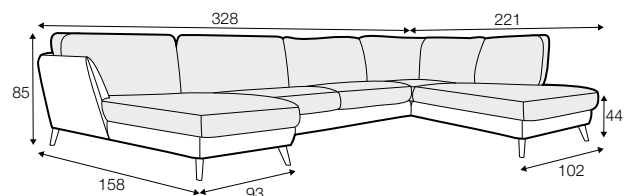

STD standard

LUX lux

CLS classic

FC fixed

LCV loose with velcro

modular system

All drawings shown height with leg no. 141A H-14.

armchair

set 2 right / or left

3 seater left / or right
+ chaiselongue wide right / or left

set 3 right / or left

2 seater left / or right + divan right / or left

set 4 right / or left

3 seater left / or right + divan right / or left

set 5 right / or left
3 seater left / or right + cozy corner right / or left

set 6
divan left + 2 seater without armrests + divan right

set 7 right / or left
chaiselongue left / or right + 2 seater without armrests
+ divan right / or left

set 8 right / or left
3 seater left / or right + corner 90° no. 1 + 2 seater right / or left

set 9 right / or left
3 seater left / or right + corner 90° no. 2
+ 2 seater right / or left

set 10 left / or right
chaiselongue left / or right + 2 seater without armrests
+ corner 90° no. 1 + 2 seater right / or left