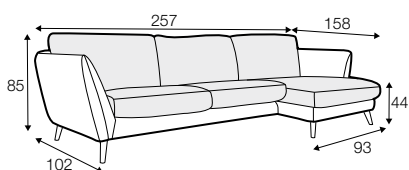

STD standard

LUX lux

CLS classic

FC fixed

LCV loose with velcro

modular system

All drawings shown height with leg no. 141A H-14.

armchair

armchair wide

footstool 90x70

2 seater

3 seater

3XL seater (divided, two cushions)

3XL seater (divided, three cushions)

set 1 right / or left

2 seater left / or right
+ chaiselongue right / or left

set 2 right / or left

3 seater left / or right
+ chaiselongue wide right / or left

set 3 right / or left

2 seater left / or right + divan right / or left

set 4 right / or left

3 seater left / or right + divan right / or left

set 5 right / or left
3 seater left / or right + cozy corner right / or left

set 6
divan left + 2 seater without armrests + divan right

set 7 right / or left
chaiselongue left / or right + 2 seater without armrests
+ divan right / or left