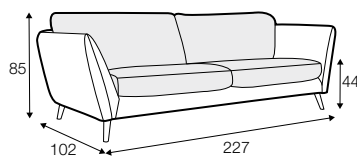

STD standard

LUX lux

CLS classic

FC fixed

LCV loose with velcro

modular system

All drawings shown height with leg no. 141A H-14.

armchair

armchair wide

footstool 90x70

2 seater

3 seater

3XL seater (divided, two cushions)

3XL seater (divided, three cushions)

set 1 right / or left

2 seater left / or right
+ chaiselongue right / or left

set 2 right / or left

3 seater left / or right
+ chaiselongue wide right / or left

set 3 right / or left

2 seater left / or right + divan right / or left

set 4 right / or left

3 seater left / or right + divan right / or left

divan right / or left

corner 90° no. 1

corner 90° no. 2

cozy corner right / or left

corner 30°

extra dimensions

depth of seat

accessories