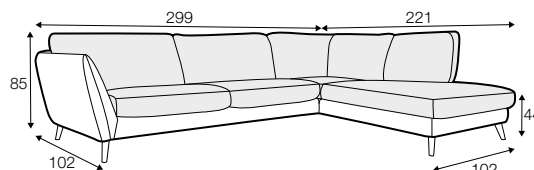

STD standard

LUX lux

CLS classic

FC fixed

LCV loose with velcro

modular system

All drawings shown height with leg no. 141A H-14.

armchair

armchair wide

footstool 90x70

2 seater

3 seater

3XL seater (divided, two cushions)

3XL seater (divided, three cushions)

set 1 right / or left

2 seater left / or right
+ chaiselongue right / or left

set 2 right / or left

3 seater left / or right
+ chaiselongue wide right / or left

set 3 right / or left

2 seater left / or right + divan right / or left

set 4 right / or left

3 seater left / or right + divan right / or left

set 5 right / or left
3 seater left / or right + cozy corner right / or left

set 6
divan left + 2 seater without armrests + divan right

set 7 right / or left
chaiselongue left / or right + 2 seater without armrests
+ divan right / or left