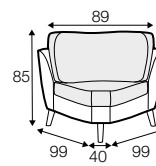

set 8 right / or left
3 seater left / or right + corner 90° no. 1 + 2 seater right / or left

set 9 right / or left
3 seater left / or right + corner 90° no. 2
+ 2 seater right / or left

set 10 left / or right
chaiselongue left / or right + 2 seater without armrests
+ corner 90° no. 1 + 2 seater right / or left

set 13
armchair left + corner 30°
+ armchair right

set 14
armchair wide left + corner 30°
+ armchair wide right

modular system

elements of the modular system

armchair left / or right

armchair without armrests

armchair wide left / or right

armchair wide without armrests

2 seater left / or right

2 seater without armrests

3 seater left / or right

3 seater without armrests

chaiselongue right / or left

chaiselongue wide right / or left

divan right / or left

corner 90° no. 1

corner 90° no. 2

cozy corner right / or left

corner 30°

extra dimensions

depth of seat

accessories