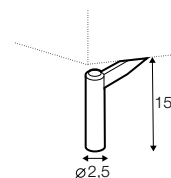

no. 145A
metal chrome,
painted black, grey
or brass gold
and brushed steel*

*please check a cost of brushed steel finish with a sale representative

Sits reserves the right to change construction of products and components used due to improving durability of product and customer satisfaction without any further notice. Explicit ± 2 cm tolerance of all elements sizes.

date: 10.2021

sits.eu