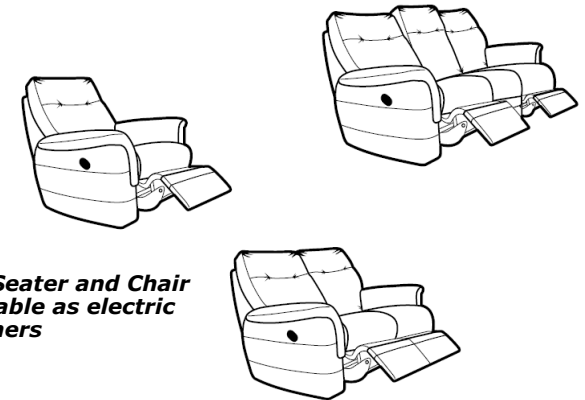

INVERURIE
Andersons

MICHIGAN

3 Seater Sofa

2 Seater Sofa

Chair

3/2 Seater and Chair available as electric recliners

Sizes in CM	Height	Width	Depth	Seat Height	Seat Width	Seat Depth
3 Seater/ Recliner*	103	196	99	50	146	55
2 Seater/ Recliner*	103	144	99	50	95	55
Chair/ Recliner*	103	95	99	50	45	55