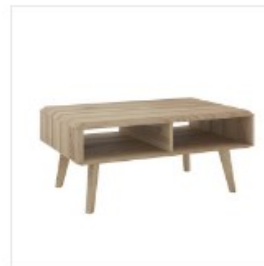

INVERURIE
Andersons

KACEY

3 Door Sideboard
150 x 42 x 90cm

2 Drawer Console Table
110 x 35 x 80cm

TV Unit
162 x 42 x 40cm

Open Coffee Table
90 x 60 x 40cm

Low Display Unit
130 x 42 x 90cm

Dining Arm Chair
52.5 x 55.5 x 78cm

Tall Display Unit
80 x 42 x 180cm

Fixed Top Dining Table
140 x 90 x 75cm

Extending Dining Table
160/200 x 90 x 75cm

Dining Chair Oak
51.5 x 48.5 x 86cm

Dining Bench Oak
132 x 56 x 91cm

Mirror
80 x 2.5 x 80

Dining chairs & dining bench come in an oak or black colour option