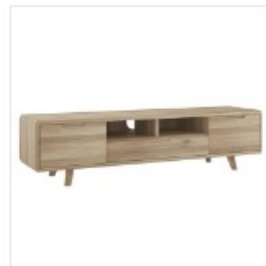

INVERURIE
Andersons

KACEY

3 Door Sideboard
150 x 42 x 90cm

2 Drawer Console Table
110 x 35 x 80cm

TV Unit
162 x 42 x 40cm

Open Coffee Table
90 x 60 x 40cm

Low Display Unit
130 x 42 x 90cm

Dining Arm Chair
52.5 x 55.5 x 78cm

Tall Display Unit
80 x 42 x 180cm

Fixed Top Dining Table
140 x 90 x 75cm

Extending Dining Table
160/200 x 90 x 75cm

Dining Chair Oak
51.5 x 48.5 x 86cm

Dining Bench Oak
132 x 56 x 91cm

Mirror
80 x 2.5 x 80

Dining chairs & dining bench come in an oak or black colour option