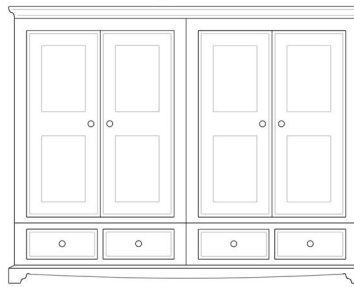

4 Door Robe with Drawers
D580mm

- IBW445 - Sml 2 Drw - H1830 W1640mm
- IBW446 - Sml X-Tall 2 Drw - H2160 W1640mm
- IBW447 - Sml 4 Drw - H1830 W1640mm
- IBW448 - Sml X-Tall 4 Drw - H2160 W1640mm
- IBW451 - Lrg 4 Drw - H1830 W2360mm
- IBW452 - Lrg X-Tall 4 Drw - H2160 W2360mm
- IBW453 - Lrg 8 Drw - H1830 W2360mm
- IBW454 - Lrg X-Tall 8 Drw - H2160 W2360mm

- IBW414 - Sml 1 Drw - H1830 W520mm
- IBW416 - Sml X Tall 1 Drw - H2160 W520mm
- IBW418 - Sml 2 Drw - H1830 W520mm
- IBW420 - Sml X Tall 2 Drw - H2160 W520mm
- IBW415 - Lrg 1 Drw - H1830 W700mm
- IBW417 - Lrg X Tall 1 Drw - H2160 W700mm
- IBW419 - Lrg 2 Drw - H1830 W700mm
- IBW421 - Lrg X Tall 2 Drw - H2160 W700mm

- IBD37 - Fabric Pad - Straight Legs
- IBD38 - Fabric Pad - Turned Legs
- IBD39 - Oak Pad - Straight Legs
- IBD40 - Oak Pad - Turned Legs

- IBU90 - For Single, 4ft, Double - W1892mm
- IBU91 - For King & Super King - W1995mm

- IBU92 - For Single, 4ft & Double - W1892mm
- IBU93 - For King & Super King - W1995mm

- IBB20 - Single - W1034 D2060mm
- IBB23 - 4ft - W1352 D2060mm
- IBB26 - Double - W1504 D2060mm
- IBB29 - King - W1654 D2160mm
- IBB32 - Super King - W1958 D2160mm

- IBB21 - Single - W1034 D2080mm
- IBB24 - 4ft - W1352 D2080mm
- IBB27 - Double - W1504 D2080mm
- IBB30 - King - W1654 D2180mm
- IBB33 - Super King - W1958 D2180mm