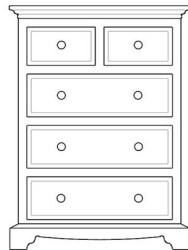

IBS72 - Large - W400 D420mm

3 Drawer
H780mm

IBS66 - Small - W350 D360mm

IBS73 - Large - W400 D420mm

Bookcases

IBK94 - Small Low - H880 W520 D300mm

IBK95 - Small Medium - H1310 W520 D300mm

IBK96 - Small High - H1830 W520 D300mm

IBK97 - Large Low - H880 W840 D300mm

IBK98 - Large Medium - H1310 W840 D300mm

IBK99 - Large High - H1830 W840 D300mm

IBC80

2+2 Chest
H880 W840 D420mm

IBC81

3+2 Chest
H1140 W840 D420mm

IBC82

Wide 3 Drawer Chest
H880 W840 D420mm

IBC83

4+3 Chest
H880 W1220 D420mm

Narrow Chest
W400 D420mm

IBC84 - 4 Drw - H1080mm

IBC86 - 5 Drw - H1310mm

Wellington Chest
W600 D420mm

IBC90 - 4 Drw - H1080mm