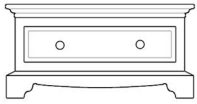

Bedrooms to Inspire.....

Quality British Hand Made Furniture

Small Blanket Chest

IBL55 - H420 W842 D420mm

Large Blanket Chest

IBL56 - H420 W1220 D420mm

Lamp Table
H582 W580 D430mm

IBL08 - Straight Legs

IBL09 - Turned Legs

IBL10 - Straight Legs with Shelf

IBL11 - Turned Legs with Shelf

1 Door
H620mm

IBS60 - Small - W350 D360mm

IBS67 - Large - W400 D420mm

1 Door Open Shelf
H780mm

IBS61 - Small - W350 D360mm