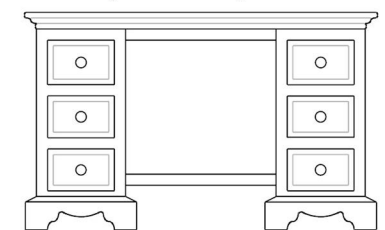

Double Pedestal Dressing Table
H780 W1260 D420mm