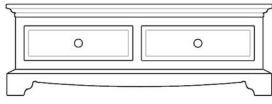

Bedrooms to Inspire.....

Quality British Hand Made Furniture

Small Blanket Chest

IBL55 - H420 W842 D420mm

Large Blanket Chest

IBL56 - H420 W1220 D420mm

Lamp Table
H582 W580 D430mm

IBL08 - Straight Legs

IBL09 - Turned Legs

IBL10 - Straight Legs with Shelf

IBL11 - Turned Legs with Shelf

1 Door
H620mm

IBS60 - Small - W350 D360mm

IBS67 - Large - W400 D420mm

1 Door Open Shelf
H780mm

IBS61 - Small - W350 D360mm