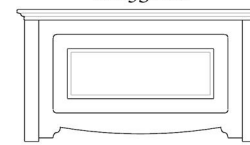

LFE (Slatted or Panelled)
H1193mm

- IBB20 - Single - W1034 D2060mm
- IBB23 - 4ft - W1352 D2060mm
- IBB26 - Double - W1504 D2060mm
- IBB29 - King - W1654 D2160mm
- IBB32 - Super King - W1958 D2160mm

HFE (Slatted or Panelled)
H1193mm