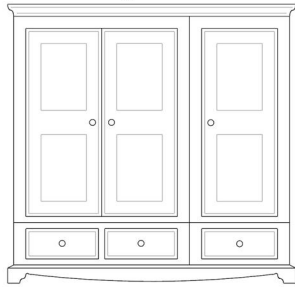

Triple Robe with Drawers
D580mm

- IBW432 - Sml 2 Drw - H1830 W1320mm
- IBW433 - Sml X-Tall 2 Drw - H2160 W1320mm
- IBW434 - Sml 3 Drw - H1830 W1320mm
- IBW435 - Sml X-Tall 3 Drw - H2160 W1320mm
- IBW439 - Lrg 3 Drw - H1830 W1860mm
- IBW440 - Lrg X-Tall 3 Drw - H2160 W1860mm
- IBW441 - Lrg 6 Drw - H1830 W1860mm
- IBW442 - Lrg X-Tall 6 Drw - H2160 W1860mm