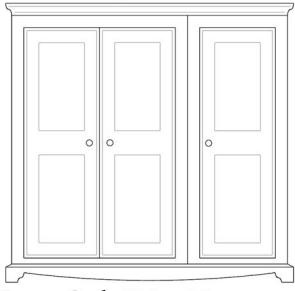

Triple All Hanging Robe
D580mm

- IBW429 - Sml- H1830 W1320mm
- IBW430 - Sml Low - H1340 W1320mm
- IBW431 - Sml X-Tall - H2160 W1320mm
- IBW436 - Lrg- H1830 W1860mm
- IBW437 - Lrg Low - H1340 W1860mm
- IBW438 - Lrg X-Tall - H2160 W1860mm