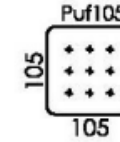

Leg Options

Combinations

Surcharges apply for metal and 'y' wood legs.

Scatter cushions are included. Different leg options available.

A choice with high or low arms.

Highclere Business Park, Inverurie, Aberdeenshire AB51 5QW