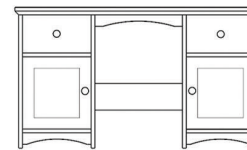

2 Door 2 Drawer Double Pedestal Desk

EBD07
H710 W1300 D470mm