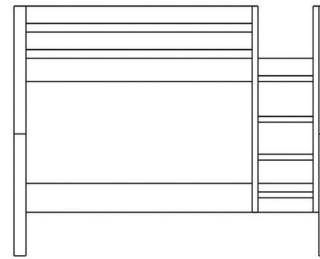

High Sleeper

EBB36-Frame Only  
EBB37-with Underbed Furniture  
H1925 W1030 D2110mm

Mid Sleeper

EBB38-Frame Only  
EBB39-with Underbed Furniture  
H1228 W994 D2110mm

Bunk Bed

EBB40  
H1800 W994 D2070mm

Storage Sleeper

EBB42-Frame Only  
EBB43-with Underbed Furniture  
H1250 W994 D2060mm

Day Bed

2ft 6" - H850 W860 D2020mm  
3ft - H850 W1014 D2020mm

EBB44-2ft 6"  
EBB45-2ft 6" with 2 Underbed Drawers  
EBB46-3ft  
EBB47-3ft with 2 Underbed Drawers