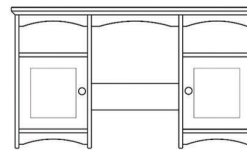

2 Door Open Top Double Pedestal Desk

EBD06
H710 W1300 D470mm