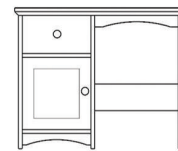

1 Door 1 Drawer Single Pedestal Desk

EBD03
H710 W920 D470mm
(Option for High Sleeper)