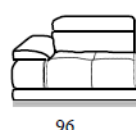

INVERURIE
Andersons

DANTE

Code 64 Large Sofa

Code 05 Loveseat

Cod 00sx/02dx
1arm Armchair

Code 03 Armchair W/fixed armrest

Cod 18sx/19dx
1arm Large Sofa

Cod 16sx/17dx
1arm Loveseat

Cod 118
Square corner With
fixed headrests

Cod 119
Square corner With
headrests

Depth + Seat Height

Code 50sx/51dx
Terminal chair

Code 52sx/53dx
terminal 2str

Cod 112
Cut square corner

Cod 110
Maxi square ottoman