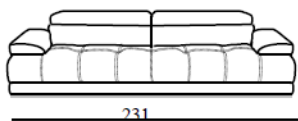

INVERURIE
Andersons

DANTE

Code 64 Large Sofa

Code 05 Loveseat

Cod 00sx/02dx
1arm Armchair

Code 03 Armchair W/fixed armrest

Cod 18sx/19dx
1arm Large Sofa

Cod 16sx/17dx
1arm Loveseat

Cod 118
Square corner With
fixed headrests

Cod 119
Square corner With
headrests

Depth + Seat Height

Code 50sx/51dx
Terminal chair

Code 52sx/53dx
terminal 2str

Cod 112
Cut square corner

Cod 110
Maxi square ottoman