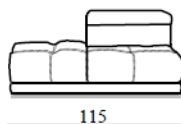

Cod 118
Square corner With
fixed headrests

Cod 119
Square corner With
headrests

Depth + Seat Height

Code 50sx/51dx
Terminal chair

Code 52sx/53dx
terminal 2str

Cod 112
Cut square corner

Cod 110
Maxi square ottoman

Cod 14
rectangular ottoman

Code 48sx/49dx
Chaise longue

Code 28
Armless loveseat

Code 01
Armless chair

Code 101
Maxi Armless chair

Cod 116/117
Corner W/fixed headrests
and terminal chair lhf/rhf

Cod 120/121
Corner W/headrests and
terminal chair lhf/rhf