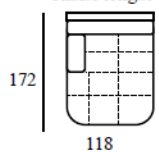

Cod 118
Square corner With
fixed headrests

Cod 119
Square corner With
headrests

Depth + Seat Height

Code 50sx/51dx
Terminal chair

Code 52sx/53dx
terminal 2str

Cod 112
Cut square corner

Cod 110
Maxi square ottoman

Cod 14
rectangular ottoman

Code 48sx/49dx
Chaise longue

Code 28
Armless loveseat

Code 01
Armless chair

Code 101
Maxi Armless chair

Cod 116/117
Corner W/fixed headrests
and terminal chair lhf/rhf

Cod 120/121
Corner W/headrests and
terminal chair lhf/rhf