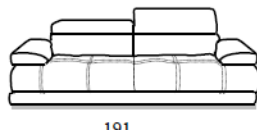

INVERURIE
Andersons

DANTE

Code 64 Large Sofa

Code 05 Loveseat

Cod 00sx/02dx
1arm Armchair

Code 03 Armchair W/fixed armrest

Cod 18sx/19dx
1arm Large Sofa

Cod 16sx/17dx
1arm Loveseat

Cod 118
Square corner With
fixed headrests

Cod 119
Square corner With
headrests

Depth + Seat Height

Code 50sx/51dx
Terminal chair

Code 52sx/53dx
terminal 2str

Cod 112
Cut square corner

Cod 110
Maxi square ottoman