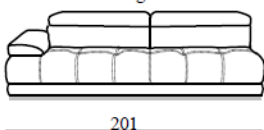

INVERURIE
Andersons

DANTE

Code 64 Large Sofa

Code 05 Loveseat

Cod 00sx/02dx
1arm Armchair

Code 03 Armchair W/fixed armrest

Cod 18sx/19dx
1arm Large Sofa

Cod 16sx/17dx
1arm Loveseat

Cod 118
Square corner With
fixed headrests

Cod 119
Square corner With
headrests

Depth + Seat Height

Code 50sx/51dx
Terminal chair

Code 52sx/53dx
terminal 2str

Cod 112
Cut square corner

Cod 110
Maxi square ottoman