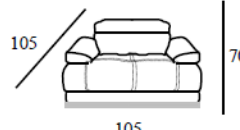

INVERURIE
Andersons

DANTE

Code 64 Large Sofa

Code 05 Loveseat

Cod 00sx/02dx
1arm Armchair

Code 03 Armchair W/fixed armrest

Cod 18sx/19dx
1arm Large Sofa

Cod 16sx/17dx
1arm Loveseat

Cod 118
Square corner With
fixed headrests

Cod 119
Square corner With
headrests

Depth + Seat Height

Code 50sx/51dx
Terminal chair

Code 52sx/53dx
terminal 2str

Cod 112
Cut square corner

Cod 110
Maxi square ottoman