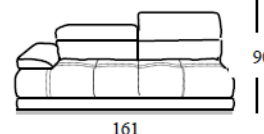

INVERURIE
Andersons

DANTE

Code 64 Large Sofa

Code 05 Loveseat

Cod 00sx/02dx
1arm Armchair

Code 03 Armchair W/fixed armrest

Cod 18sx/19dx
1arm Large Sofa

Cod 16sx/17dx
1arm Loveseat

Cod 118
Square corner With
fixed headrests

Cod 119
Square corner With
headrests

Depth + Seat Height

Code 50sx/51dx
Terminal chair

Code 52sx/53dx
terminal 2str

Cod 112
Cut square corner

Cod 110
Maxi square ottoman