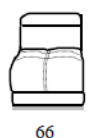

Cod 118
Square corner With
fixed headrests

Cod 119
Square corner With
headrests

Depth + Seat Height

Code 50sx/51dx
Terminal chair

Code 52sx/53dx
terminal 2str

Cod 112
Cut square corner

Cod 110
Maxi square ottoman

Cod 14
rectangular ottoman

Code 48sx/49dx
Chaise longue

Code 28
Armless loveseat

Code 01
Armless chair

Code 101
Maxi Armless chair

Cod 116/117
Corner W/fixed headrests
and terminal chair lhf/rhf

Cod 120/121
Corner W/headrests and
terminal chair lhf/rhf