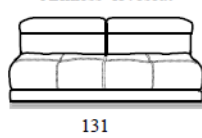

Cod 118
Square corner With
fixed headrests

Cod 119
Square corner With
headrests

Depth + Seat Height

Code 50sx/51dx
Terminal chair

Code 52sx/53dx
terminal 2str

Cod 112
Cut square corner

Cod 110
Maxi square ottoman

Cod 14
rectangular ottoman

Code 48sx/49dx
Chaise longue

Code 28
Armless loveseat

Code 01
Armless chair

Code 101
Maxi Armless chair

Cod 116/117
Corner W/fixed headrests
and terminal chair lhf/rhf

Cod 120/121
Corner W/headrests and
terminal chair lhf/rhf