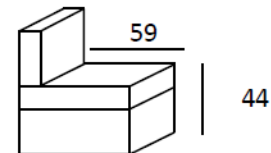

INVERURIE
Andersons

DANTE

Code 64 Large Sofa

Code 05 Loveseat

Cod 00sx/02dx
1arm Armchair

Code 03 Armchair W/fixed armrest

Cod 18sx/19dx
1arm Large Sofa

Cod 16sx/17dx
1arm Loveseat

Cod 118
Square corner With
fixed headrests

Cod 119
Square corner With
headrests

Depth + Seat Height

Code 50sx/51dx
Terminal chair

Code 52sx/53dx
terminal 2str

Cod 112
Cut square corner

Cod 110
Maxi square ottoman