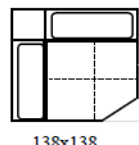

Cod 118
Square corner With
fixed headrests

Cod 119
Square corner With
headrests

Depth + Seat Height

Code 50sx/51dx
Terminal chair

Code 52sx/53dx
terminal 2str

Cod 112
Cut square corner

Cod 110
Maxi square ottoman

Cod 14
rectangular ottoman

Code 48sx/49dx
Chaise longue

Code 28
Armless loveseat

Code 01
Armless chair

Code 101
Maxi Armless chair

Cod 116/117
Corner W/fixed headrests
and terminal chair lhf/rhf

Cod 120/121
Corner W/headrests and
terminal chair lhf/rhf