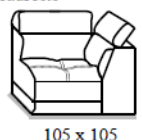

INVERURIE
Andersons

DANTE

Code 64 Large Sofa

Code 05 Loveseat

Cod 00sx/02dx
1arm Armchair

Code 03 Armchair W/fixed armrest

Cod 18sx/19dx
1arm Large Sofa

Cod 16sx/17dx
1arm Loveseat

Cod 118
Square corner With
fixed headrests

Cod 119
Square corner With
headrests

Depth + Seat Height

Code 50sx/51dx
Terminal chair

Code 52sx/53dx
terminal 2str

Cod 112
Cut square corner

Cod 110
Maxi square ottoman