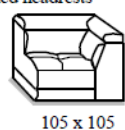

INVERURIE
Andersons

DANTE

Code 64 Large Sofa

Code 05 Loveseat

Cod 00sx/02dx
1arm Armchair

Code 03 Armchair W/fixed armrest

Cod 18sx/19dx
1arm Large Sofa

Cod 16sx/17dx
1arm Loveseat

Cod 118
Square corner With
fixed headrests

Cod 119
Square corner With
headrests

Depth + Seat Height

Code 50sx/51dx
Terminal chair

Code 52sx/53dx
terminal 2str

Cod 112
Cut square corner

Cod 110
Maxi square ottoman