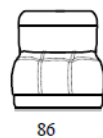

Cod 118
Square corner With
fixed headrests

Cod 119
Square corner With
headrests

Depth + Seat Height

Code 50sx/51dx
Terminal chair

Code 52sx/53dx
terminal 2str

Cod 112
Cut square corner

Cod 110
Maxi square ottoman

Cod 14
rectangular ottoman

Code 48sx/49dx
Chaise longue

Code 28
Armless loveseat

Code 01
Armless chair

Code 101
Maxi Armless chair

Cod 116/117
Corner W/fixed headrests
and terminal chair lhf/rhf

Cod 120/121
Corner W/headrests and
terminal chair lhf/rhf