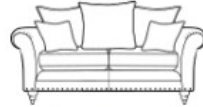

INVERURIE
Andersons

CLERMONT

Standard back

Pillow back

Grand sofa
H 980mm
W 2300mm
D 1060mm

3 seater sofa
H 980mm
W 2070mm
D 1060mm

Grand sofa
H 980mm
W 2300mm
D 1060mm

3 seater sofa
H 980mm
W 2070mm
D 1060mm

2 seater sofa
H 980mm
W 1870mm
D 1060mm

Snuggler
H 980mm
W 1420mm
D 1060mm

2 seater sofa
H 980mm
W 1870mm
D 1060mm

Chair
H 980mm
W 1060mm
D 1010mm

Accent chair
H 900mm
W 850mm
D 920mm

Legged Ottoman
H 400mm
W 1000mm
D 570mm

Storage stool
H 410mm
W 640mm
D 580mm

Footstool
H 380mm
W 640mm
D 580mm

Detail and leg options

Leg options

Grey ash /
brushed nickel

Antique ash /
brushed nickel

Detail options

Studded