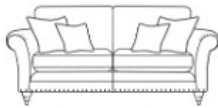

INVERURIE
Andersons

CLERMONT

Standard back

Pillow back

Grand sofa
H 980mm
W 2300mm
D 1060mm

3 seater sofa
H 980mm
W 2070mm
D 1060mm

Grand sofa
H 980mm
W 2300mm
D 1060mm

3 seater sofa
H 980mm
W 2070mm
D 1060mm

2 seater sofa
H 980mm
W 1870mm
D 1060mm

Snuggler
H 980mm
W 1420mm
D 1060mm

2 seater sofa
H 980mm
W 1870mm
D 1060mm

Chair
H 980mm
W 1060mm
D 1010mm

Accent chair
H 900mm
W 850mm
D 920mm

Legged Ottoman
H 400mm
W 1000mm
D 570mm

Storage stool
H 410mm
W 640mm
D 580mm

Footstool
H 380mm
W 640mm
D 580mm

Detail and leg options

Leg options

Grey ash /
brushed nickel

Antique ash /
brushed nickel

Detail options

Studded