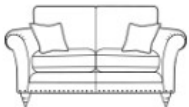

INVERURIE
Andersons

CLERMONT

Standard back

Pillow back

Grand sofa
H 980mm
W 2300mm
D 1060mm

3 seater sofa
H 980mm
W 2070mm
D 1060mm

Grand sofa
H 980mm
W 2300mm
D 1060mm

3 seater sofa
H 980mm
W 2070mm
D 1060mm

2 seater sofa
H 980mm
W 1870mm
D 1060mm

Snuggler
H 980mm
W 1420mm
D 1060mm

2 seater sofa
H 980mm
W 1870mm
D 1060mm

Chair
H 980mm
W 1060mm
D 1010mm

Accent chair
H 900mm
W 850mm
D 920mm

Legged Ottoman
H 400mm
W 1000mm
D 570mm

Storage stool
H 410mm
W 640mm
D 580mm

Footstool
H 380mm
W 640mm
D 580mm

Detail and leg options

Leg options

Grey ash /
brushed nickel

Antique ash /
brushed nickel

Detail options

Studded