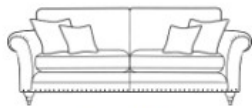

INVERURIE
Andersons

CLERMONT

Standard back

Pillow back

Grand sofa
H 980mm
W 2300mm
D 1060mm

3 seater sofa
H 980mm
W 2070mm
D 1060mm

Grand sofa
H 980mm
W 2300mm
D 1060mm

3 seater sofa
H 980mm
W 2070mm
D 1060mm

2 seater sofa
H 980mm
W 1870mm
D 1060mm

Snuggler
H 980mm
W 1420mm
D 1060mm

2 seater sofa
H 980mm
W 1870mm
D 1060mm

Chair
H 980mm
W 1060mm
D 1010mm

Accent chair
H 900mm
W 850mm
D 920mm

Legged Ottoman
H 400mm
W 1000mm
D 570mm

Storage stool
H 410mm
W 640mm
D 580mm

Footstool
H 380mm
W 640mm
D 580mm

Detail and leg options

Leg options

Grey ash /
brushed nickel

Antique ash /
brushed nickel

Detail options

Studded