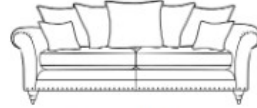

INVERURIE
Andersons

CLERMONT

Standard back

Pillow back

Grand sofa
H 980mm
W 2300mm
D 1060mm

3 seater sofa
H 980mm
W 2070mm
D 1060mm

Grand sofa
H 980mm
W 2300mm
D 1060mm

3 seater sofa
H 980mm
W 2070mm
D 1060mm

2 seater sofa
H 980mm
W 1870mm
D 1060mm

Snuggler
H 980mm
W 1420mm
D 1060mm

2 seater sofa
H 980mm
W 1870mm
D 1060mm

Chair
H 980mm
W 1060mm
D 1010mm

Accent chair
H 900mm
W 850mm
D 920mm

Legged Ottoman
H 400mm
W 1000mm
D 570mm

Storage stool
H 410mm
W 640mm
D 580mm

Footstool
H 380mm
W 640mm
D 580mm

Detail and leg options

Leg options

Grey ash /
brushed nickel

Antique ash /
brushed nickel

Detail options

Studded