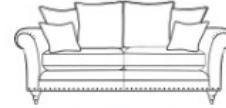

INVERURIE
Andersons

CLERMONT

Standard back

Pillow back

Grand sofa
H 980mm
W 2300mm
D 1060mm

3 seater sofa
H 980mm
W 2070mm
D 1060mm

Grand sofa
H 980mm
W 2300mm
D 1060mm

3 seater sofa
H 980mm
W 2070mm
D 1060mm

2 seater sofa
H 980mm
W 1870mm
D 1060mm

Snuggler
H 980mm
W 1420mm
D 1060mm

2 seater sofa
H 980mm
W 1870mm
D 1060mm

Chair
H 980mm
W 1060mm
D 1010mm

Accent chair
H 900mm
W 850mm
D 920mm

Legged Ottoman
H 400mm
W 1000mm
D 570mm

Storage stool
H 410mm
W 640mm
D 580mm

Footstool
H 380mm
W 640mm
D 580mm

Detail and leg options

Leg options

Grey ash /
brushed nickel

Antique ash /
brushed nickel

Detail options

Studded