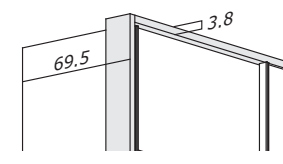

**Design 27**

	90/90	45/60/60/45	45/60/90/45	45/90/90/45	90/60/60/90	60/90/90/90
Width in cm	181.5	212.1	241.3	270.5	301.3	330.5
Code for height 230.2 cm	981806	982106	982406	982716	983006	983306
Price in £	1.988,-	2.030,-	2.072,-	2.291,-	2.424,-	2.643,-
Code for height 207.8 cm	971806	972106	972406	972716	973006	973306
Price in £	1.988,-	2.030,-	2.072,-	2.291,-	2.424,-	2.643,-

**Ground view of the slider:**

	Opening:
90/90 	180er 81.1 cm
45/60/60/45 	210er 95.7 cm
45/60/90/45 	240er 111.1 cm
45/90/90/45 	270er 125.7 cm
90/60/60/90 	300er 141.1 cm
60/90/90/90 	330er 155.7 cm

✓ = Usable for internal fitting

2 drawer set incl. shelf	set 45 cm	set 90 cm - door left	set 90 cm - door right
Code	70122	71633	72633
Price in £	348,-	372,-	372,-

Spacer, H: 64 mm nickel plated

Spacer, H: 4 mm nickel plated

**Frame "Slim"**