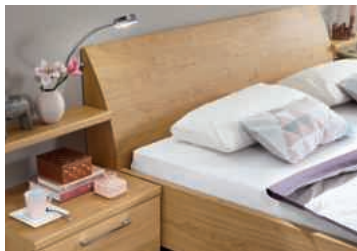

Upright panel left

Upright panel right

LED-lights for upright panel (per panel)

**Deluxe height 48.4 cm**

Bedsize in cm				190	210	220						
Width in cm	for DOUBLE bed	Pair of LED-Lights, chrome plated	Pair of LED-Lights, nickel plated				46	46	60	60	46	60
Height in cm							36,3	36,3	36,3	36,3		
Depth in cm							19	19	19	19		
Code with slats	82000	80013	80034	80010	80030	80040	30316	30326	20316	20326	80037	80029
Price in £	<b>452,-</b>	<b>256,-</b>	<b>256,-</b>	<b>211,-</b>	<b>211,-</b>	<b>211,-</b>	<b>213,-</b>	<b>213,-</b>	<b>213,-</b>	<b>213,-</b>	<b>159,-</b>	<b>159,-</b>