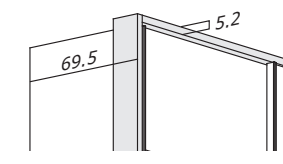

**Design II**

	90/90	45/60/60/45	45/60/90/45	45/90/90/45	90/60/60/90	60/90/90/90
Width in cm	181.5	212.1	241.3	270.5	301.3	330.5
Code for height 230.2 cm	961804	962104	962404	962714	963004	963304
Price in £	2.030,-	2.102,-	2.146,-	2.223,-	2.445,-	2.660,-
Code for height 207.8 cm	971804	972104	972404	972714	973004	973304
Price in £	2.030,-	2.102,-	2.146,-	2.223,-	2.445,-	2.660,-

✓ = Usable for internal fitting

2 drawer set incl. shelf	set 45 cm	set 90 cm - door left	set 90 cm - door right
Code	70122	71633	72633
Price in £	348,-	372,-	372,-

LED pencil lights

Upright LED lights, H + 6 cm

Spot

**Frame "Standard"**

Wardrobe frame, each side + 5.2 cm

**CD STUDIOLINE**

**Sliding door wardrobes without cornice** (each unit has 2 shelves and 1 hanging rail, wardrobe height: 230 cm, incl. frame 234 cm, depth: 68 cm incl. front).

**Design 23**

	90/90	45/60/60/45	45/60/90/45	45/90/90/45	90/60/60/90	60/90/90/90
Width in cm	181.5	212.1	241.3	270.5	301.3	330.5
Code for height 230.2 cm	941800	942100	942400	942710	943000	943300
Price in £	1.906,-	1.948,-	1.990,-	2.209,-	2.337,-	2.561,-
Code for height 207.8 cm	951800	952100	952400	952710	953000	953300
Price in £	1.906,-	1.948,-	1.990,-	2.209,-	2.337,-	2.561,-