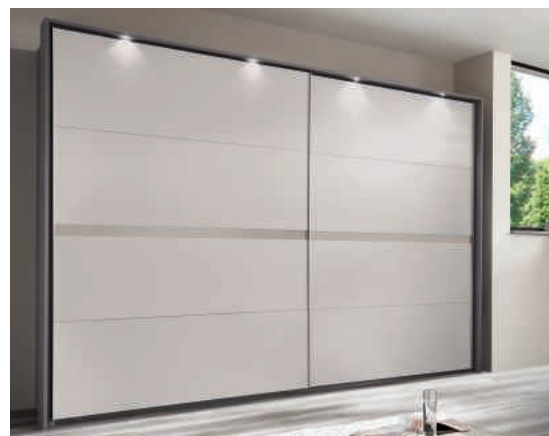

CD STUDIOLINE

Sliding door wardrobes without cornice (each unit has 2 shelves and 1 hanging rail, wardrobe height: 230 cm, incl. frame 234 cm, depth: 68 cm incl. front).

Design 23

	90/90	45/60/60/45	45/60/90/45	45/90/90/45	90/60/60/90	60/90/90/90
Width in cm	181.5	212.1	241.3	270.5	301.3	330.5
Code for height 230.2 cm	941800	942100	942400	942710	943000	943300
Price in £	1.906,-	1.948,-	1.990,-	2.209,-	2.337,-	2.561,-
Code for height 207.8 cm	951800	952100	952400	952710	953000	953300
Price in £	1.906,-	1.948,-	1.990,-	2.209,-	2.337,-	2.561,-

Design 27

	90/90	45/60/60/45	45/60/90/45	45/90/90/45	90/60/60/90	60/90/90/90
Width in cm	181.5	212.1	241.3	270.5	301.3	330.5
Code for height 230.2 cm	981806	982106	982406	982716	983006	983306
Price in £	1.988,-	2.030,-	2.072,-	2.291,-	2.424,-	2.643,-
Code for height 207.8 cm	971806	972106	972406	972716	973006	973306
Price in £	1.988,-	2.030,-	2.072,-	2.291,-	2.424,-	2.643,-

Design 23