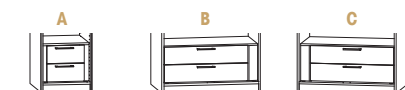

2 drawer set incl. shelf	set 45 cm	set 90 cm - door left	set 90 cm - door right
Code	70122	71633	72633
Price in £	348,-	372,-	372,-