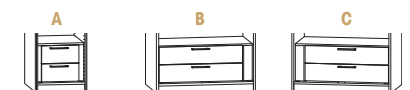

2 drawer set incl. shelf	set 45 cm	set 90 cm - door left	set 90 cm - door right
Code	70122	71633	72633
Price in £	348,-	372,-	372,-