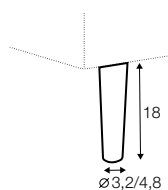

set 2

element 178 left / or right + chaiselongue right / or left

example with ravioli deco cushions

4 seater divided

cushions 55x55, 45x45, 65x35

extra dimensions

depth of seat

accessories

ravioli deco
cushion
55x55

ravioli deco
cushion
45x45

ravioli deco
cushion
65x35

legs

no. 177
metal chrome,
painted black or grey
and brushed steel*

no. 141
wood

*please check a cost of brushed steel finish with a sale representative