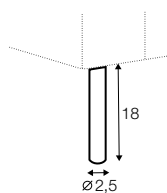

ravioli deco
cushion
55x55

ravioli deco
cushion
45x45

ravioli deco
cushion
65x35

legs

no. 177
metal chrome,
painted black or grey
and brushed steel*

no. 141
wood

*please check a cost of brushed steel finish with a sale representative