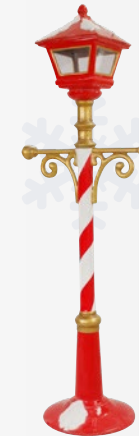

Striped Lamp Post (Wired)

106256

L 77cm W 50cm
H 200cm