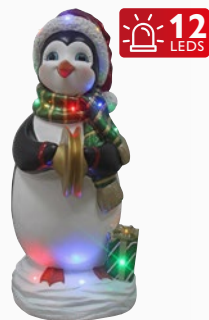

12
LEDS

Penguin With Cymbals
106146
L 51cm W 41cm H 94cm