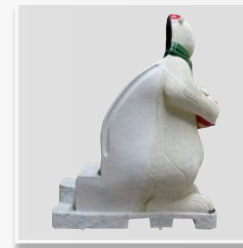

Arctic Bear Photo-Op
106205
L 96cm W 62cm H 202cm