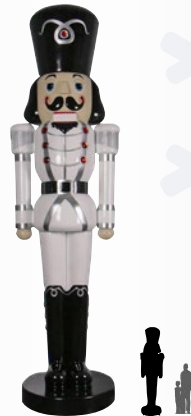

L 36cm W 31cm H 122cm

Nutcracker Soldier (Gold)

106179

L 36cm W 31cm H 122cm

The Nutcracker

All images on this page are shown to scale.

Large Nutcracker King
106182
L 94cm W 94cm H 367cm

Large Nutcracker King With Sceptre
106183
L 94cm W 94cm H 367cm

Large Nutcracker Soldier (White)
106178
L 89cm W 82cm H 305cm

Large Nutcracker Soldier (Gold)
106177
L 89cm W 82cm H 305cm

Large Toy Soldier With Baton
106172
L 82cm W 82cm H 308cm

Nutcracker With Baton
106171
L 58cm W 54cm H 234cm