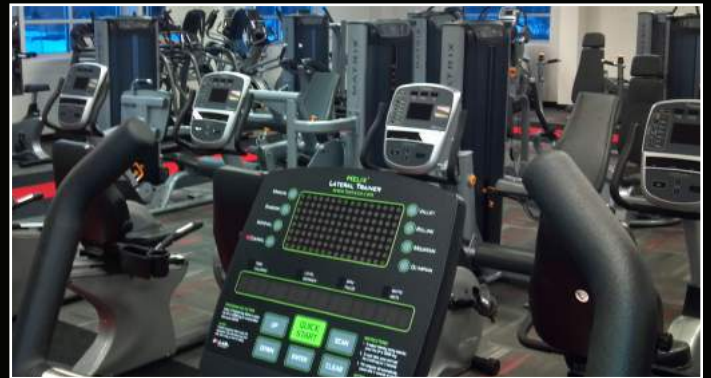

Signature Project

(248)476-2213
exercisewarehouse.net

EXERCISE WAREHOUSE

Michigan's Premier Choice for Exercise Equipment.

Showrooms in Ann Arbor, Livonia, and Utica!

Livonia Public Schools, Livonia MI

Signature Project