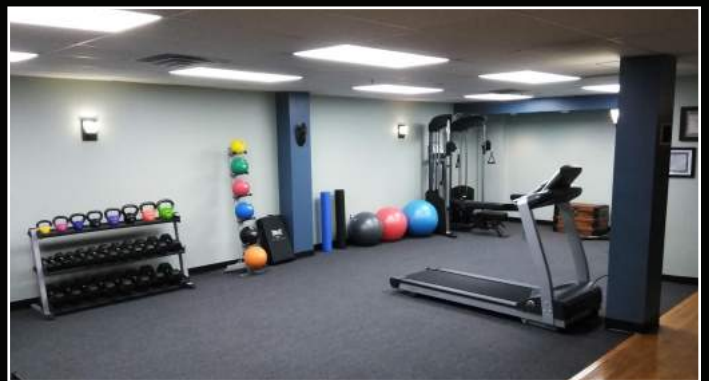

Small to Medium Size Fitness Rooms

(248)476-2213
exercisewarehouse.net

EXERCISE WAREHOUSE
Michigan's Premier Choice for Exercise Equipment.
Showrooms in Ann Arbor, Livonia, and Utica!