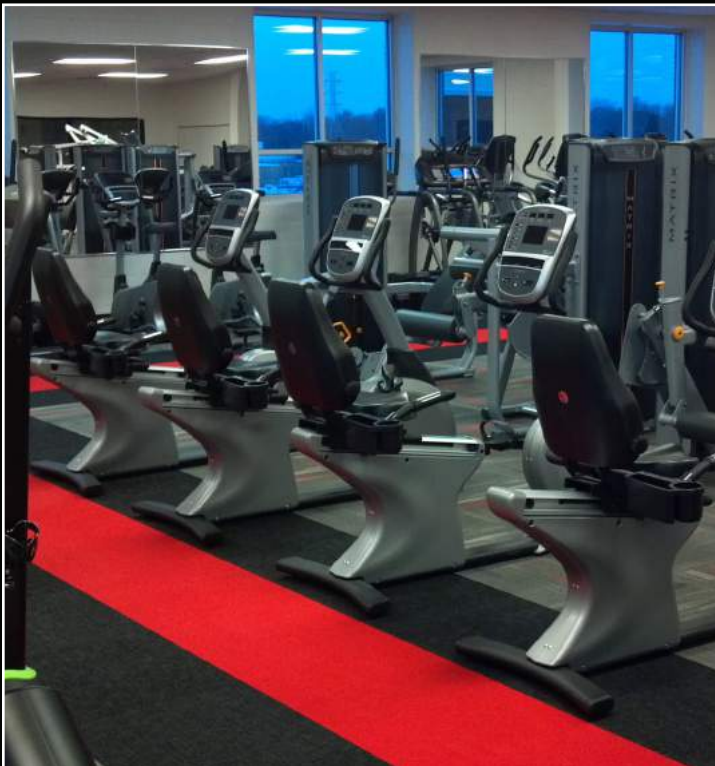

Signature Project

(248)476-2213
exercisewarehouse.net

EXERCISE WAREHOUSE

Michigan's Premier Choice for Exercise Equipment.

Showrooms in Ann Arbor, Livonia, and Utica!

Livonia Public Schools, Livonia MI

Signature Project